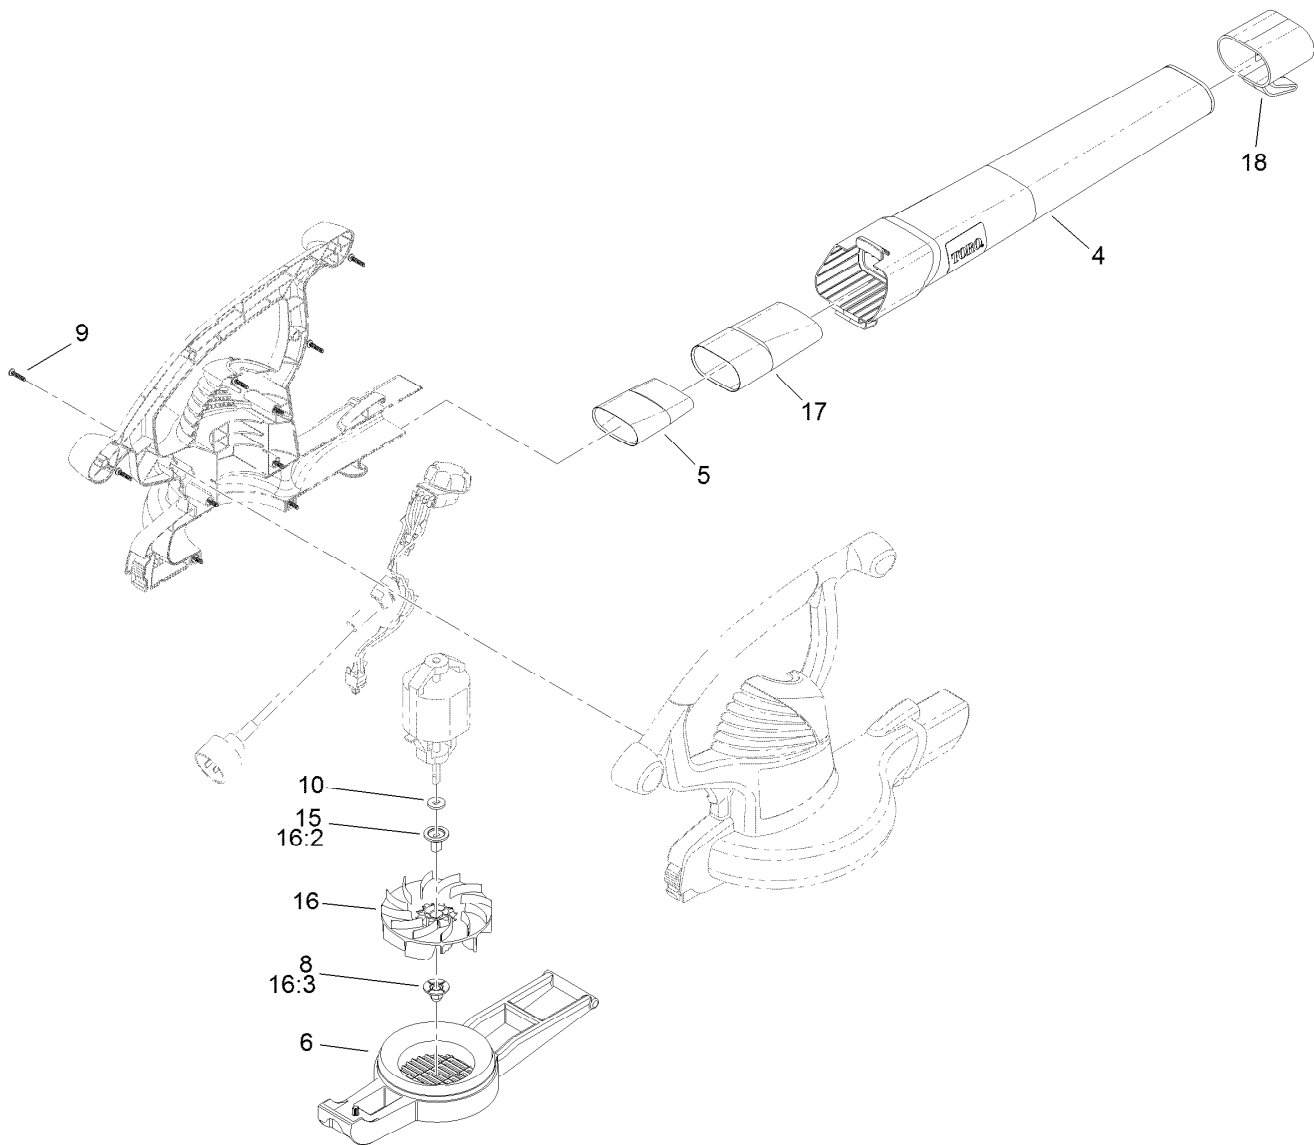

Count on it.

Parts Catalog

Ultra Blower/Vacuum

Model No. 51609—Serial No. 312000001 and Up

Impeller and Tube Assembly

<i>Ref.</i>	<i>Part Number</i>	<i>Qty.</i>	<i>Description</i>
4	119-9760	1	Tube-Blower
5	119-9761	1	Tube-Insert, Ultra
6	108-8965	1	Cover-Inlet
8	114-9015	1	Nut-Impeller
9	94-4496	11	Screw-PPH
10	110-7406	1	Washer-Impeller
15	114-9014	1	Insert-Impeller
16	114-9020	1	Impeller ASM
16:2	114-9014	1	Insert-Impeller
16:3	114-9015	1	Nut-Impeller
17	119-9766	1	Tube-Insert, Hp
18	119-9765	1	Adapter-Wrap, Cord

Bag and Tube Assembly

<i>Ref.</i>	<i>Part Number</i>	<i>Qty.</i>	<i>Description</i>
1		1	Ultra Vac Tubes ASM ●■
1:1	110-7443	1	Tube-Vac, Upper (Ultra)
1:2	108-8970	1	Tube-Vac, Lower
2	108-8994	1	Bag ASM