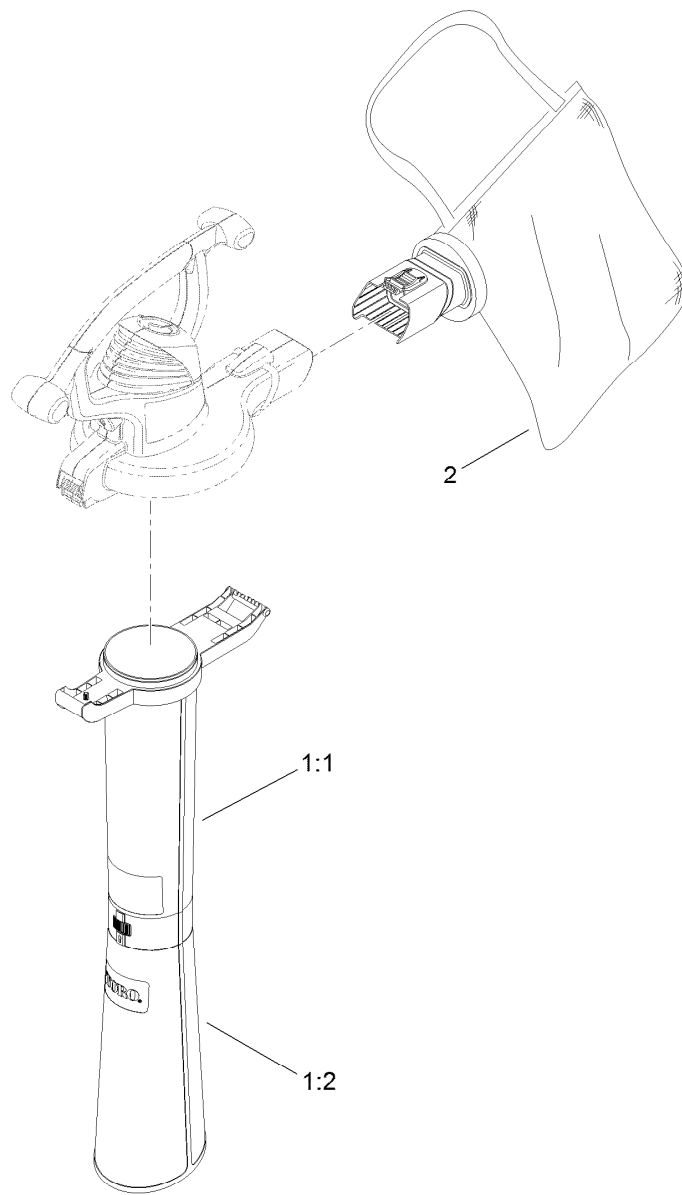

Count on it.

Parts Catalog

Ultra Blower/Vacuum

Model No. 51609—Serial No. 312000001 and Up

Impeller and Tube Assembly

<i>Ref.</i>	<i>Part Number</i>	<i>Qty.</i>	<i>Description</i>
4	119-9760	1	Tube-Blower
5	119-9761	1	Tube-Insert, Ultra
6	108-8965	1	Cover-Inlet
8	114-9015	1	Nut-Impeller
9	94-4496	11	Screw-PPH
10	110-7406	1	Washer-Impeller
15	114-9014	1	Insert-Impeller
16	114-9020	1	Impeller ASM
16:2	114-9014	1	Insert-Impeller
16:3	114-9015	1	Nut-Impeller
17	119-9766	1	Tube-Insert, Hp
18	119-9765	1	Adapter-Wrap, Cord

Bag and Tube Assembly

<i>Ref.</i>	<i>Part Number</i>	<i>Qty.</i>	<i>Description</i>
1		1	Ultra Vac Tubes ASM ●■
1:1	110-7443	1	Tube-Vac, Upper (Ultra)
1:2	108-8970	1	Tube-Vac, Lower
2	108-8994	1	Bag ASM