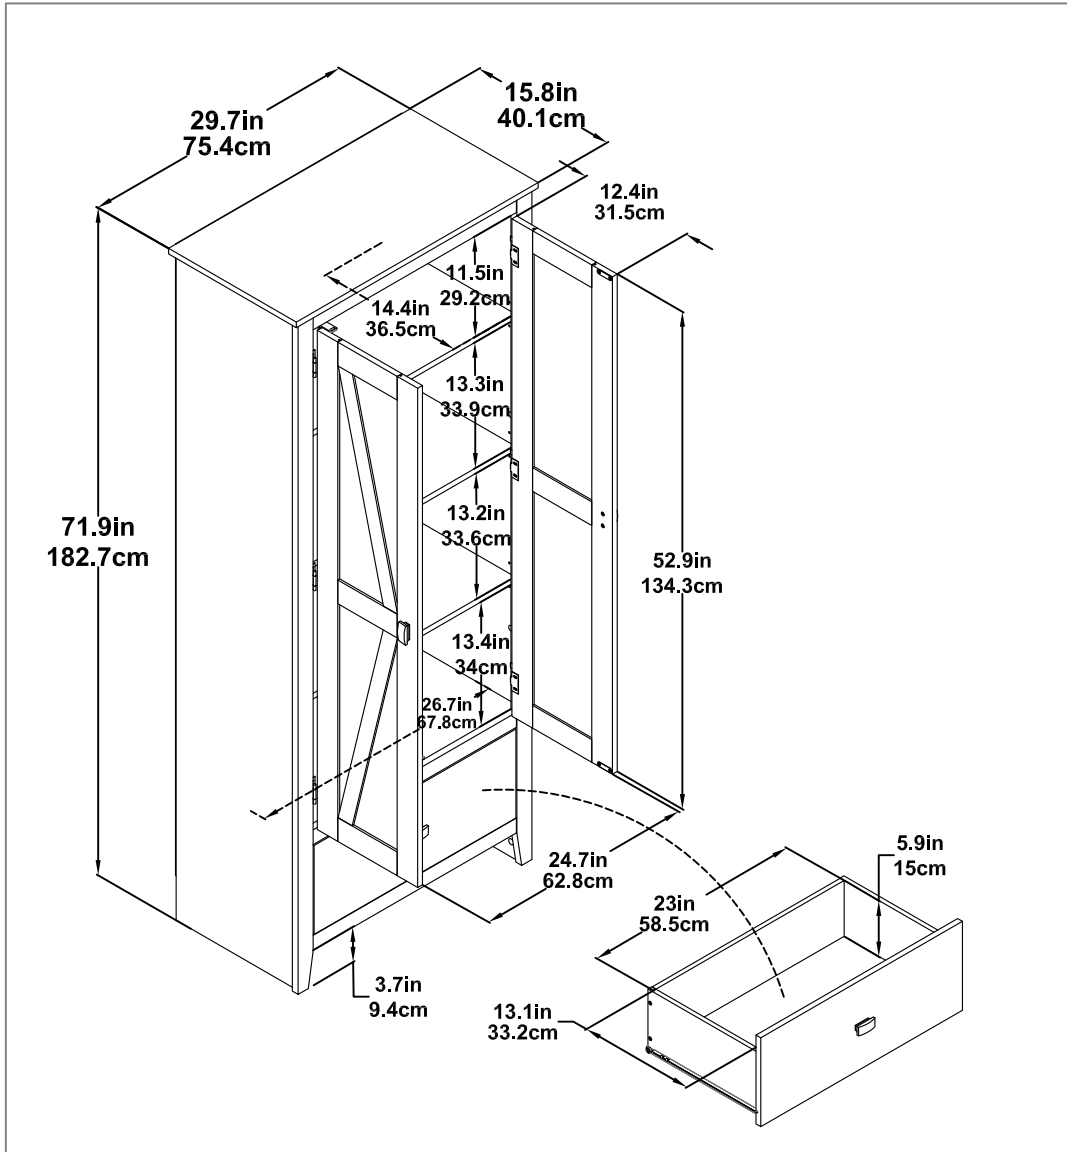

7533196COM - 2 Door 1 Drawer Storage Cabinet

Finish: Heritage Pine Gray

Wood Breakdown:
 PB 57.6%, MDF 31.7%.
 Total storage: 12.5 cubic feet

Overall Product Size:
 29.7" W x 15.8" D x 71.9" H
 75.4cm W x 40.1cm D x 182.7cm H

Maximum Weight Capacities
 Unit Weight: 101.5 lbs. (46 kg)