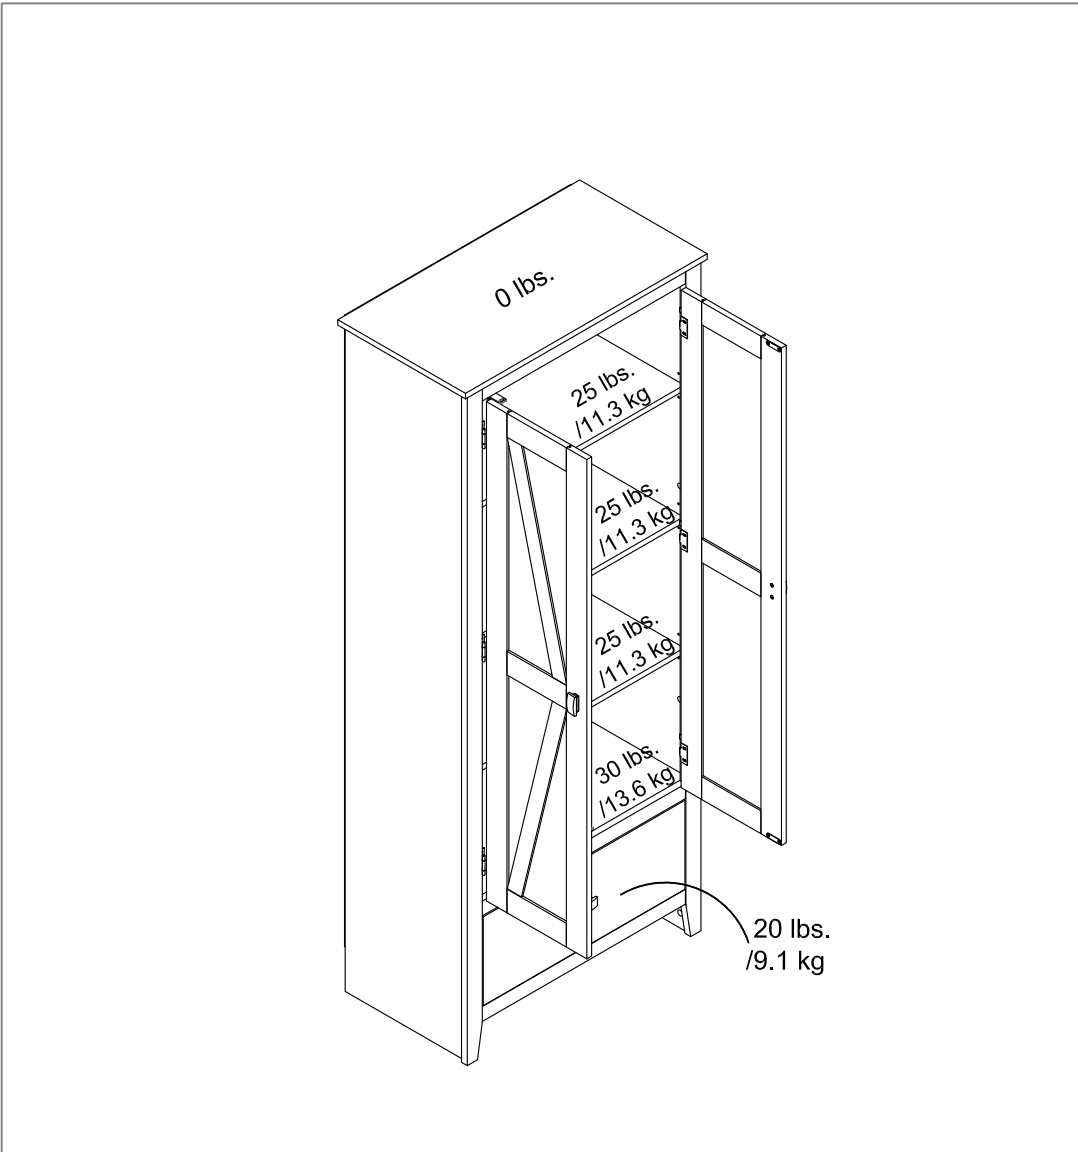

7533196COM - 2 Door 1 Drawer Storage Cabinet

Finish: Heritage Pine Gray

Wood Breakdown:
 PB 57.6%, MDF 31.7%.
 Total storage: 12.5 cubic feet

Overall Product Size:
 29.7" W x 15.8" D x 71.9" H
 75.4cm W x 40.1cm D x 182.7cm H

Maximum Weight Capacities
 Unit Weight: 101.5 lbs. (46 kg)