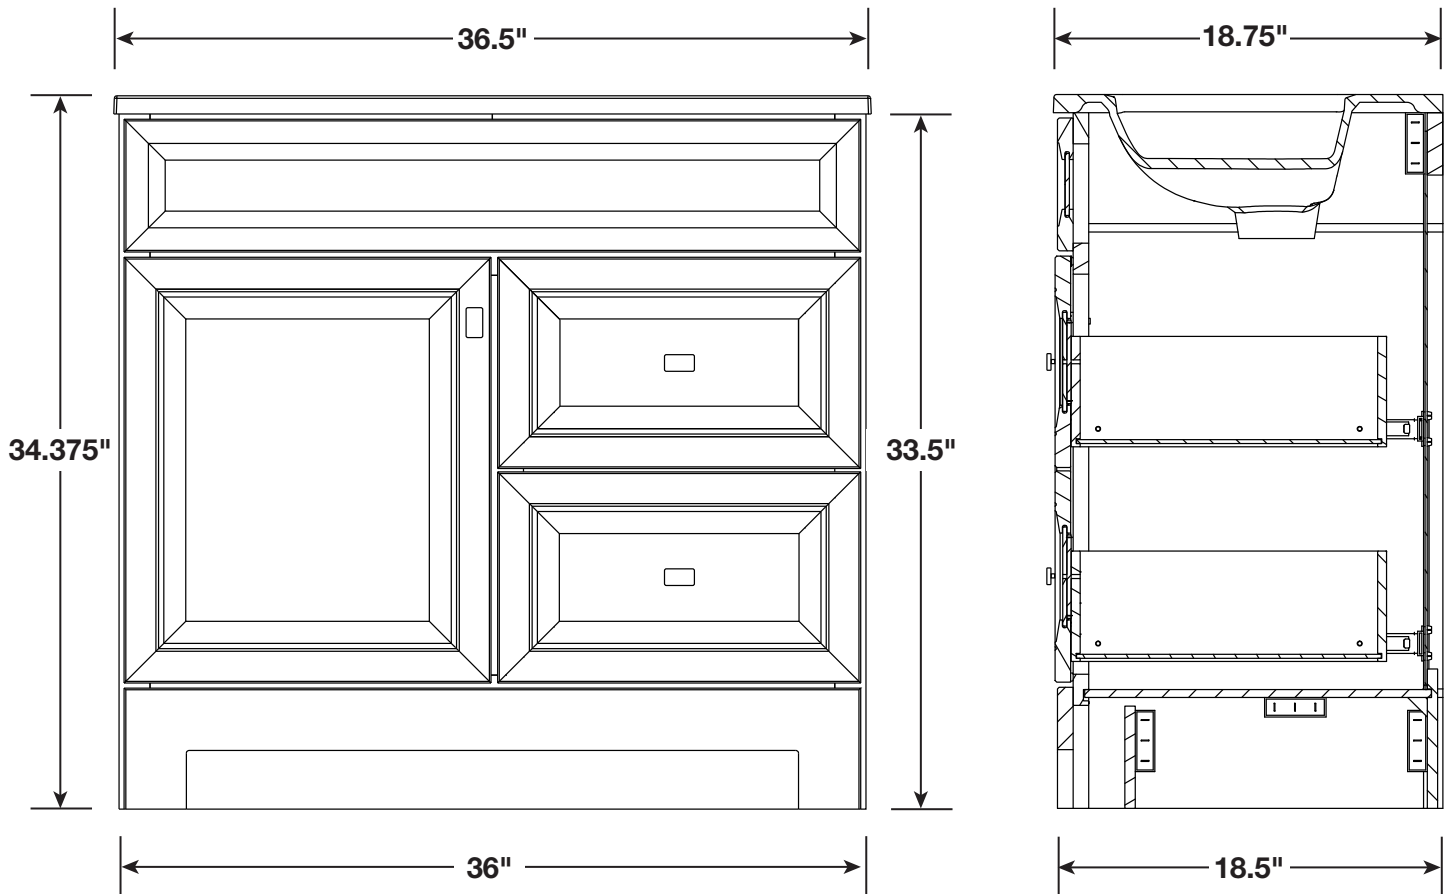

HOME DECORATORS COLLECTION

SEDGEWOOD

36.5" Vanity Cabinet with Top
PPLNKDCG36D / PPLNKDVR36D / PPLNKWHT36D

The information contained in this drawing is the sole property of American Woodmark Corporation and any reproduction in part or as a whole without the written permission is prohibited.