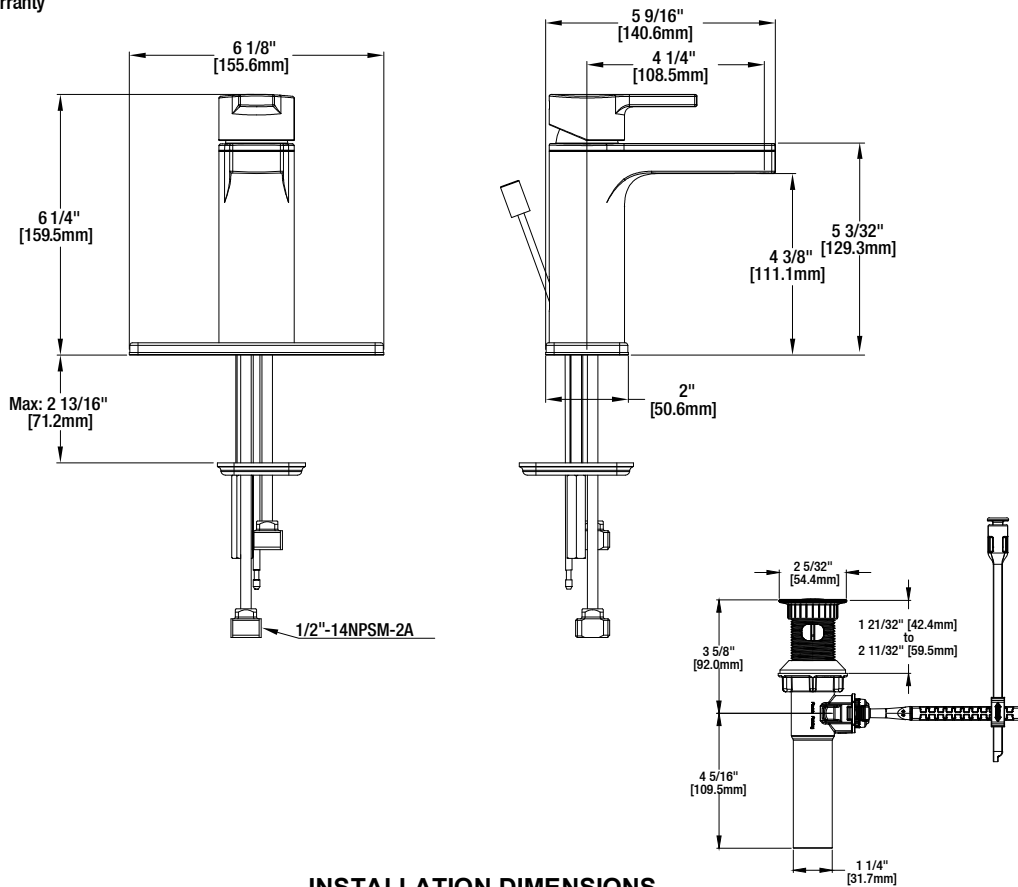

WARRANTY

- Limited Lifetime Warranty

INSTALLATION DIMENSIONS

Glacier Bay reserves the right to make changes in specifications and materials and to change and discontinue models, both without notice or obligation. Dimensions are for reference only.