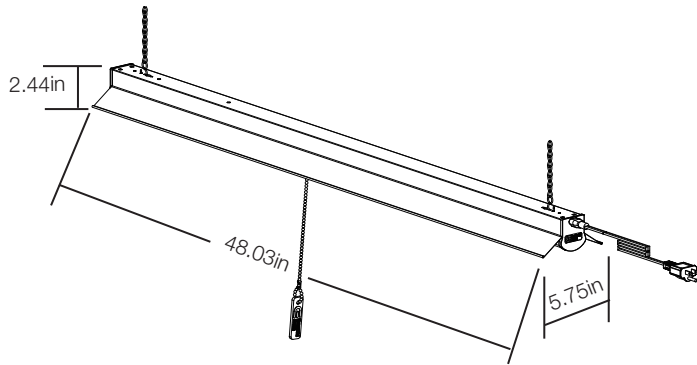

PRODUCT SPECIFICATIONS

4ft LED Linkable Shoplight

54103161
SKU# 1000532467

SPECIFICATIONS

Model Number	54103161
SKU	1000532467
OSMID	205331022
Power	35W
AC Voltage, Frequency	120V, 60 Hz
Color Temp (nom.)	4000K
Operation Temp	-4°F ~ 113°F
CRI	80
Lumen Output (min.)	3200 lm
Dimming	NO
Lifetime Rating	L70/50000Hrs
Efficacy	91.4 lm/watt

Weight (±0.5 lb)	3.52 lbs
Size (L x W x H) (±0.1 in)	48.03in x 5.75in x 2.44in
Box Dimensions	50.83 x 6.81 x 2.83 in
Gross Weight	4.7 lbs
UPC	849489001562

INCLUDED IN BOX

- Chain (2)
- "S" Hook (2)
- Power Cable (1)
- Linking Cable (1)
- End Connector (1)
- End Cap (2)