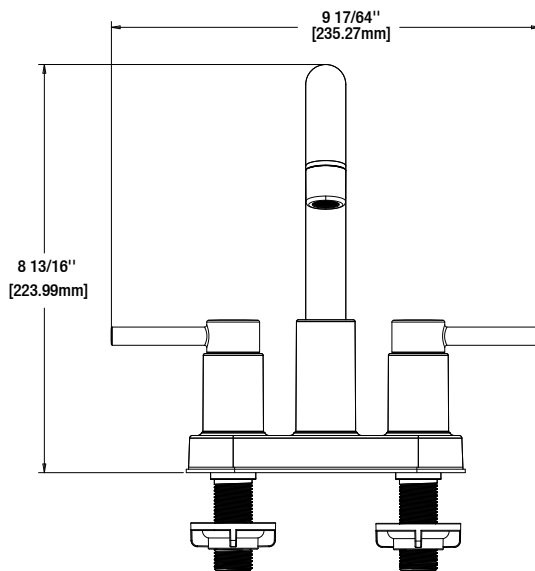

Dorind 4 in. Centerset 2-Handle High Arc Bathroom Faucet

MODEL	SKU #	FINISH
HD67110W-6001	1005537925	Chrome
HD67110W-6004	313824361	Brushed Nickel
HD67110W-6010H	313824365	Matte Black
HD67110W-604405	313824367	Matte Gold

FEATURES

- Requires 3-Hole Sink with 4" On-Center
- Max Flow Rate: 1.2 gpm (4.5 L/min) at 60 psi
- Spout Reach: 5"
- Spout Height: 5 11/16"
- 1/4 Turn Ceramic Cartridge for Lifetime Drip-free Operation
- With Press pop-up Assembly
- With Zinc Lever Handle

INSTALLATION DIMENSIONS

Glacier Bay reserves the right to make changes in specifications and materials and to change and discontinue models, both without notice or obligation. Dimensions are for reference only