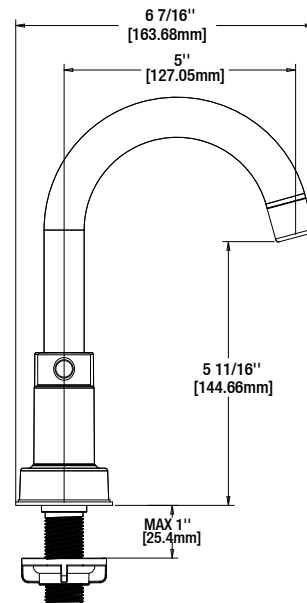

Dorind 4 in. Centerset 2-Handle High Arc Bathroom Faucet

MODEL	SKU #	FINISH
HD67110W-6001	1005537925	Chrome
HD67110W-6004	313824361	Brushed Nickel
HD67110W-6010H	313824365	Matte Black
HD67110W-604405	313824367	Matte Gold

FEATURES

- Requires 3-Hole Sink with 4" On-Center
- Max Flow Rate: 1.2 gpm (4.5 L/min) at 60 psi
- Spout Reach: 5"
- Spout Height: 5 11/16"
- 1/4 Turn Ceramic Cartridge for Lifetime Drip-free Operation
- With Press pop-up Assembly
- With Zinc Lever Handle

INSTALLATION DIMENSIONS

Glacier Bay reserves the right to make changes in specifications and materials and to change and discontinue models, both without notice or obligation. Dimensions are for reference only