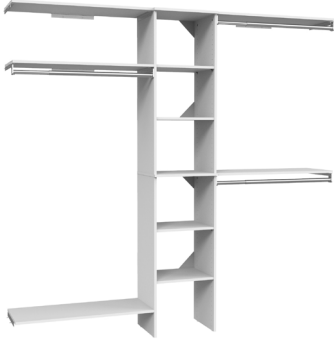

BUYING GUIDE

Choose a kit based on your storage needs. Combine multiple kits for bigger spaces such as walk-in closets.

#6728

16 IN. NARROW KIT
Floor Tower

#10000-02170

16 IN. NARROW KIT
Hanging Tower w/ Modern Drawers

#6707

25 IN. STANDARD PLUS KIT
Floor Tower w/ Modern Drawers

#6701

25 IN. STANDARD KIT
Floor Tower

#10000-02182

25 IN. STANDARD KIT
Hanging Tower

#6716

25 IN. STANDARD PLUS KIT
Floor Tower w/ Shaker Drawers

AVAILABLE IN 6 FINISHES

Shaker

Modern

Traditional

3 DRAWER PROFILE OPTIONS

#6722

25 IN. STANDARD PLUS KIT
Floor Tower w/ Shaker Drawers

KIT DETAILS

16 in. Floor Tower

16 in. Hanging Tower

25 in. Floor Tower

25 in. Hanging Tower

Top Shelf Kit

25 in. x 10 in. Shaker Drawer

25 in. x 10 in. Traditional Drawer

16 in. x 10 in. Modern Drawer