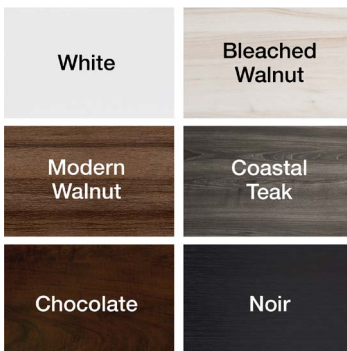

#6707

25 IN. STANDARD PLUS KIT
Floor Tower w/ Modern Drawers

#6701

25 IN. STANDARD KIT
Floor Tower

#10000-02182

25 IN. STANDARD KIT
Hanging Tower

#6716

25 IN. STANDARD PLUS KIT
Floor Tower w/ Shaker Drawers