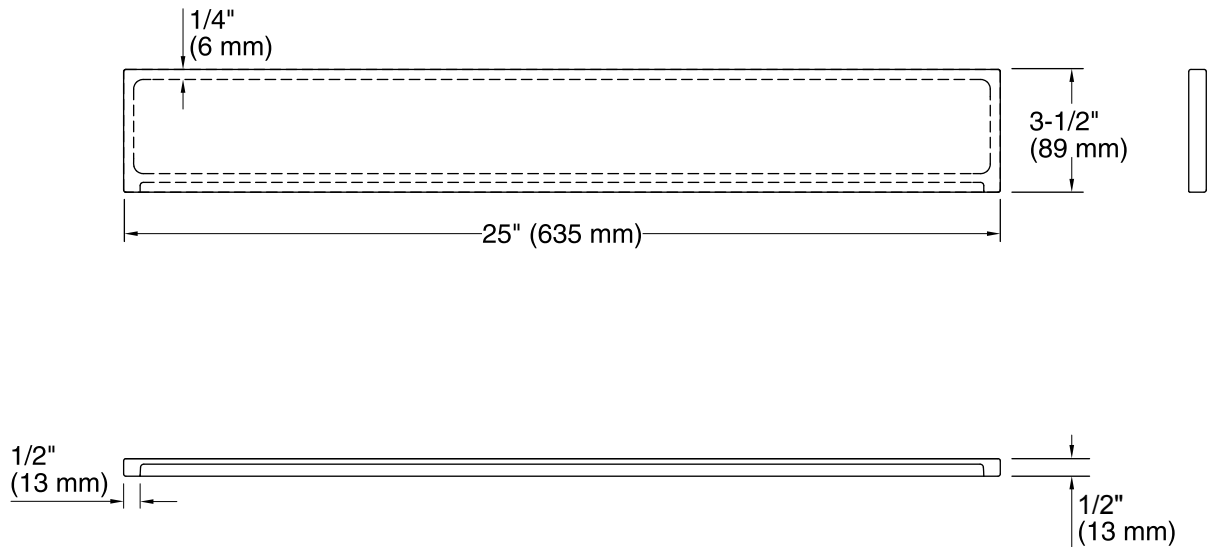

**Solid/Expressions®**  
Bathroom Vanity Top - Back Splash  
**K-5444**

**Features**

- Solid Surface
- 25" (635 mm) x 1/2" (13 mm) x 3-1/2" (89 mm)

**Codes/Standards**

None Applicable

**KOHLER® One-Year Limited Warranty**

See website for detailed warranty information.

**Available Color/Finishes**

*Color tiles intended for reference only.*

Color	Code	Description
	S33	White Expressions
	S34	Almond Expressions
	S35	Biscuit Expressions
	S36	Ice Grey Expressions

### Technical Information

All product dimensions are nominal.

Installation: ITB