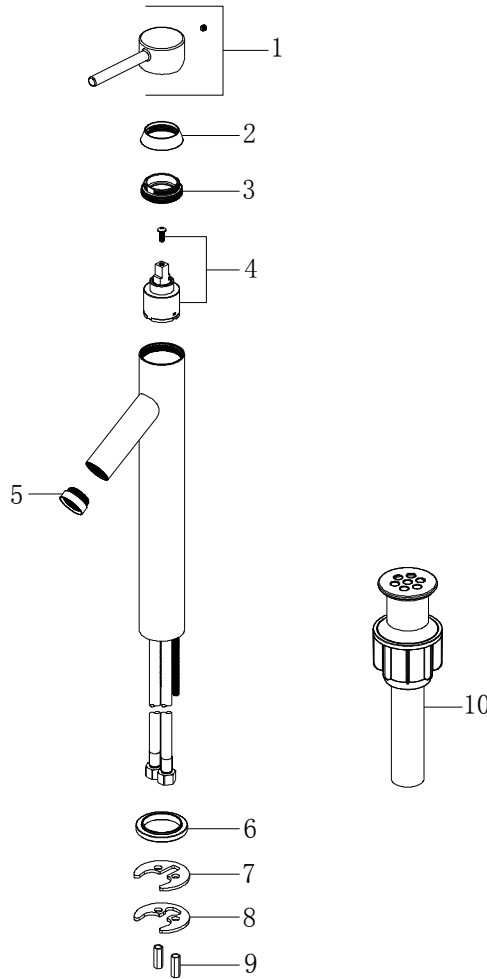

Single-Handle Lavatory Faucet

MODEL	SKU #	FINISH
HD67818W-6104	1003899566	Brushed Nickel

Many replacement parts can be purchased online or at your local store. Please use the table below to identify the part SKU number needed, go to HOMEDEPOT.COM, and check for online and store availability. If you can't find the part you are looking for, please call 1-855-HD-GLACIER.

Part	Description	Part #	Internet SKU #	Store SKU #
1	Handle assembly	RP1367404		
2	Cap	RP8061104		
3	Bonnet Nut	RP70674		
4	Cartridge&Screw	RP20094		
4. 1	Cartridge	RP20044	301158214	
5	Aerator	RP3027904		

Part	Description	Part #	Internet SKU #	Store SKU #
6	Flange	RP8054804		
7	Rubber Washer	RP64008		
8	Metal Washer	RP64009		
9	Lock nut	RP56111		
10	Drain Assembly	RP4030004		