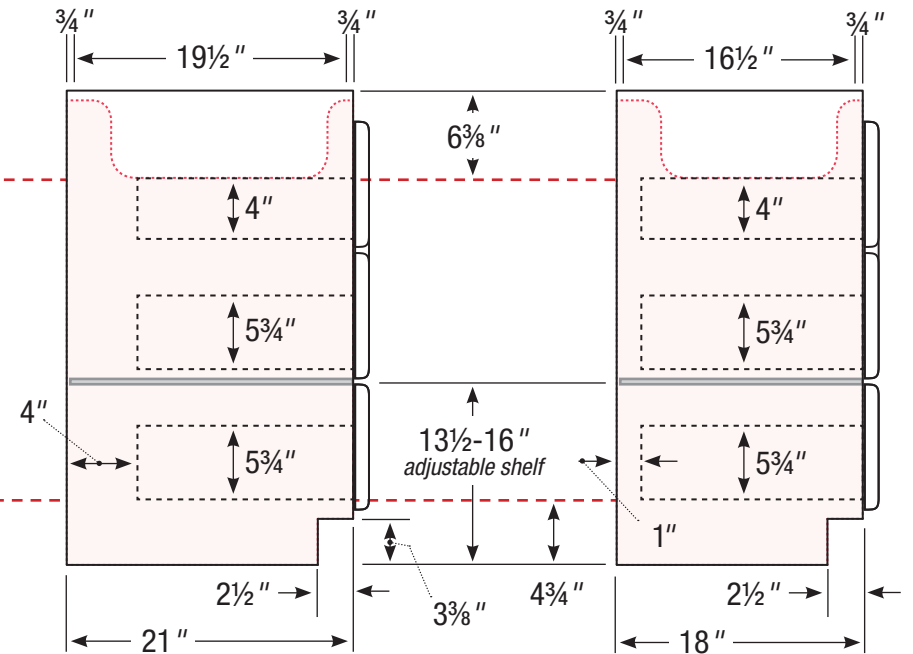

Basin placement range varies with brand and model.  
Shown is for Kohler 2210.

Internal Dividers

21" or 18" front-to-back option

Internal Dividers

### 60" Vanity

Double basin

60" wide

34 1/2" tall

21" or 18" front-to-back