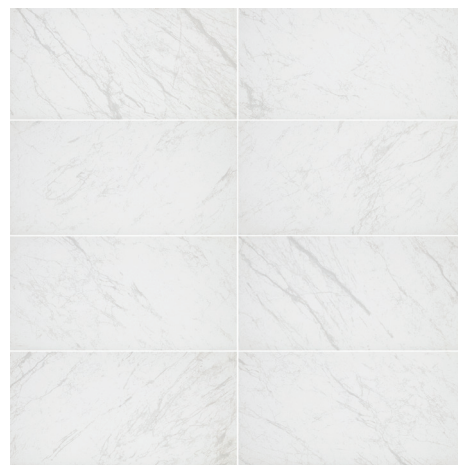

# Brilliance White

Porcelain Floor and Wall Tile

Size 12x24

Offset Pattern

Herringbone Pattern

Straight Pattern

# Brilliance White

Porcelain Floor and Wall Tile

Size 12x24

Brilliance White porcelain embodies the radiance of light marble to create a captivating space. With filmy grey veining swimming through a background of soft white this bright tile expresses the tranquil look of high-grade Carrara marble. This highly withstanding tile is the perfect choice for a multitude of design projects.

Available Trim and Mosaic

Brilliance 3x12 Bullnose  
Model# CHDEBRL10P43C9  
Special Order# 1003-948-371  
Stock SKU# 1003-530-728  
Unit of Measure - EA

Brilliance White Mosaic  
Model# CHDEBRL10M12  
Special Order# 1003-948-377  
Stock SKU# 1003-530-723  
Unit of Measure - EA