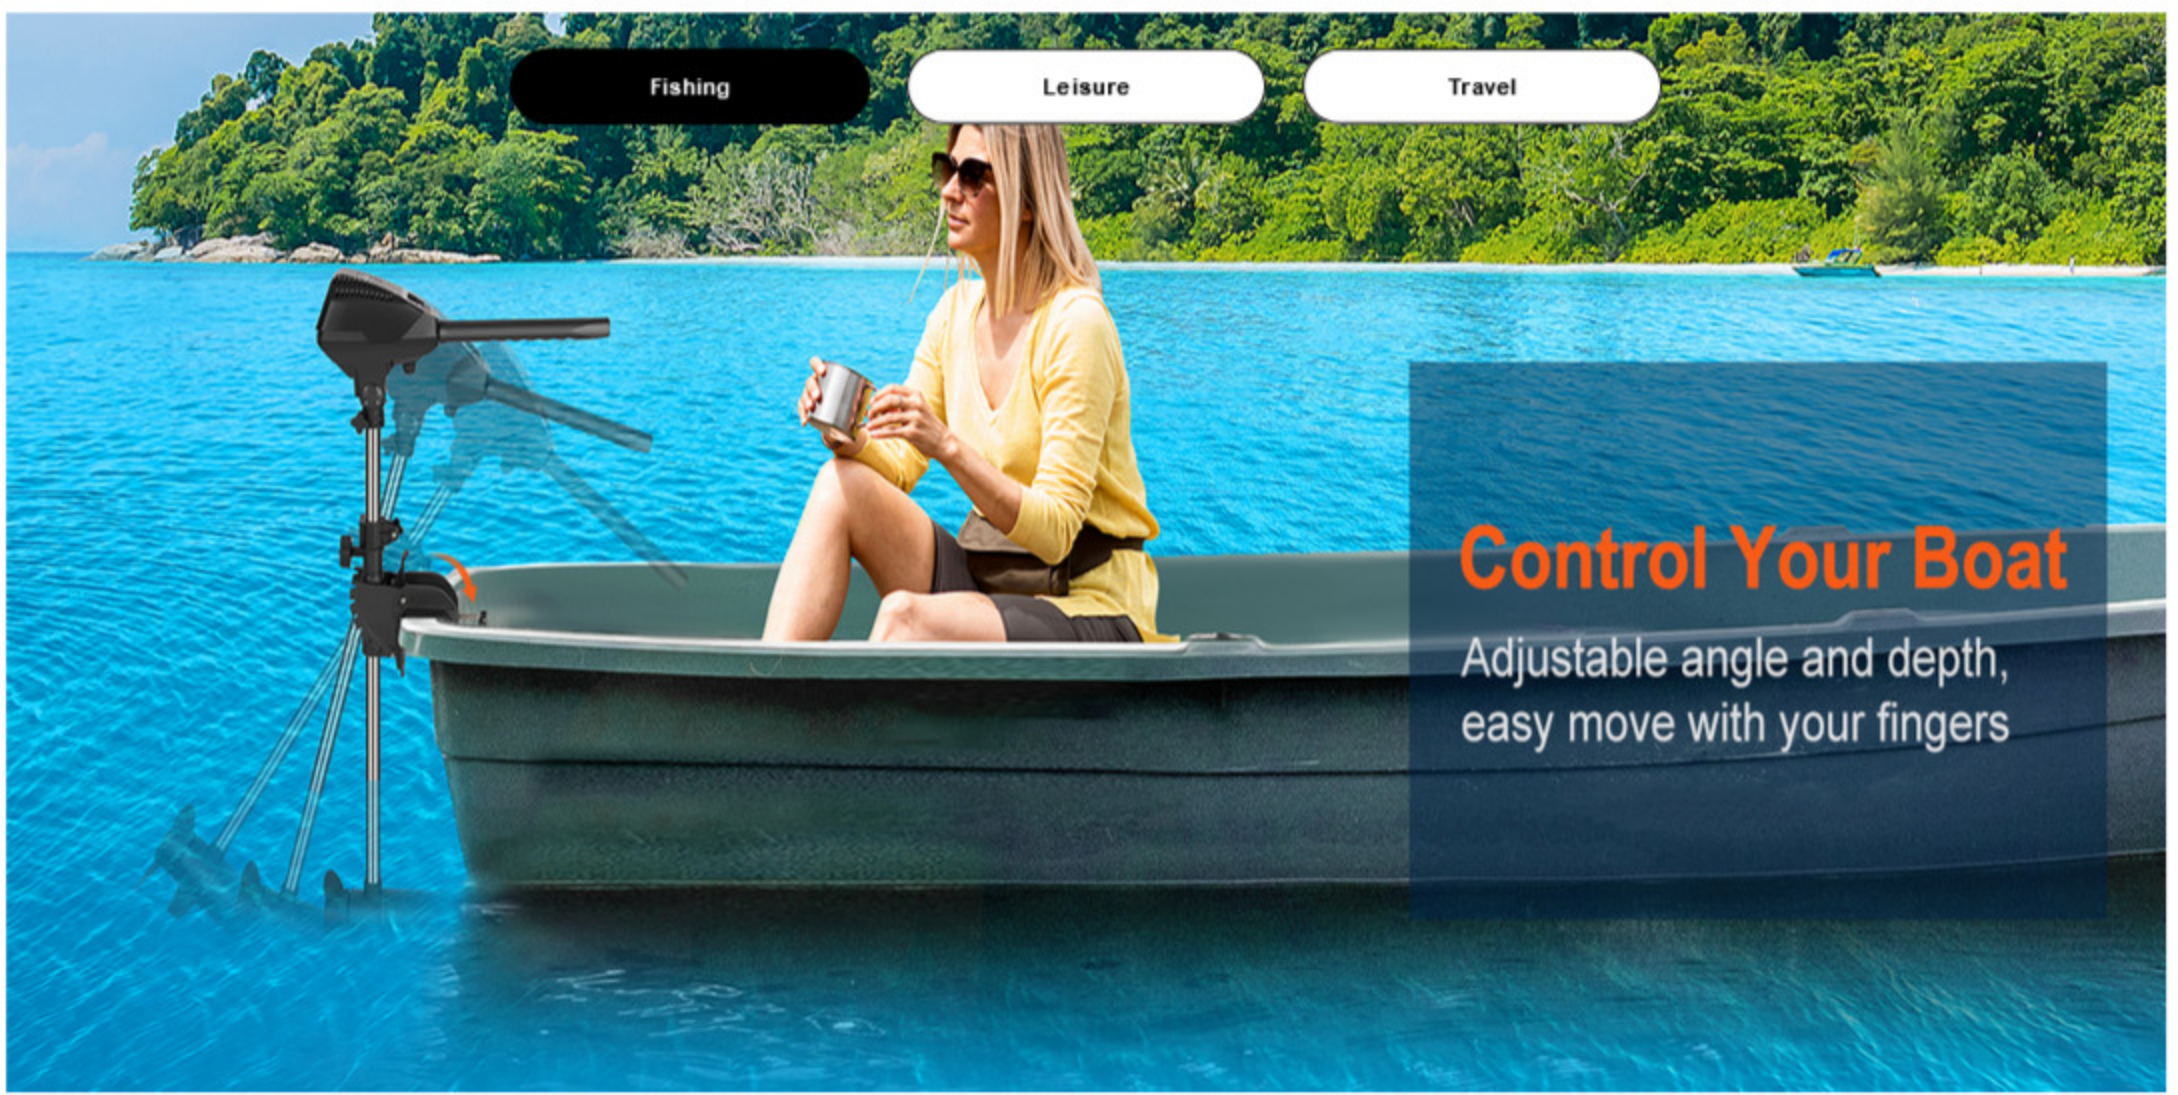

### Powerful Motor

Near-silent operation will never scare away your fish

Designed to be your best friend on the water, our trolling motors offer an impressive build quality that's goes beyond just the exterior. Featuring 55-lbs thrust, 30-inch corrosion-resistant shaft, and three-blade weedless propeller, you can effortlessly glide through the water in silence.

### Control Your Boat

Adjustable angle and depth, easy move with your fingers

Variable Speed

Adjustable Depth

Upgraded LED Indicator

### Variable Handle

Direction adjustable handle up to 12.4", control forward or reverse speeds freely

Anti Winding Propeller

Reinforced Beam Support

Stainless Steel Shaft

### Anti Winding Three-bladed Propeller

Enhance motivation and efficiency, make it easy to get rid of seaweed

Q: What type of boat is this product suitable for?

A: This product is suitable for leisure fishing, aquaculture, and other activities on inland rivers and nearshore waters. Suitable for use with small and medium-sized boats such as rubber boats, wooden boats, and fishing boats with a length of 2.3-4.3 meters (the larger the boat, the slower the speed).