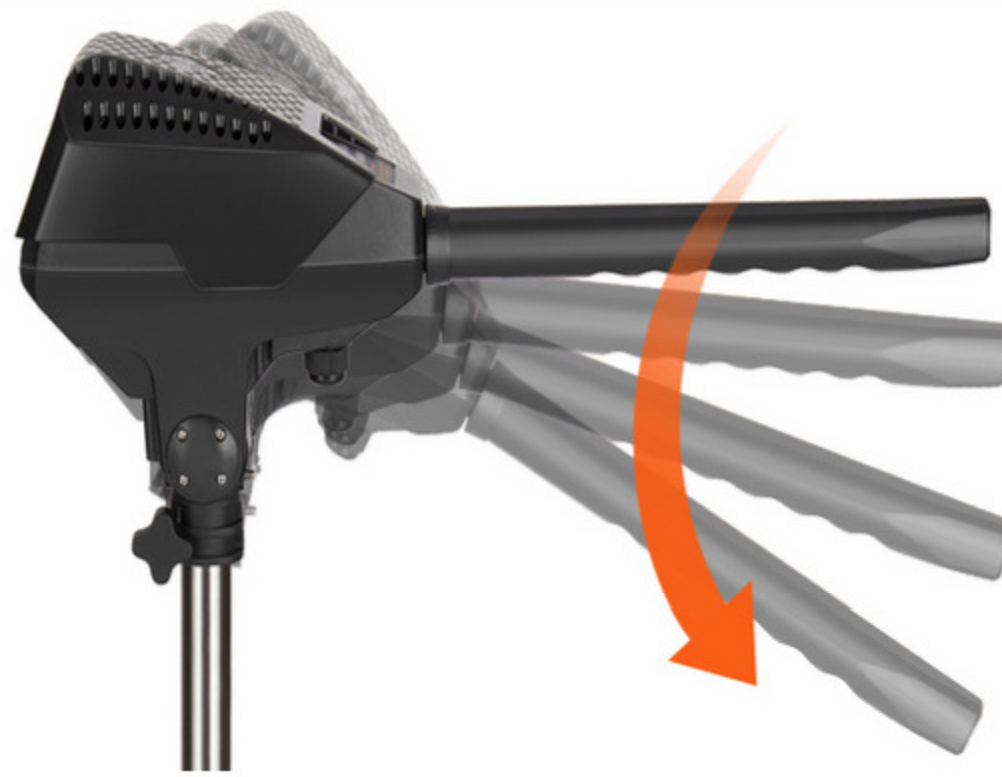

### Powerful Motor

Near-silent operation will never scare away your fish

Designed to be your best friend on the water, our trolling motors offer an impressive build quality that's goes beyond just the exterior. Featuring 55-lbs thrust, 30-inch corrosion-resistant shaft, and three-blade weedless propeller, you can effortlessly glide through the water in silence.

### Control Your Boat

Adjustable angle and depth, easy move with your fingers

Variable Speed

Adjustable Depth

Upgraded LED Indicator

### Variable Handle

Direction adjustable handle up to 12.4", control forward or reverse speeds freely

Anti Winding Propeller

Reinforced Beam Support

Stainless Steel Shaft

### Anti Winding Three-bladed Propeller

Enhance motivation and efficiency, make it easy to get rid of seaweed

Q: What type of boat is this product suitable for?

A: This product is suitable for leisure fishing, aquaculture, and other activities on inland rivers and nearshore waters. Suitable for use with small and medium-sized boats such as rubber boats, wooden boats, and fishing boats with a length of 2.3-4.3 meters (the larger the boat, the slower the speed).