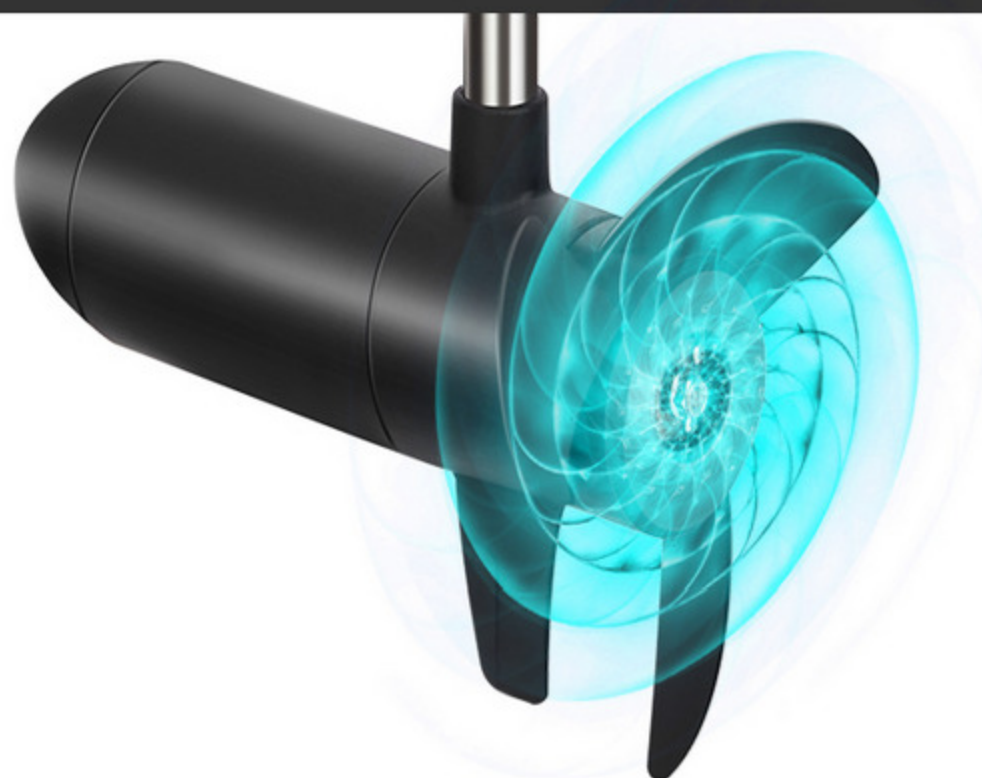

### Powerful Motor

Near-silent operation will never scare away your fish

Designed to be your best friend on the water, our trolling motors offer an impressive build quality that's goes beyond just the exterior. Featuring 55-lbs thrust, 30-inch corrosion-resistant shaft, and three-blade weedless propeller, you can effortlessly glide through the water in silence.

### Control Your Boat

Adjustable angle and depth, easy move with your fingers

Variable Speed

Adjustable Depth

Upgraded LED Indicator

### Variable Handle

Direction adjustable handle up to 12.4", control forward or reverse speeds freely

Anti Winding Propeller

Reinforced Beam Support

Stainless Steel Shaft

### Anti Winding Three-bladed Propeller

Enhance motivation and efficiency, make it easy to get rid of seaweed

Q: What type of boat is this product suitable for?

A: This product is suitable for leisure fishing, aquaculture, and other activities on inland rivers and nearshore waters. Suitable for use with small and medium-sized boats such as rubber boats, wooden boats, and fishing boats with a length of 2.3-4.3 meters (the larger the boat, the slower the speed).