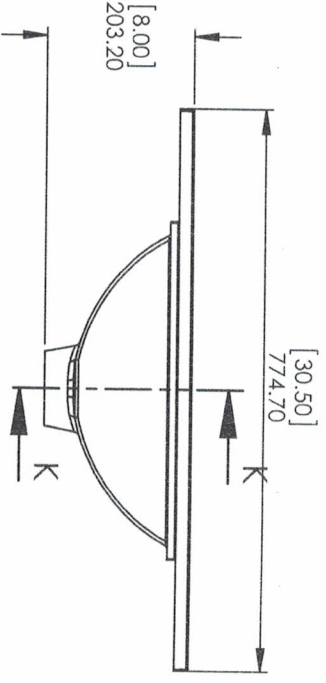

ID	Description	Technology	Status
59XXXX	Vtop SE Rect 30.5x19 8in Cielo de Oro	Stone Effect	Approved for production

Rev #	Approved by	Change
0	R. Rubio	Released

NOTE: MAX. WARPAGE
TOLERANCE 1/8"

PROPRIETARY AND CONFIDENTIAL

THE INFORMATION CONTAINED IN THIS DRAWING IS THE
SOLE PROPERTY OF WOODCRAFTERS. ANY
REPRODUCTION IN PART OR AS A WHOLE WITHOUT THE
WRITTEN PERMISSION OF WOODCRAFTERS IS PROHIBITED

UNLESS OTHERWISE SPECIFIED
DIMENSIONS ARE IN MM.
AND INCHES ARE
SCALING FACTOR ARE
+ 0.125 (-0.125) (-0.125) (+0.125)
SCALE: 1:10

DRAWN	NAME	DATE	DESIGN NO.	SHEET
O. Razo	O. Razo	12/4/17	VTOP SE Rect 30.5x19 8in	1 of 1
R. Rubio	R. Rubio	12/4/17		
R. Rubio	R. Rubio	12/4/17		
C. Lead	C. Lead	12/4/17		

Wood Crafters.

SHEET 1 OF 1
REV 0