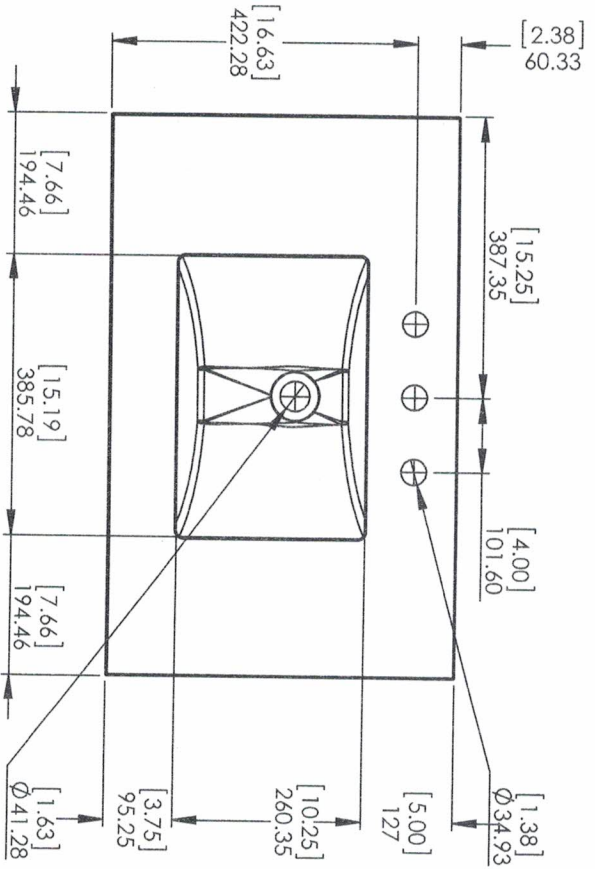

DIBUJO	ARB	04/12/17
REVISO	ING	04/12/17
APROBO	R&D	04/12/17
ESCALA:	1:20	MODELO:

ITEM:	REV	REV
<b>GW30P3-WH</b>	<b>A</b>	
NOMBRE:	Gladewater 30in x18in	
MATERIAL:	German Beech 4/4 Laminated Particle Board White	
MODEL:	Gladewater 30	

ID	Description	Technology	Status
59XXXX	Vtop SE Rect 30.5x19 8in Cielo de Oro	Stone Effect	Approved for production

Rev #	Approved by	Change
0	R. Rubio	Released

NOTE: MAX. WARPAGE  
TOLERANCE 1/8"

PROPRIETARY AND CONFIDENTIAL

DRAWN	NAME	DATE	DESIGN NO.	SHEET
O. Razo	O. Razo	12/4/17	VTOP SE Rect 30.5x19 8in	1 of 1
R. Rubio	R. Rubio	12/4/17		
R. Rubio	R. Rubio	12/4/17		
C. Lead	C. Lead	12/4/17		

**Wood Crafters.**

SHEET 1 OF 1  
REV 0

UNLESS OTHERWISE SPECIFIED, DIMENSIONS ARE IN MM AND TOLERANCES ARE +/- 1.00(4)

DESIGNED BY	Carlos R.	DATE	12/4/17	TITLE	Wall Mirror
CHECKED BY	Alexandro	DATE	12/4/17		White
APPROVED BY	Diagober to	DATE	12/4/17		
SCALE	1:1	SIZE	A	PART NO.	
				PAGE	1 OF 1
				REV	0