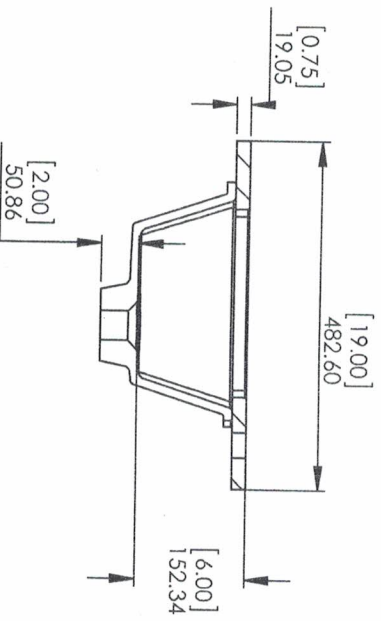

ID	Description	Technology	Status
59XXXX	Vtop SE Rect 30.5x19 8in Cielo de Oro	Stone Effect	Approved for production

Rev #	Approved by	Change
0	R. Rubio	Released

NOTE: MAX. WARPAGE
TOLERANCE 1/8"

PROPRIETARY AND CONFIDENTIAL

THE INFORMATION CONTAINED IN THIS DRAWING IS THE
SOLE PROPERTY OF WOODCRAFTERS. ANY
REPRODUCTION IN PART OR AS A WHOLE WITHOUT THE
WRITTEN PERMISSION OF WOODCRAFTERS IS PROHIBITED

UNLESS OTHERWISE SPECIFIED
DIMENSIONS ARE IN MM.
AND INCHES ARE
SCALING FACTOR ARE
+ 0.125 (-0.125) (-0.125) (+0.125)
SCALE: 1:10

DRAWN	NAME	DATE	DESIGN NO.	SHEET
O. Razo	O. Razo	12/4/17	VTOP SE Rect 30.5x19 8in	1 of 1
R. Rubio	R. Rubio	12/4/17		
R. Rubio	R. Rubio	12/4/17		
C. Lead	C. Lead	12/4/17		

Wood Crafters.

SHEET 1 OF 1
REV 0