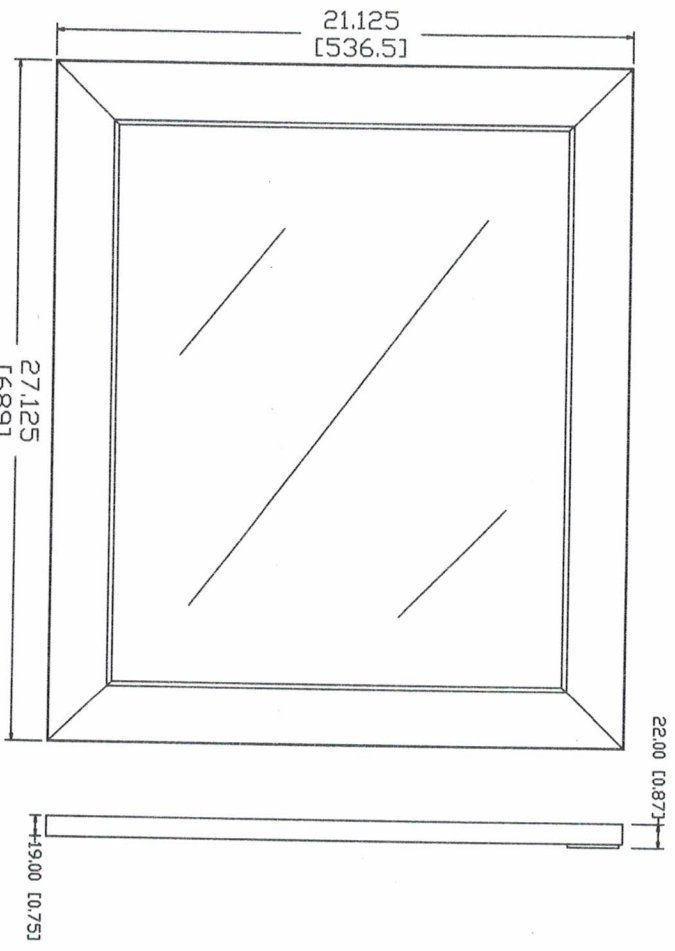

#	ITEM
1	298963

ISOMETRIC VIEW

FRONT VIEW