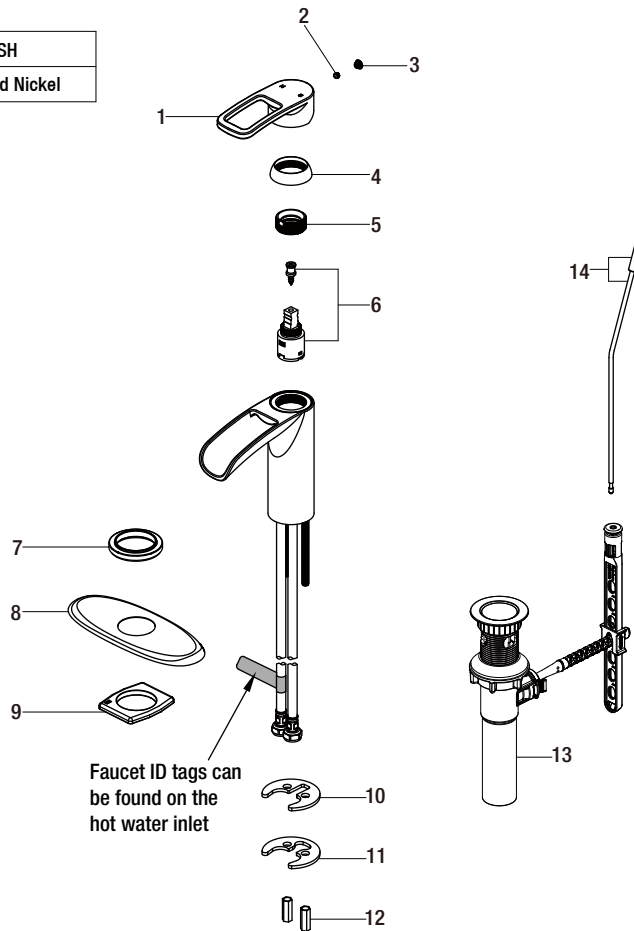

Replacement Parts List

Kiso 4" 1 Hdl Bath Faucet

MODEL	Internet SKU #	FINISH
HD67733W-6004	301879849	Brushed Nickel

Many replacement parts can be purchased online or at your local store. Please use the table below to identify the part SKU number needed, go to HOMEDEPOT.COM, and check for online and store availability. If you can't find the part you are looking for, please call 1-855-HD-GLACIER.

Part	Description	Part #	Internet SKU #	Store SKU #
1	Handle	RP1346704		
2	Set Screw	RP50002		
3	Index	RP8039004		
4	Cap	RP8055104		
5	Bonnet Nut	RP70224		
6	Cartridge & Screw	RP20078	301158148	
7	Flange	RP8054804		
8	Deck Plate	RP8054904		

Part	Description	Part #	Internet SKU #	Store SKU #
9	Gasket	RP80550		
10	Rubber Washer	RP64008		
11	Metal Washer	RP64009		
12	Nut	RP56111		
13	ClickInstall™ drain assembly	RP4022804		
14	Lift rod	RP4023004		