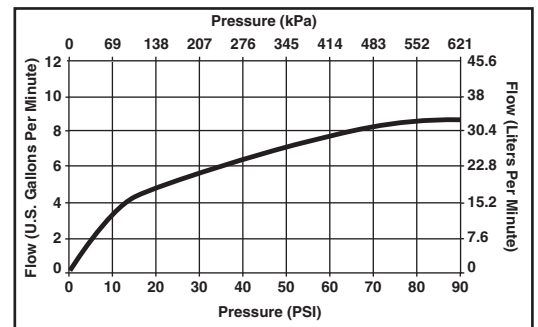

COMPLIES WITH:

- ASME A112.18.1 / CSA B125.1
- Indicates compliance to ICC/ANSI A117.1
- Verified compliant with .25% weighted average Pb content regulations.