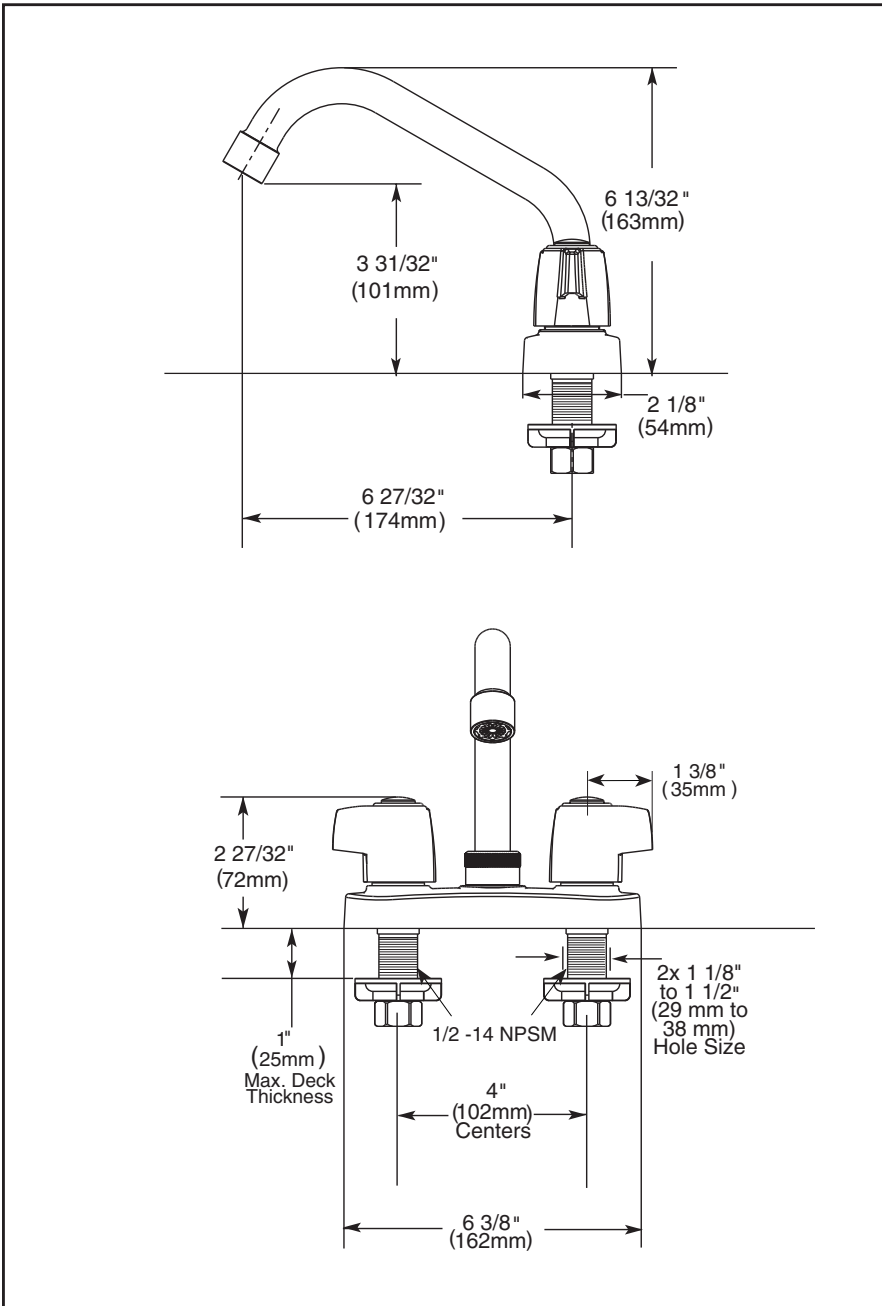

## SPECIALTY FAUCETS

- Two Handle Laundry Faucet
- Deck Mount
- 2 or 3 Hole Sink Applications
- 4" (102 mm) Centerset

### STANDARD SPECIFICATIONS:

- Two handle deck faucet for exposed mounting on 2 or 3 hole sinks
- Solid brass cast body
- 4" (102 mm) Centerset
- 6 27/32" (174 mm) long, 6 13/32" (163 mm) high spout swings 360°
- Hot and cold stems are interchangeable.
- Control mechanism shall be of the rotating cylinder type with stainless steel plate and 90° rotation, with replaceable non-metallic seats.
- 1/2"-14 NPSM threaded male shanks
- Spout has stream straightener