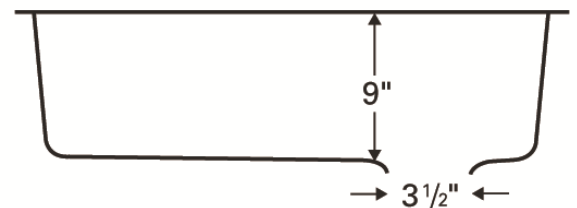

## Features and Specifications:

- Large single bowl kitchen sink.
- Made of 80% quartz and the finest acrylic resins.
- Designed for undermount installation in all solid surface, granite and quartz countertops.
- Outside dimensions: 34" x 22" x 9".
- Inside bowl dimensions: 30" x 18" x 9"
- Rear positioned waste.
- Waste opening: 3-1/2".
- Sink bowl surface has a matte finish.
- Supplied with mounting clips and cutout template.
- Sinks colors available: Black, Bisque, White, Concrete, Brown, Grey
- Accessories included: 1 x GR-6020 Bottom Grid, 1 x Stainless Steel Basket Strainer and 1 x Luster Pro Oil
- cUPC Certified
- Basket strainers in matching colors available as optional accessories.

TOP ELEVATION

FRONT ELEVATION

ALL DIMENSIONS ACCURATE TO 1/4"