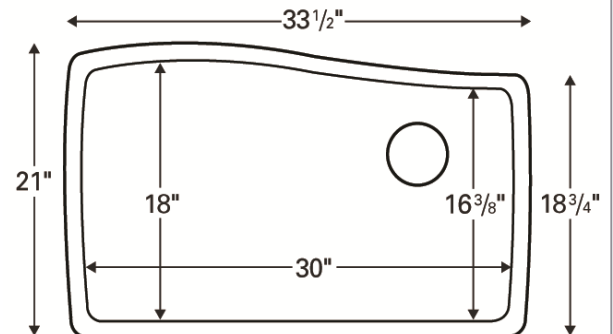

## Features and Specifications:

- Large single bowl kitchen sink.
- Made of 80% quartz and the finest acrylic resins.
- Designed for undermount installation in all solid surface, granite and quartz countertops.
- Outside dimensions: 34" x 22" x 9".
- Inside bowl dimensions: 30" x 18" x 9"
- Rear positioned waste.
- Waste opening: 3-1/2".
- Sink bowl surface has a matte finish.
- Supplied with mounting clips and cutout template.
- Sinks colors available: Black, Bisque, White, Concrete, Brown, Grey
- Accessories included: 1 x GR-6020 Bottom Grid, 1 x Stainless Steel Basket Strainer and 1 x Luster Pro Oil
- cUPC Certified
- Basket strainers in matching colors available as optional accessories.

TOP ELEVATION

FRONT ELEVATION

ALL DIMENSIONS ACCURATE TO 1/4"