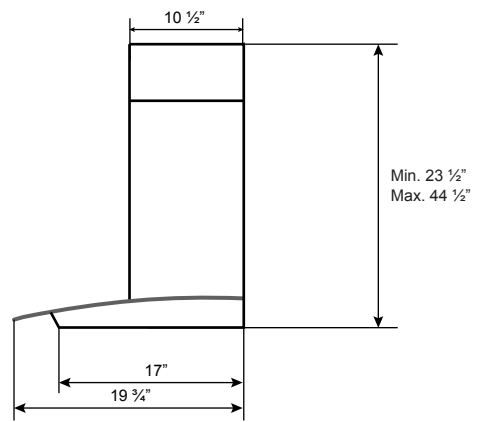

# Specifications: Wall Mount

Model: HC401

**FRONT**

**SIDE**

**TOP**

**BACK**