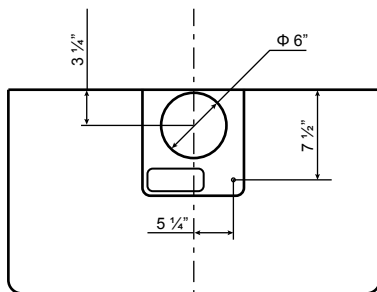

# Specifications: Wall Mount

Model: HC401

**FRONT**

**SIDE**

**TOP**

**BACK**