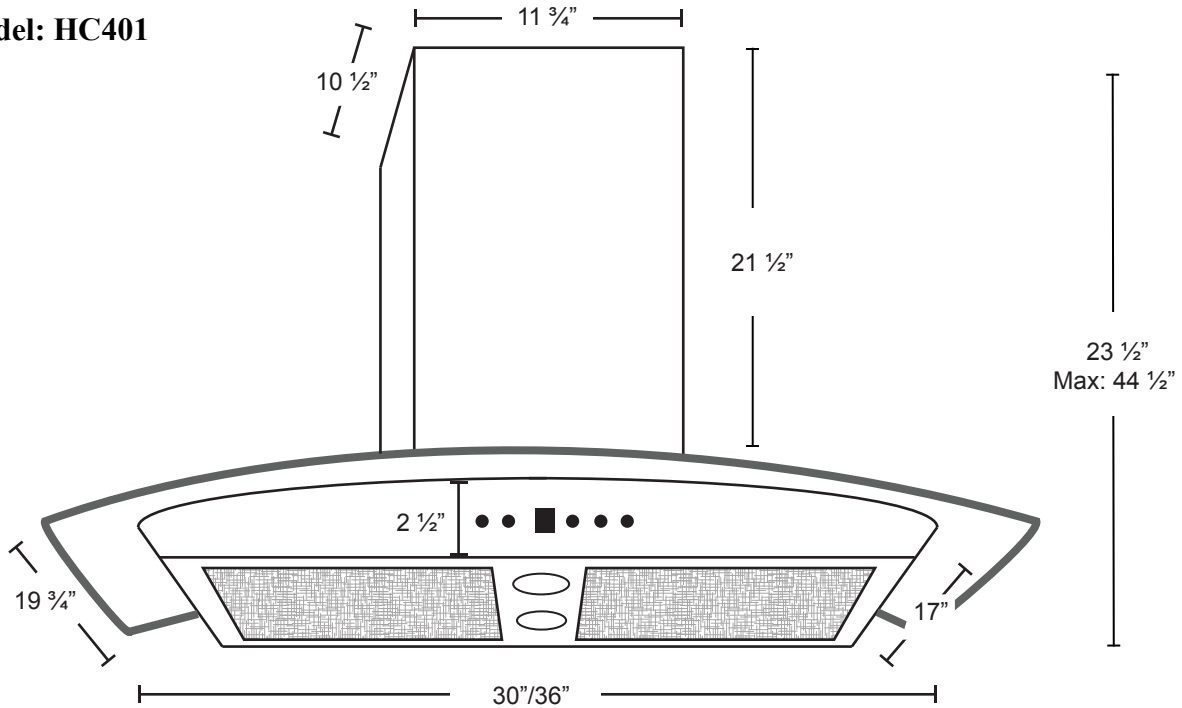

# Specifications: Wall Mount

Model: HC401

**FRONT**

**SIDE**

**TOP**

**BACK**