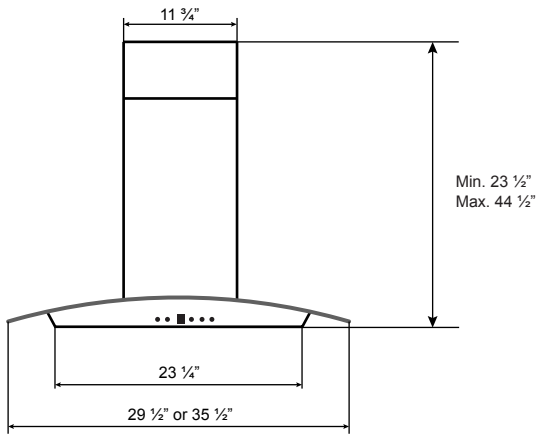

# Specifications: Wall Mount

Model: HC401

**FRONT**

**SIDE**

**TOP**

**BACK**