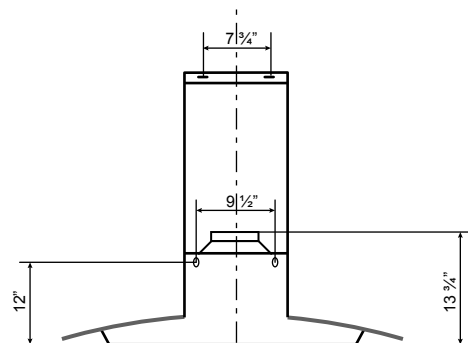

# Specifications: Wall Mount

Model: HC401

**FRONT**

**SIDE**

**TOP**

**BACK**