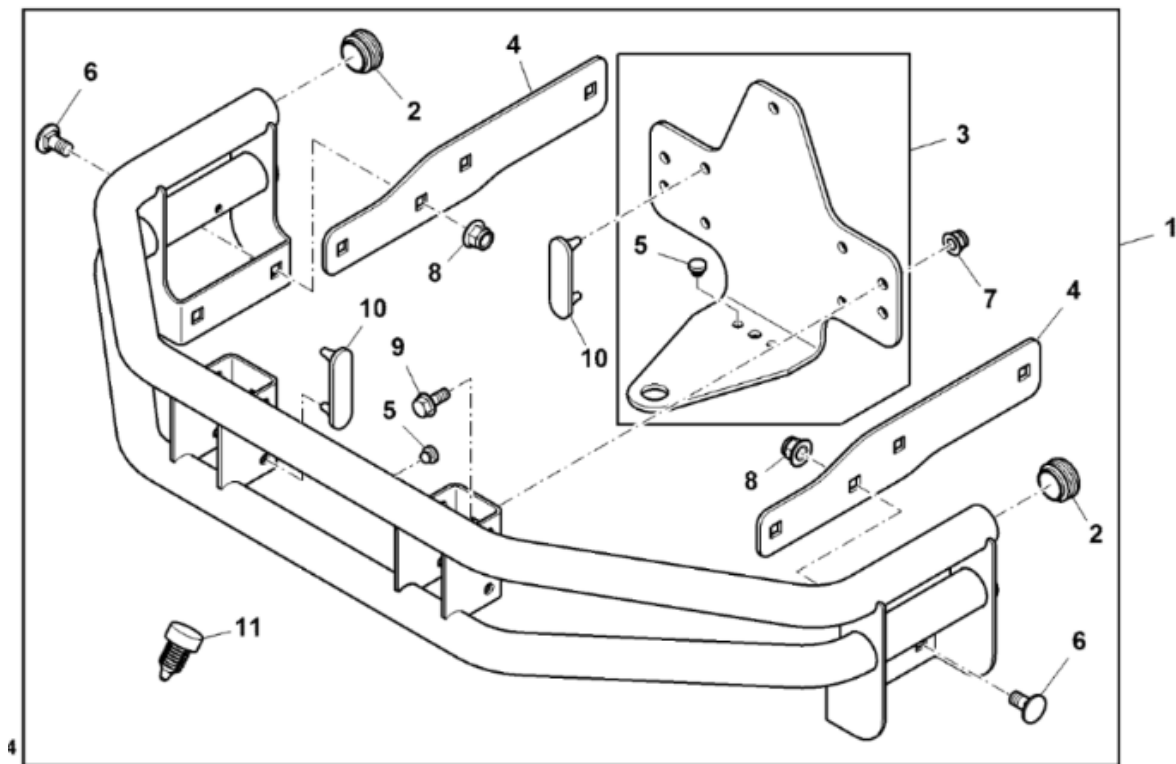

## Replacements Parts List for 42" Attachment Bar Kit

Home Depot Online Part # 205167992

JD Part # BG24481

### Fits Zero Turn Mowers models:

Z335E, Z335M, Z345M, Z345R

Click on link below to go to current replacement parts list for BG24481 – 42"

<https://partscatalog.deere.com/jdrc/sidebyside/equipment/63451/referrer/navigation/pgId/19092393>

Name	Part #	Qty
Kit	BM24481	1
Plug	A68131	4
Hitch Plate	AM143285	1
Bracket	M166945	2
Plug	M137828	2
Bolt	03M7190	8
Lock Nut	14M7396	4
Lock Nut	14M7465	8
Screw	19M7866	4
Bumper	M160649	4
Plug	GX25061	2