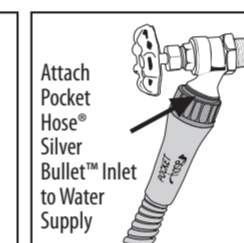

696

745

POCKET hose® Silver Bullet

IMPORTANT SAFETY INSTRUCTIONS. READ AND FOLLOW ALL WARNINGS AND INSTRUCTIONS BEFORE USING THIS PRODUCT. INJURY CAN RESULT FROM IMPROPER USE. SAVE THESE INSTRUCTIONS.

Dear Customer,
Thank you for your purchase of the new Pocket Hose® Silver Bullet™.

Instructions For Use:

1. Remove the Pocket Hose® Silver Bullet™ from the package and completely unravel.
  Note: The Adjustable Spray Aluminum Nozzle will be extended in the closed position. (Figure 1)
2. Ensure Adjustable Spray Aluminum Nozzle is attached tightly to the connector. (Figure 2)
3. Attach the Pocket Hose® Silver Bullet™ inlet to the water supply of your home. (Figure 3)
4. Turn on the tap from your home's water supply and let the Pocket Hose® Silver Bullet™ fully expand.
5. Holding the connector between thumb and forefinger, turn the nozzle counter-clockwise to the open position to spray.

Figure 3

Using Adjustable Spray Aluminum Nozzle

Turn Adjustable Spray Aluminum Nozzle counter-clockwise to turn on. Turn clockwise to turn off.

Adjustable Spray Patterns

Storing the Pocket Hose® Silver Bullet™:

NOTE: To prolong the life of your Pocket Hose® Silver Bullet™, completely drain and ALWAYS store INDOORS when not in use.

To use your own spray nozzle:

Adjustable Spray Aluminum Nozzle can be removed from the Pocket Hose® Silver Bullet™ if you prefer to use your own spray nozzle. Turn nozzle counter clockwise to remove and then attach your own spray nozzle.

Important Safety Information:

WARNING