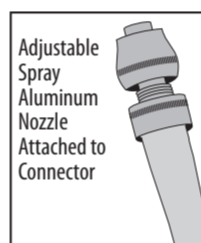

696

745

POCKET hose® Silver Bullet

IMPORTANT SAFETY INSTRUCTIONS. READ AND FOLLOW ALL WARNINGS AND INSTRUCTIONS BEFORE USING THIS PRODUCT. INJURY CAN RESULT FROM IMPROPER USE. SAVE THESE INSTRUCTIONS.

Dear Customer,
Thank you for your purchase of the new Pocket Hose® Silver Bullet™.

Instructions For Use:

1. Remove the Pocket Hose® Silver Bullet™ from the package and completely unravel.
  Note: The Adjustable Spray Aluminum Nozzle will be extended in the closed position. (Figure 1)
2. Ensure Adjustable Spray Aluminum Nozzle is attached tightly to the connector. (Figure 2)
3. Attach the Pocket Hose® Silver Bullet™ inlet to the water supply of your home. (Figure 3)
4. Turn on the tap from your home's water supply and let the Pocket Hose® Silver Bullet™ fully expand.
5. Holding the connector between thumb and forefinger, turn the nozzle counter-clockwise to the open position to spray.

Figure 2

Using Adjustable Spray Aluminum Nozzle

Turn Adjustable Spray Aluminum Nozzle counter-clockwise to turn on. Turn clockwise to turn off.

Adjustable Spray Patterns

Storing the Pocket Hose® Silver Bullet™:

NOTE: To prolong the life of your Pocket Hose® Silver Bullet™, completely drain and ALWAYS store INDOORS when not in use.

To use your own spray nozzle:

Adjustable Spray Aluminum Nozzle can be removed from the Pocket Hose® Silver Bullet™ if you prefer to use your own spray nozzle. Turn nozzle counter clockwise to remove and then attach your own spray nozzle.

Important Safety Information:

WARNING