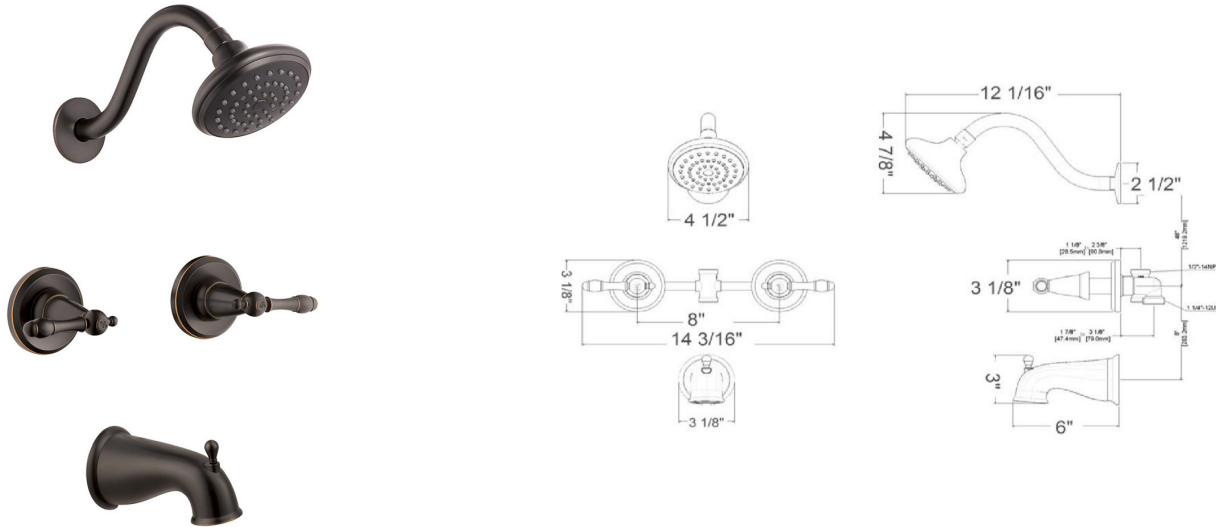

# Oakmont 2-Handle Bath and Shower Trim with Valve

### SPECIFICATIONS

MATERIAL:	Hybrid	WEIGHT:	4.8 lbs.
HANDLE MATERIAL:	Zinc	PVD FINISH:	No
SPOUT MATERIAL:	N/A	ESCUTCHEON INCLUDED:	N/A
CARTRIDGE MATERIAL:	Washerless	VALVE INCLUDED:	Yes
WATERWAY MATERIAL:	Brass	PRESSURE BALANCED VALVE:	No
VALVE MATERIAL:	Brass	TYPE OF SHOWER HEAD:	Wall Mount
DRAIN MATERIAL:	N/A	SHOWER HEAD FUNCTIONS (QTY):	1
FAUCET TYPE:	Bath & Shower Trim	SHOWER HEAD NOZZLE TYPE:	Raised
SPOUT REACH:	4.96"	SHOWER HEAD SHAPE:	Round
FLOW RATE:	1.8 GPM	SHOWER HEAD PUSH BUTTON:	No
LOW FLOW:	Yes	TUB SPOUT TYPE:	Slip-On
HANDLES CONFIGURATION:	Double Handle	TUB SPOUT DIVERTER INCLUDED:	Yes
HANDLE REACH:	3.09"		
QUICK ATTACH INCLUDED:	Yes		
DIMENSIONS:	5" H x 11" L x 6" D		