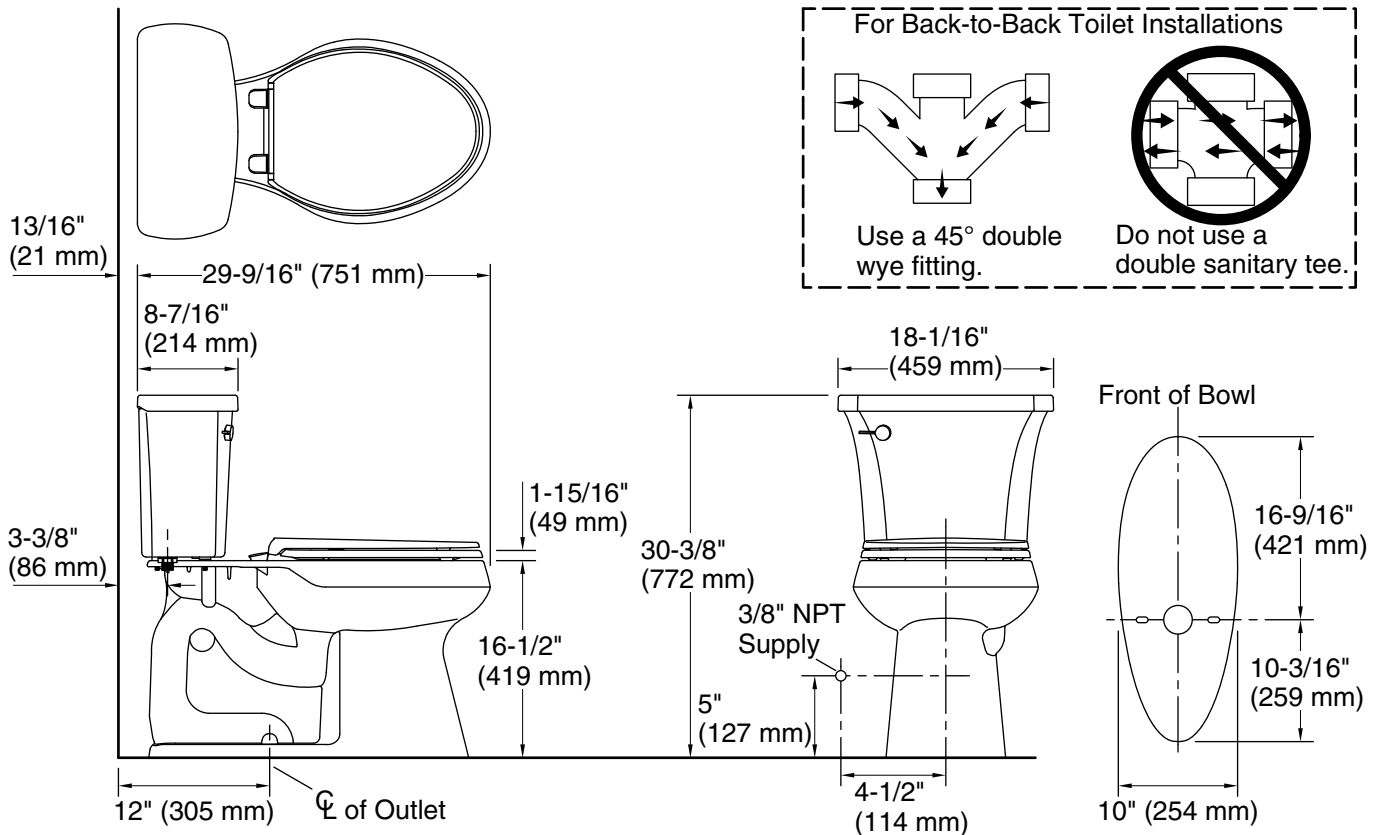

## Features

- Two-piece design.
- Elongated bowl offers added room and comfort.
- Comfort Height® feature offers chair-height seating that makes sitting down and standing up easier for most adults.
- 1.28 gpf (4.8 lpf).
- Left-hand Polished Chrome trip lever.
- The Complete Solution® toilets provide everything you need in one box, including bowl, tank, seat, wax ring, and floor hardware.

## Installation

- Standard 12" (305 mm) rough-in.
- Three-bolt quick-connect installation.
- Supply line sold separately.

### Color Code Description

Color	Code	Description
	0	White
	96	Biscuit

## Technical Information

All product dimensions are nominal.

Toilet type:	Two-piece, Floor-mount
Waste Outlet:	Floor
Bowl shape:	Elongated
Flush type:	Class Five®
Trap passageway:	2-1/8" (54 mm)
Water Consumption	
Full:	1.28 gpf (4.8 lpf)
Water surface size:	11-3/8" x 8" (289 mm x 203 mm)
Rim to water surface:	5-3/8" (137 mm)
Rough-in:	12" (305 mm)