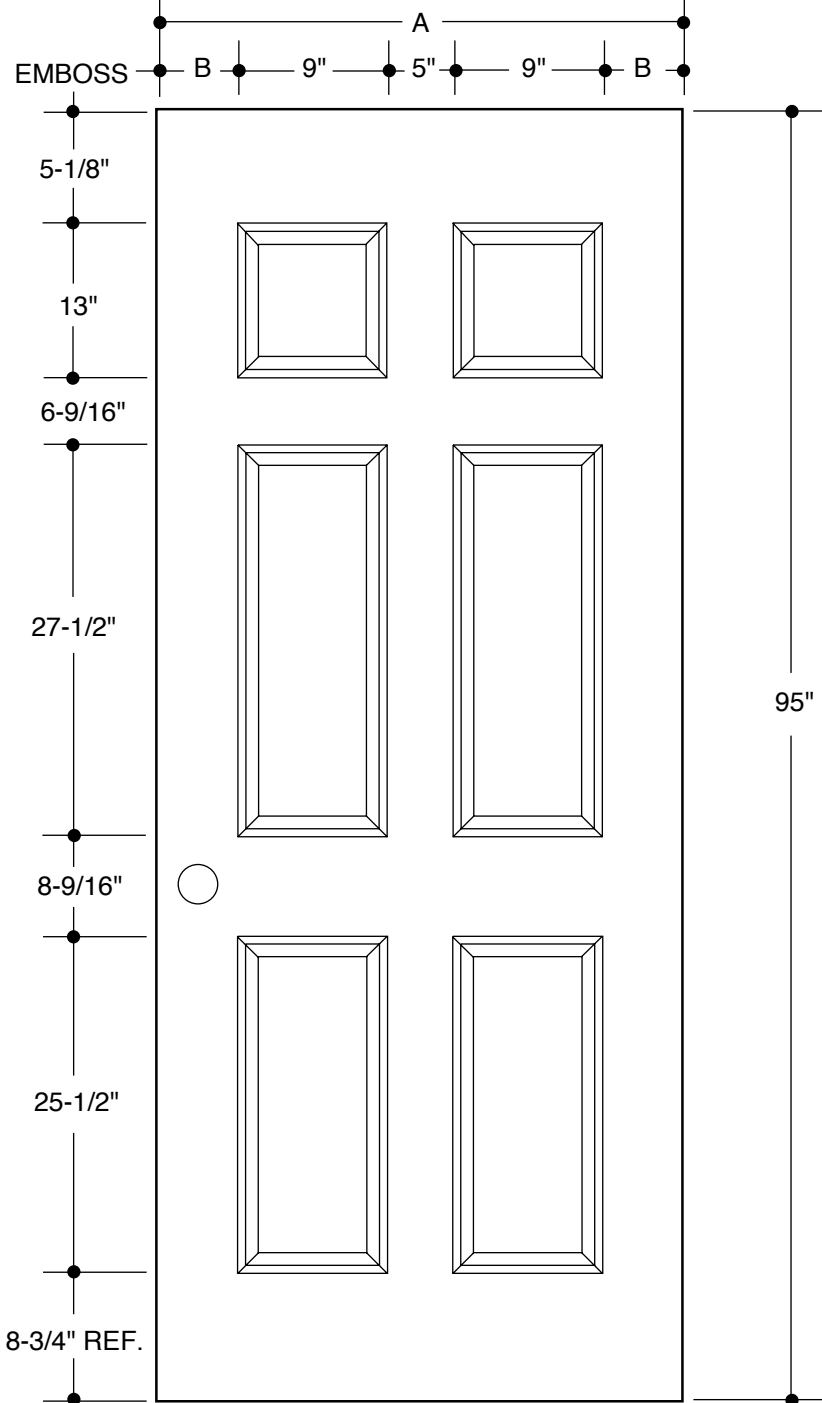

8'0" FLUSH

A	23-3/4"	2'0"
A	29-3/4"	2'6"
A	31-3/4"	2'8"
A	33-3/4"	2'10"
A	35-3/4"	3'0"

Please Note:

- 1. Available as Fire Rated - Warnock Hersey Labeled - Steel-Edge Only.

PART NO.	QTY.	DESCRIPTION
		MASONITE® HD 8'0" WOOD-EDGE STEEL DOORS

Our continuing program of product improvement makes specifications, design and product detail subject to change without notice.

8'0" 6-PANEL

A	31-3/4"	2'8"	
B	4-1/8"		
A	33-3/4"	2'10"	
B	5-1/8"		
A	35-3/4"	3'0"	
B	6-1/8"		

Please Note:

1. Available as Fire Rated - Warnock Hersey Labeled - Steel-Edge Only.

PART NO.	QTY.	DESCRIPTION
		MASONITE® HD 8'0" WOOD-EDGE STEEL DOORS

Our continuing program of product improvement makes specifications, design and product detail subject to change without notice.