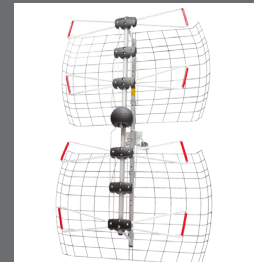

ANTENNAS DIRECT® DB4e

Bowtie antennas have been popular for over 60 years. While they offered an acceptable combination of power and size, they were designed for a different era. The DB4e utilizes the latest advancements from the Antennas Direct design lab. The breakthrough technology of the enhanced series of bowtie antennas is smaller and more powerful. While it delivers twice the power of the bowties it replaces, the DB4e also specifically targets the core UHF DTV frequencies. We have also enhanced this antenna's ability to reject interference. At a compact 23" x 37" form, the DB4e is the first broad spectrum antenna without the performance compromises typically seen in outdated designs of legacy antennas. With a generous beam width of 60 degrees, the DB4e offers reliable reception from widely spaced broadcast towers without the need for rotation.

It has a range of 60+ miles making it the ideal antenna choice for suburban installations challenged with receiving signals through heavy foliage or roofing materials. Using anodized aluminum, DB4e antennas are engineered for strength and durability. The Antennas Direct Lifetime Warranty assures you of its superior build quality.

DB4e

- SKU# - DB4-E
- Description: Enhanced DB4 Multi-Directional "Bowtie" UHF Antenna
- Range: Up to 60+ miles
- Beam width: (HorizontalPlane) 60 degrees
- Gain: Max 15.8 dBi
- VSWR: Typical 2.1 or better
- Front to back ratio: Max 20.3 dB
- Size assembled 37.5"L x 23.25"W x 4.5"D
- Lifetime Warranty
- MSRP - \$119.99