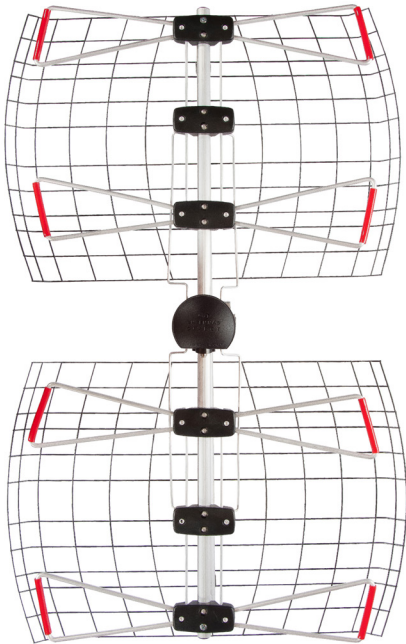

ANTENNAS DIRECT® DB4e

Bowtie antennas have been popular for over 60 years. While they offered an acceptable combination of power and size, they were designed for a different era. The DB4e utilizes the latest advancements from the Antennas Direct design lab. The breakthrough technology of the enhanced series of bowtie antennas is smaller and more powerful. While it delivers twice the power of the bowties it replaces, the DB4e also specifically targets the core UHF DTV frequencies. We have also enhanced this antenna's ability to reject interference. At a compact 23" x 37" form, the DB4e is the first broad spectrum antenna without the performance compromises typically seen in outdated designs of legacy antennas. With a generous beam width of 60 degrees, the DB4e offers reliable reception from widely spaced broadcast towers without the need for rotation.

It has a range of 60+ miles making it the ideal antenna choice for suburban installations challenged with receiving signals through heavy foliage or roofing materials. Using anodized aluminum, DB4e antennas are engineered for strength and durability. The Antennas Direct Lifetime Warranty assures you of its superior build quality.

DB4e

- SKU# - DB4-E
- Description: Enhanced DB4 Multi-Directional "Bowtie" UHF Antenna
- Range: Up to 60+ miles
- Beam width: (HorizontalPlane) 60 degrees
- Gain: Max 15.8 dBi
- VSWR: Typical 2.1 or better
- Front to back ratio: Max 20.3 dB
- Size assembled 37.5"L x 23.25"W x 4.5"D
- Lifetime Warranty
- MSRP - \$119.99