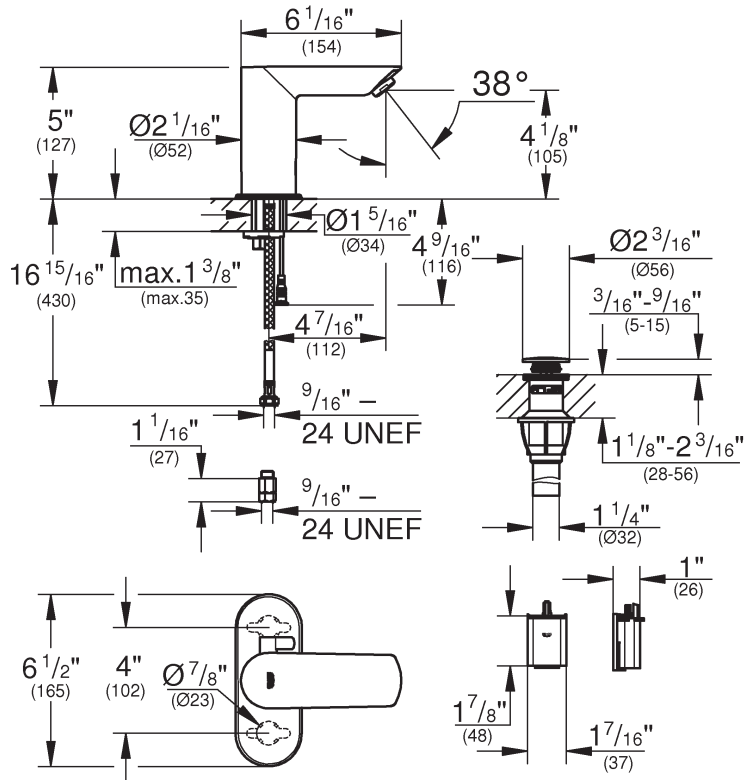

We reserve the right to make revisions without notice to product specifications.

For the most current Specification Sheet, go to www.grohe.us.

09-08-2020

PART OF **LIXIL**

36 466

BAUCOSMOPOLITAN

E TOUCHLESS ELECTRONIC FAUCET WITH TEMPERATURE CONTROL LEVER, BATTERY-POWERED

Pure Freude
an Wasser

TECHNICAL DATA:

Product Height	5 in
Product Length	6-1/16 in
Product Width	6-1/2 in
GPM (Min)-GPM (Max)	0.5 GPM

Tel: 1.630.582.7711 Fax: 1.630.582.7722
We reserve the right to make revisions without notice to product specifications.
For the most current Specification Sheet, go to www.grohe.us.
09-08-2020