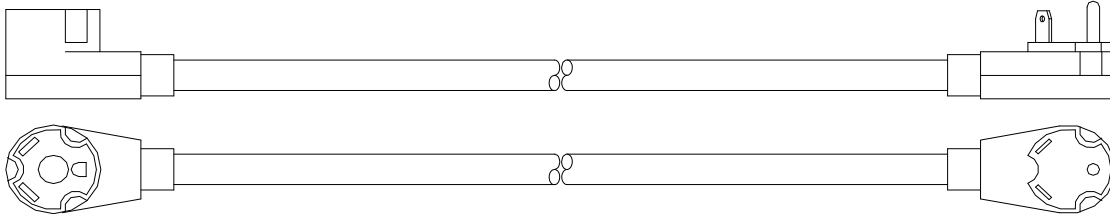

CATALOG NUMBER: See table below
DESCRIPTION: 10/3 STW, 125V 30A RV cord sets
APPROVALS: UL/CUL Listed RV cord sets

CONSTRUCTION PARAMETERS:

Conductors: 10 AWG (104/30) bare copper
 Jacket material: PVC
 Jacket color: Black
 Overall cable O.D. (nom): 0.655"
 Cable temperature rating: -40 to +60 deg C

Note: Plug and connector style may vary

Plug and connector configuration: 30A RV (TT-30)
 Electrical ratings: 125VAC 30A
 Plug and connector material: PVC
 Plug color: Black
 Connector color: See table below

CATALOG NUMBERS:

Catalog number	Length	Case qty	UPC
95105508 *	10 ft	20	0 29892 01826 9
95505508 **	25 ft	10	0 29892 01633 3
95707508	30 ft	2	0 29892 36788 6
95555508	50 ft	5	0 29892 01827 6

* - Not Listed ** - UL Listed for OEM sale