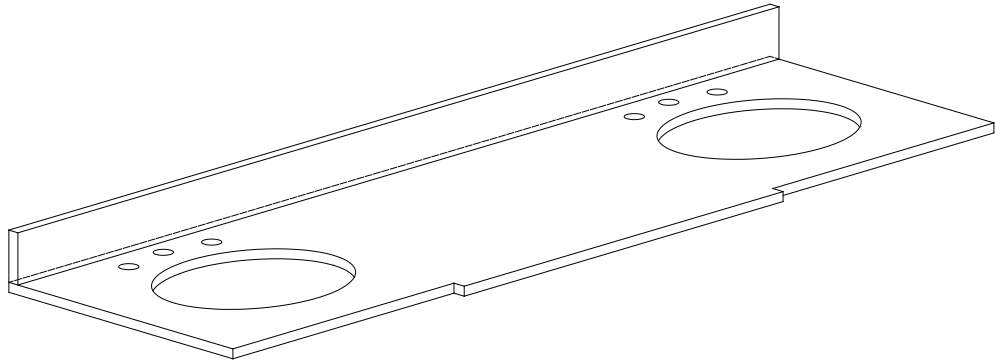

## Nominal Dimension

- 72W x 22D x 34H (inches)

**Features**

- Natural black granite
- Top cutout for dual undermount sink
- Top pre-drilled for 8" widespread faucet
- 4" backsplash included

**Colors / Finishes**

Black

**Nominal Dimension**

- 73.7W x 22.8D x 1H inches
- 1872x 579 x 25 mm

- WT - White
- LN - Linen

**Nominal Dimension**

- 18.1W x 15D x 7.9H inches
- 458 x 380 x 200 mm

**Components**

<b>Drain</b>	VC-DRAIN-CP	VC-DRAIN-BN					
<b>Vanity Top</b>	SUT25BK	SUT25CW	SUT25GB	SUT31BK	SUT31CW	SUT31GB	SUT37BK
	SUT37GB	SUT49BK	SUT49CW	SUT49GB	SUT37CW	SUT61BK	SUT61CW
	SUT61GB	SUT73BK	SUT73CW	SUT73GB			