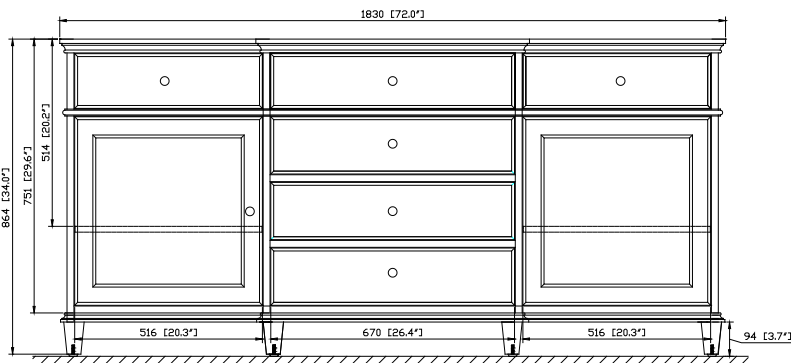

Product Diagrams

Front