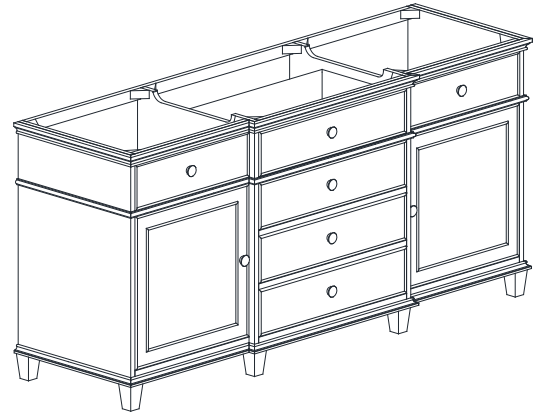

## Features

- Solid Poplar frame and MDF
- 2 soft-close doors
- 4 soft-close drawers
- Adjustable height levelers
- Under counter application

## Nominal Dimension

- 72W x 22D x 34H (inches)

**Features**

- Natural black granite
- Top cutout for dual undermount sink
- Top pre-drilled for 8" widespread faucet
- 4" backsplash included

**Colors / Finishes**

Black

**Nominal Dimension**

- 73.7W x 22.8D x 1H inches
- 1872x 579 x 25 mm

- WT - White
- LN - Linen

**Nominal Dimension**

- 18.1W x 15D x 7.9H inches
- 458 x 380 x 200 mm

**Components**

<b>Drain</b>	VC-DRAIN-CP	VC-DRAIN-BN					
<b>Vanity Top</b>	SUT25BK	SUT25CW	SUT25GB	SUT31BK	SUT31CW	SUT31GB	SUT37BK
	SUT37GB	SUT49BK	SUT49CW	SUT49GB	SUT37CW	SUT61BK	SUT61CW
	SUT61GB	SUT73BK	SUT73CW	SUT73GB			