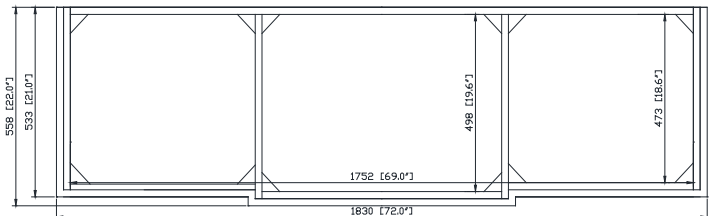

Top

For customer support please call 626 404 7678 weekdays 9:00 to 6:00 PST