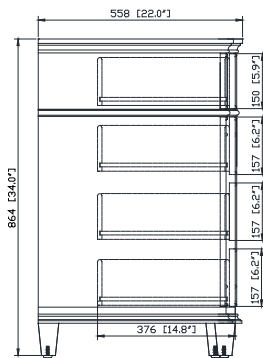

Avanity

WINDSOR -V72-WT

Features

- Solid Poplar frame and MDF
- 2 soft-close doors
- 4 soft-close drawers
- Adjustable height levelers
- Under counter application

Colors / Finishes

- White

Nominal Dimension

- 72W x 22D x 34H (inches)

Components

Mirror	WINDSOR -M30-WT	WINDSOR -M34-WT
Vanity Top	WINDSOR-SUT73GB	
Sink	CUM18WT	CUM18LN

Product Diagrams

Side

Top

For customer support please call 626 404 7678 weekdays 9:00 to 6:00 PST