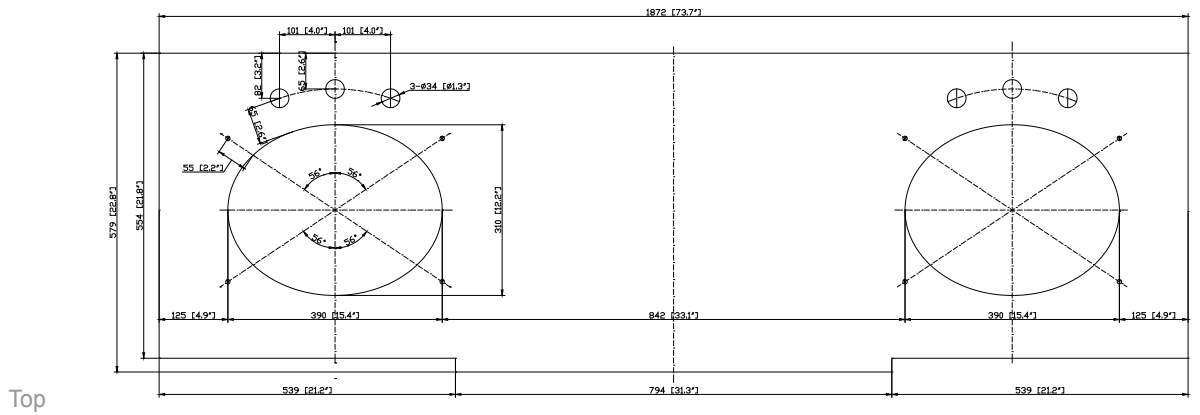

Product Diagrams