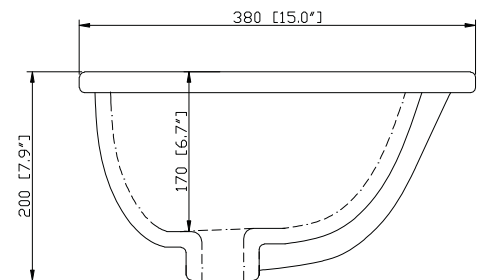

## Nominal Dimension

- 72W x 22D x 34H (inches)

**Features**

- Natural black granite
- Top cutout for dual undermount sink
- Top pre-drilled for 8" widespread faucet
- 4" backsplash included

**Colors / Finishes**

Black

**Nominal Dimension**

- 73.7W x 22.8D x 1H inches
- 1872x 579 x 25 mm

- WT - White
- LN - Linen

**Nominal Dimension**

- 18.1W x 15D x 7.9H inches
- 458 x 380 x 200 mm

**Components**

<b>Drain</b>	VC-DRAIN-CP	VC-DRAIN-BN					
<b>Vanity Top</b>	SUT25BK	SUT25CW	SUT25GB	SUT31BK	SUT31CW	SUT31GB	SUT37BK
	SUT37GB	SUT49BK	SUT49CW	SUT49GB	SUT37CW	SUT61BK	SUT61CW
	SUT61GB	SUT73BK	SUT73CW	SUT73GB			

**Product Diagrams**

Front

Side