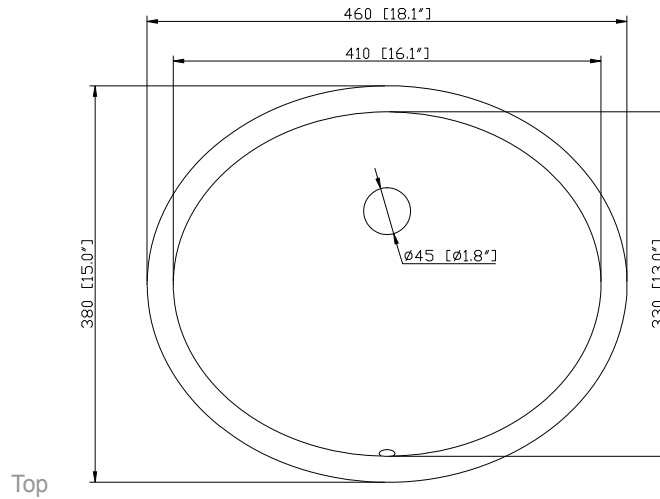

## Nominal Dimension

- 72W x 22D x 34H (inches)

**Features**

- Natural black granite
- Top cutout for dual undermount sink
- Top pre-drilled for 8" widespread faucet
- 4" backsplash included

**Colors / Finishes**

Black

**Nominal Dimension**

- 73.7W x 22.8D x 1H inches
- 1872x 579 x 25 mm

- WT - White
- LN - Linen

**Nominal Dimension**

- 18.1W x 15D x 7.9H inches
- 458 x 380 x 200 mm

**Components**

<b>Drain</b>	VC-DRAIN-CP	VC-DRAIN-BN					
<b>Vanity Top</b>	SUT25BK	SUT25CW	SUT25GB	SUT31BK	SUT31CW	SUT31GB	SUT37BK
	SUT37GB	SUT49BK	SUT49CW	SUT49GB	SUT37CW	SUT61BK	SUT61CW
	SUT61GB	SUT73BK	SUT73CW	SUT73GB			

**Product Diagrams**

Front

Side