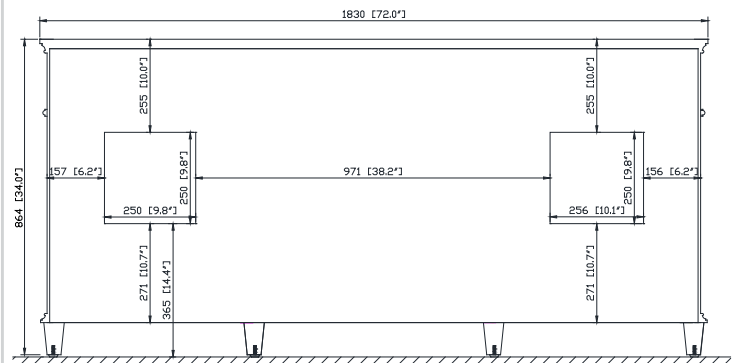

Avanity

WINDSOR -V72-WT

Features

- Solid Poplar frame and MDF
- 2 soft-close doors
- 4 soft-close drawers
- Adjustable height levelers
- Under counter application

Colors / Finishes

- White

Nominal Dimension

- 72W x 22D x 34H (inches)

Components

Mirror	WINDSOR -M30-WT	WINDSOR -M34-WT
Vanity Top	WINDSOR-SUT73GB	
Sink	CUM18WT	CUM18LN

Product Diagrams

Back

Side

Top

For customer support please call 626 404 7678 weekdays 9:00 to 6:00 PST