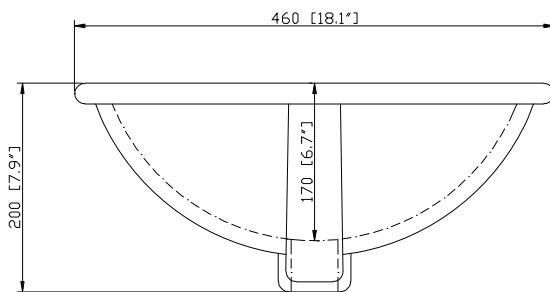

## Nominal Dimension

- 72W x 22D x 34H (inches)

**Features**

- Natural black granite
- Top cutout for dual undermount sink
- Top pre-drilled for 8" widespread faucet
- 4" backsplash included

**Colors / Finishes**

Black

**Nominal Dimension**

- 73.7W x 22.8D x 1H inches
- 1872x 579 x 25 mm

- WT - White
- LN - Linen

**Nominal Dimension**

- 18.1W x 15D x 7.9H inches
- 458 x 380 x 200 mm

**Components**

<b>Drain</b>	VC-DRAIN-CP	VC-DRAIN-BN					
<b>Vanity Top</b>	SUT25BK	SUT25CW	SUT25GB	SUT31BK	SUT31CW	SUT31GB	SUT37BK
	SUT37GB	SUT49BK	SUT49CW	SUT49GB	SUT37CW	SUT61BK	SUT61CW
	SUT61GB	SUT73BK	SUT73CW	SUT73GB			

**Product Diagrams**

Front

Side