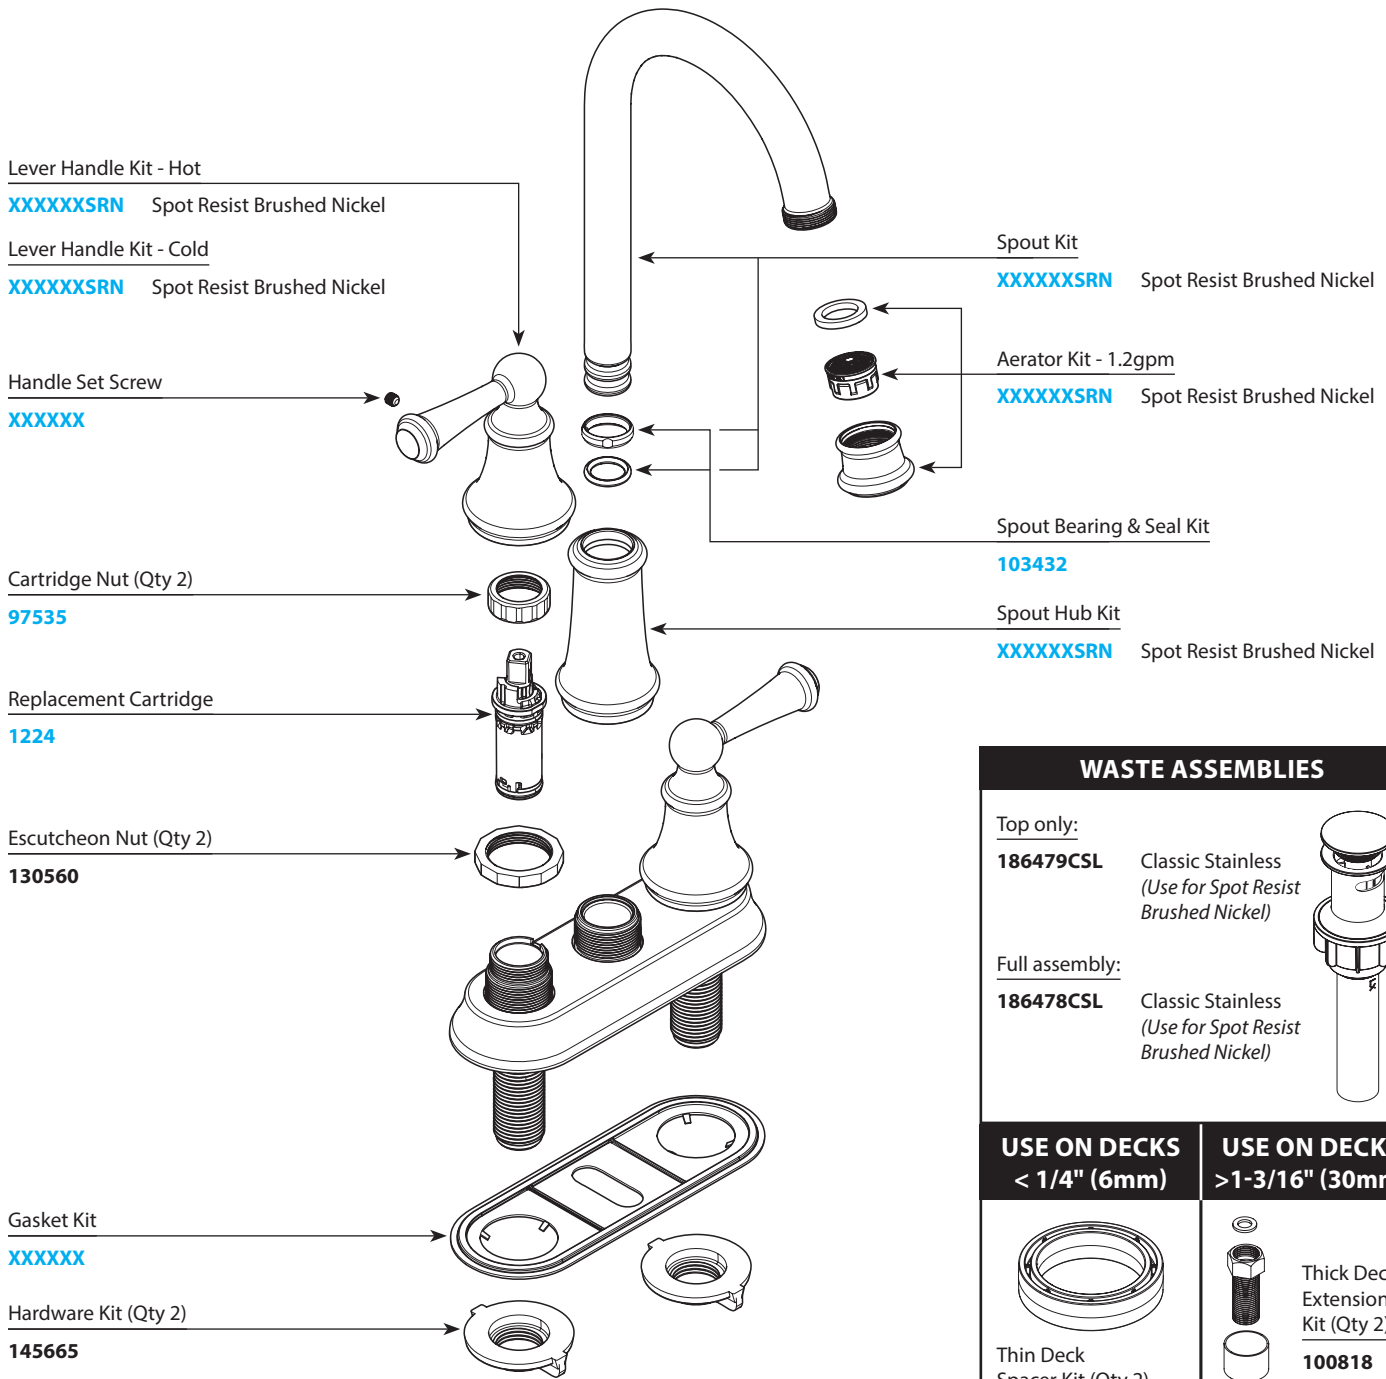

Buy it for looks. Buy it for life.®

Illustrated Parts

■ Order by Part Number

BRECKLYN™		
4" Lavatory Faucet		
MODEL	HANDLE	FINISH
84162SRN	Lever	Spot Resist Brushed Nickel

WASTE ASSEMBLIES	
Top only: 186479CSL Classic Stainless <i>(Use for Spot Resist Brushed Nickel)</i>	
Full assembly: 186478CSL Classic Stainless <i>(Use for Spot Resist Brushed Nickel)</i>	
USE ON DECKS < 1/4" (6mm) Thin Deck Spacer Kit (Qty 2) 146936	USE ON DECKS > 1-3/16" (30mm) Thick Deck Extension Kit (Qty 2) 100818