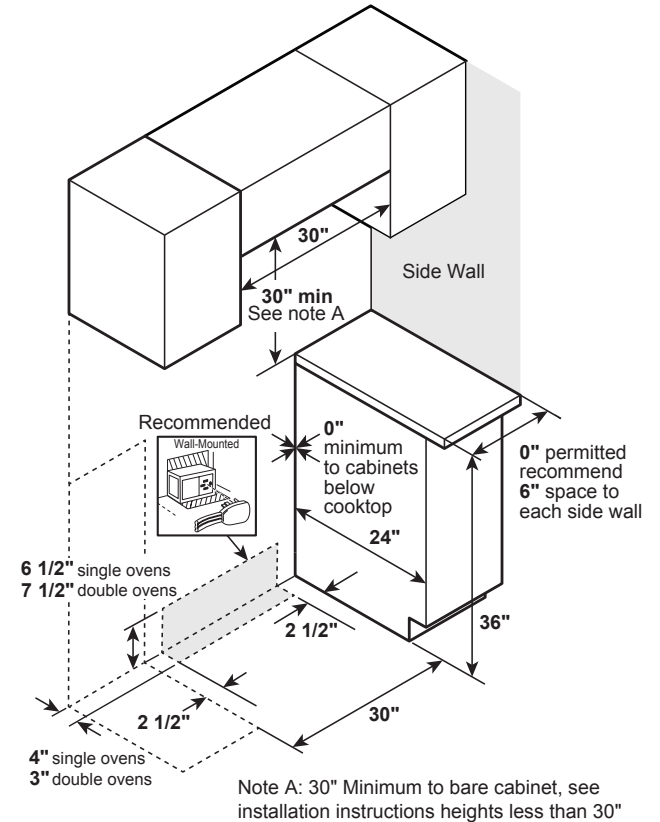

For answers to your Monogram, GE Café™ Series, GE Profile™ Series or GE Appliances product questions, visit our website at geappliances.com or call GE Answer Center® Service, 800.626.2000.

Specification Revised 1/19