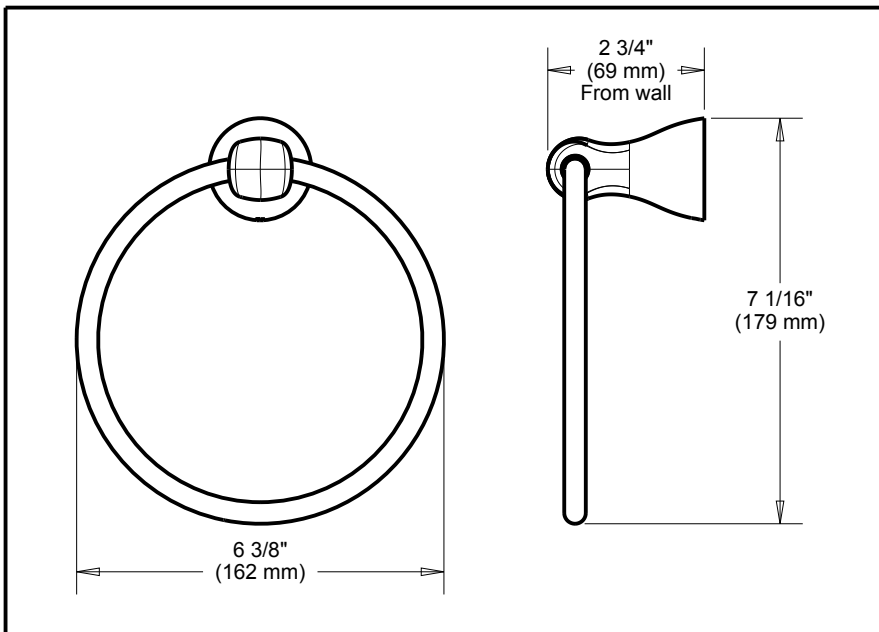

DELTA[®]

ACCESSORIES

- Foundations™ Bath Collection
- Towel Ring

Submitted Model No.: _____

Specific Features: _____

STANDARD SPECIFICATIONS:

- Wood blocking is preferable behind all wall surfaces. If wood blocking is not available, the following fasteners are suggested: Tile/Masonry-Plastic or lead Anchors Plaster/drywall-Toggle bolts.
- Mounting hardware and mounting template included with product.