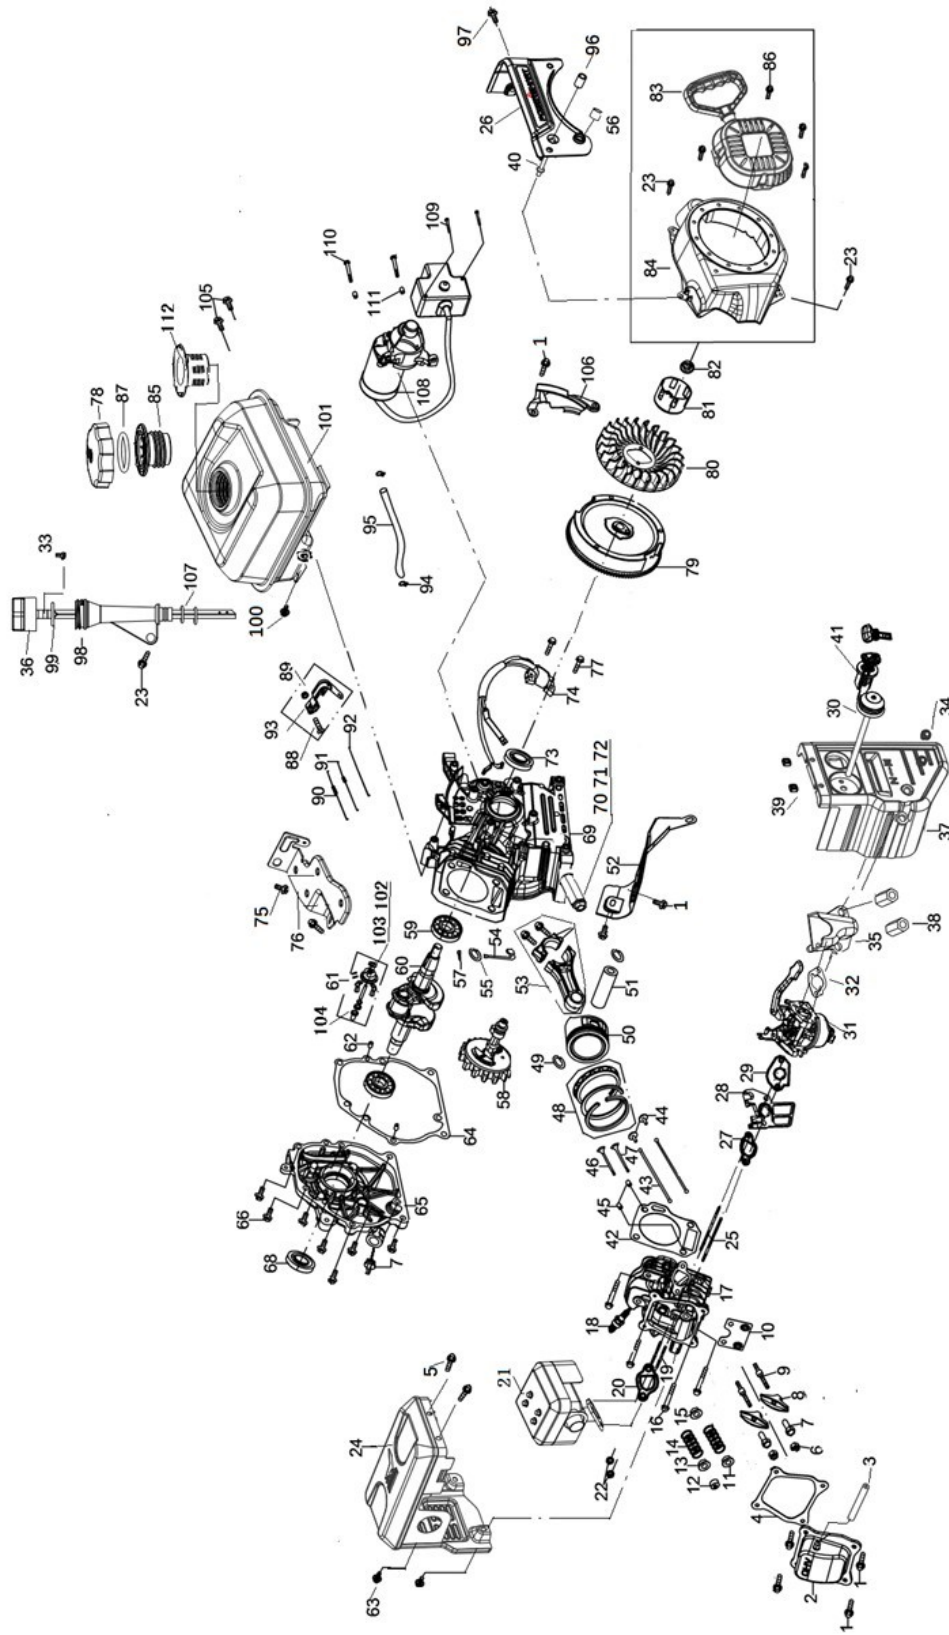

Engine Explode View and Bom List

Item	Stock#	Description	Qty
1	303020444	Hexagon Head Flange Bolt M6X12	7
2	9020960102	Breathing cover	1
3	9051960302	muffler pipe	1
4	9245960103	Cylinder Head Cover Gasket	1
5	303020382	Screw M6X12	2
6	9143960101	Air lock nut	2
7	9143960102	Valve clearance adjusting nut	2
8	9230960101	Valve rocker	2
9	9142960101	Rocker seat locating bolt	2
10	9220960101	Push rod guide plate	1
11	9170960102	Intake valve spring seat	1
12	9402960101	Exhaust valve adjusting cap	1
13	9170960103	Exhaust valve spring seat	1
14	9531960101	Valve spring	2
15	9245960101	Oil shield assembly	1
16	303020620	Bolt M8X60	4
17	9020960101	Cylinder head assembly	1
18	9566960301	Spark Plug	1
19	303010324	Muffler stud	2
20	9245960105	Muffler gasket	1
21	9569960301	Muffler assembly	1
22	303030111	Nut M8	2
23	303020382	Bolt M6X12	4
24	9569960302	Muffler housing	1
25	303010323	Carburetor stud	2
26	9225960302	Fuel tank panel	1
27	9245960107	Seal gasket	1
28	9535960101	Thermal baffle	1
29	9245960108	Seal gasket	1
30	9532960301	Primer pump assembly	1
31	9568960501	carburetor assy	1
32	9245960102	Empty filter washer	1
33	303010095	Self tapping screw ST4X14	1
34	303020382	Bolt M6X12	2
35	9170960101	Empty filter holder	1
36	9198960102	High oil ruler cover	1
37	9225960301	Switch panel	1
38	303020514	Hexagon nut	2
39	303030136	Square nut	2
40	303030135	Stud	2
41	9440960102	Key switch assembly	1
42	9245960204	Cylinder head gasket	1
43	9013960101	Push Rod	2
44	9536960101	Valve lifter	2

Item	Stock#	Description	Qty
57	9534960101	Split cotter	1
58	9158960301	Camshaft assembly	1
59	9158960501	Bearing	2
60	9122960501	Crankshaft assembly	1
61	9438960101	Speed regulating driven gear combination	1
62	9140960103	Location pin	1
63	303020382	Bolt M6X12	2
64	9245960106	Case gasket	1
65	9563960102	Left crankcase cover	1
66	303020509	Bolt M8X32	6
67	9198960101	Oil lever gauge	1
68	9246960101	Oil seal	2
69	9563960101	Crankshaft box body	1
70	303020518	Drain bolt	1
71	303043042	Aluminum washer	1
72	303020508	Purge cock	1
73	9246960101	Oil Seal	1
74	9565960301	Igniter assembly	1
75	303020444	Hexagon head flange bolt	2
76	9228960301	Governor seat fixing plate	1
77	303020490	Bolt M6X25	2
78	9529960302	Fuel tank cap	1
79	9152960501	Flywheel components	1
80	9414960101	Fan	1
81	9194960101	Passive plate	1
82	303020511	Nut M14X1.5	1
83	9528960101	Starter assembly	1
84	9226960301	Wind scooper	1
85	9529960103	Oil tank screw cap	1
86	303020515	Bolt M6X8	4
87	9247960103	O ring	1
88	303020513	T-Bolt	1
89	303030112	Hexagon flange nut with teeth	1
90	9332960101	Speed regulating tension spring	1
91	9332960102	Throttle tension spring	1
92	9013960102	Choke putter	1
93	9230960101	Plunger arm	1
94	9533960201	Tubing clamp	2
95	9051960301	Oil Tube	1
96	9140960306	Bush	1
97	303020382	Bolt M6X12	1
98	9198960103	Oil ruler	1
99	9247960102	O-ring	1
100	303020382	Bolt M6X12	1