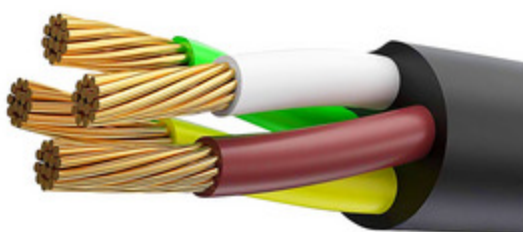

12500W HIGH PERFORMANCE

50AMP 12500W 50FT/15.24M

12500W High Performance

The cord has a configuration of 50 amp 125/250 volts with a max rating of 12500 watts. With these traits, our locking power cord allows you to connect the campground or park power to your RV, Motorhome, Trailer, or vehicle with a built-in CS6364 inlet.