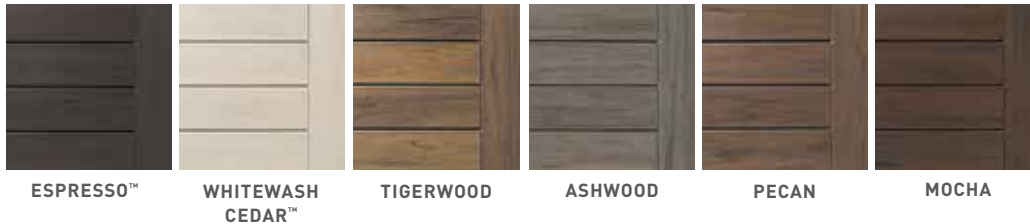

Legacy Collection

Stand apart from run-of-the-mill decks with this stunning, artisanal collection. This decking features a complex blend of several colors, natural board-to-board color variation, and a hand-scraped texture that offers Old World charm. Just as every tree found in nature is unique, every deck board in the Legacy Collection is unique so you can create a one-of-a-kind deck.

Reserve Collection

HOT NEW COLLECTION!

Bold and multi-tonal, the NEW TimberTech® PRO® Reserve Collection is a more durable and slip-resistant decking collection that comes in four on-trend colors. The 4-sided cap contains no wood for best fade and stain resistance in its category. Boards in this collection boast a blend of 3-4 earthy hues with a matte finish. Plus, the collection's classic cathedral wood grain pattern is inspired by rough wire-brushed, reclaimed wood.