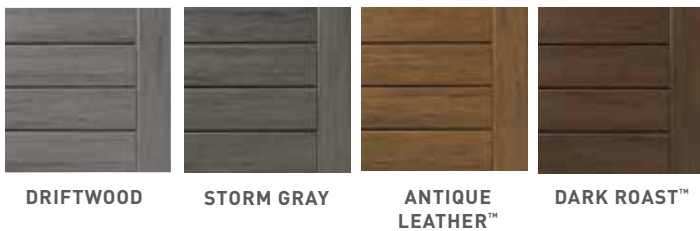

Legacy Collection

Stand apart from run-of-the-mill decks with this stunning, artisanal collection. This decking features a complex blend of several colors, natural board-to-board color variation, and a hand-scraped texture that offers Old World charm. Just as every tree found in nature is unique, every deck board in the Legacy Collection is unique so you can create a one-of-a-kind deck.

Reserve Collection

HOT NEW COLLECTION!

Bold and multi-tonal, the NEW TimberTech® PRO® Reserve Collection is a more durable and slip-resistant decking collection that comes in four on-trend colors. The 4-sided cap contains no wood for best fade and stain resistance in its category. Boards in this collection boast a blend of 3-4 earthy hues with a matte finish. Plus, the collection's classic cathedral wood grain pattern is inspired by rough wire-brushed, reclaimed wood.

The perfect combination of performance, aesthetics, and durability – this new collection features four stunning, on-trend colors, that are elegantly blended in a heavy wired-brushed, reclaimed wood grain pattern