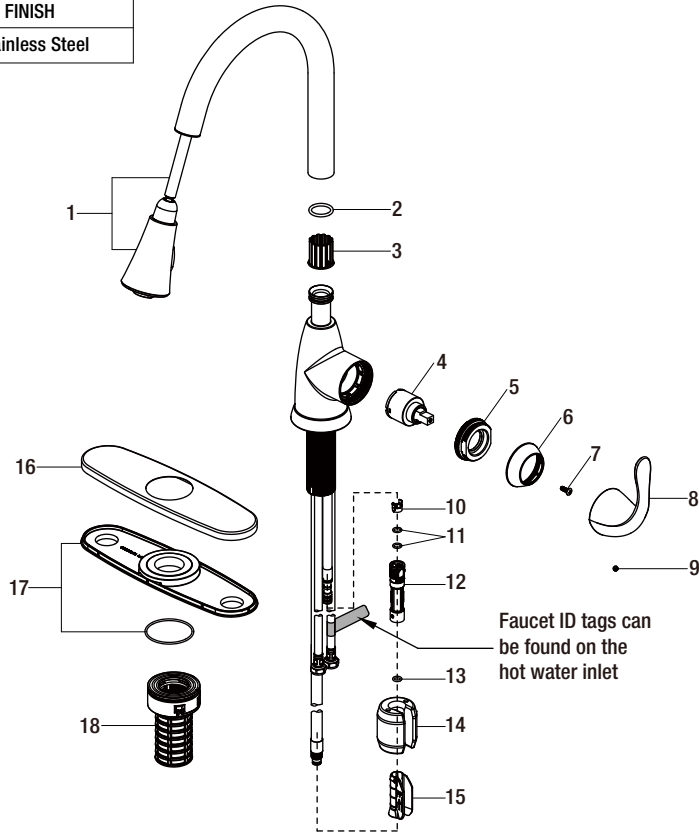

Replacement Parts List

Single Handle Pull-down Kitchen Faucet

MODEL	SKU #	FINISH
HD67551-1208D2	883432	Stainless Steel

Many replacement parts can be purchased online or at your local store. Please use the table below to identify the part SKU number needed, go to HOMEDEPOT.COM, and check for online and store availability. If you can't find the part you are looking for, please call 1-855-HD-GLACIER.

Part	Description	Part #	Internet SKU #	Store SKU #
1	Sprayhead and Hose	RP3844008D2		
1.1	Sprayhead		301158234	
2	O-ring	RP60006		
3	Wearable ring	RP64220		
4	Cartridge	RP20044	301158214	
5	Bonnet nut	RP70528		
6	Cap	RP8050308D2		
7	Screw	RP50015		
8	Handle	RP1343308D2		
9	Set screw	RP50002		

Part	Description	Part #	Internet SKU #	Store SKU #
10	Block	RP70421		
11	O-ring	RP60002		
12	Quick connect assembly	RP70697		
13	O-ring	RP60089		
14	Weight	RP70689	207093823	
15	Weight clip	RP64204		
16	Escutcheon	RP8054408D2		
17	Gasket	RP80545		
18	FastMount™	RP56096		