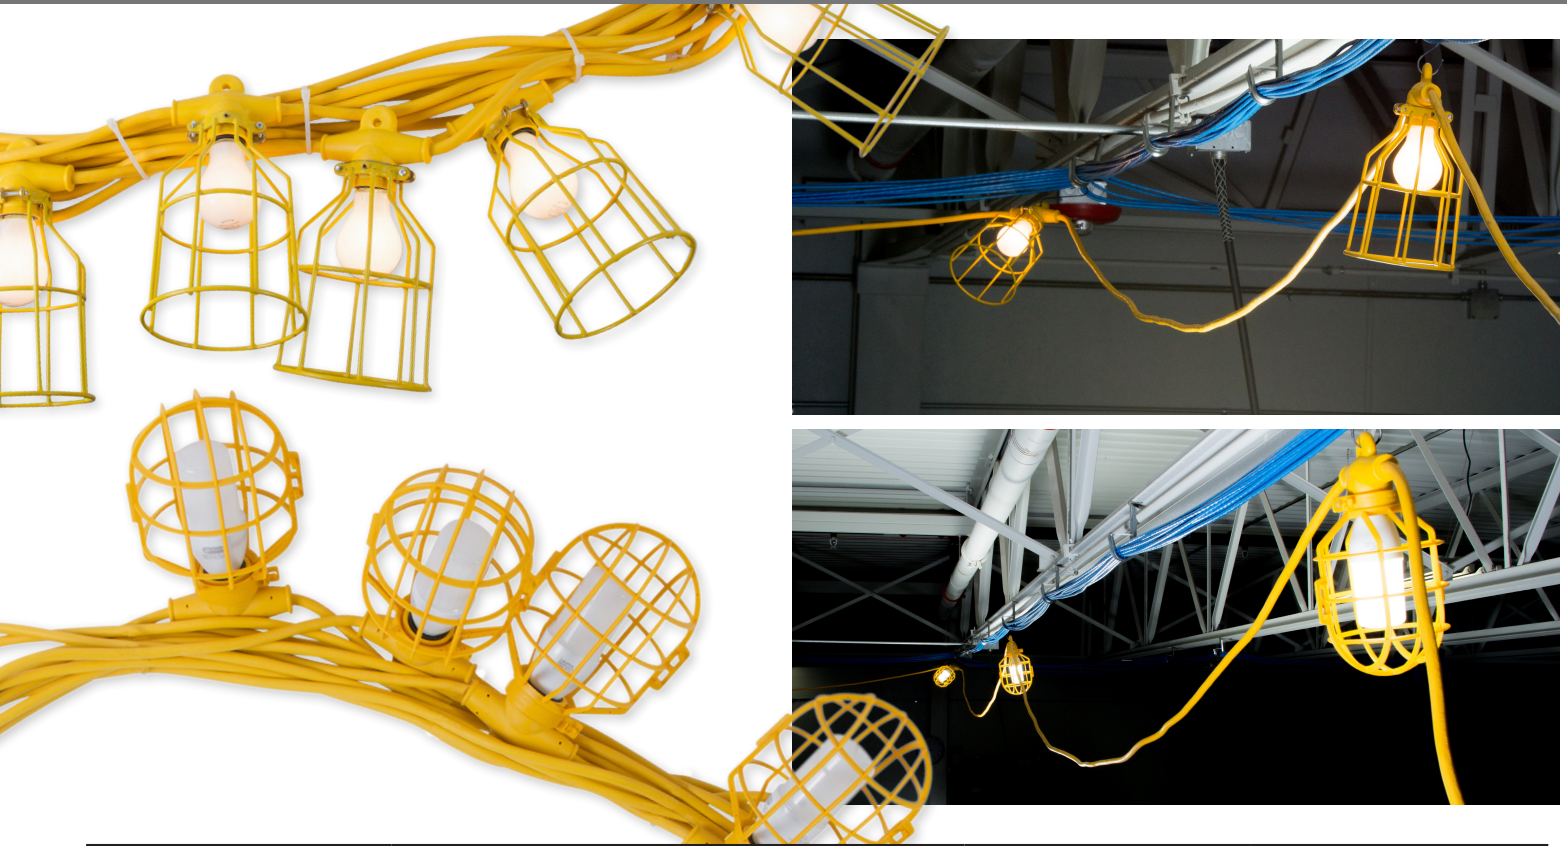

NEW Temporary String Lights

	LIGHT-DUTY (YFW)	PRO SERIES (GL)	DELUXE SERIES (GL)	Custom Series (GLCustom)
Indoor Rated	✓	✓	✓	✓
Outdoor Rated	✓	✓	✓	✓
Wire Size (AWG)	14/2 AWG	SJTW 14/3 or 12/3 AWG	SJTW 14/2, 14/3 AWG	14/2, 12/2 AWG
Flat or Round Wire	Flat	Round	Round	Round
Wire Type	Stranded	Stranded	Stranded	Stranded
OSHA Compliant	✓	✓	✓	✓
NEC Compliant	✓	✓	✓	✓
ETL Approved	—	✓	✓	—
Rated For Damp Applications	✓	✓	✓	✓
Lamp Type/Included	150w max Type A / Not Included	150w max Type A / Not Included	150W max Type A / Yes***	150W max Type A / Not Included
Compatible Lamp Types	Incandescent, CFL, LED	Incandescent, CFL, LED	Incandescent, CFL, LED	Incandescent, CFL, LED
Cage Type/Include	Plastic / Yes Included	Plastic or Metal / Yes Included	Plastic / Yes Included	Optional
Cage Feature	Snap Lock Cage	Snap Lock Cage**	Snap Lock Cage	Snap Lock Cage**
Lamp Holder Type	Medium Base	Medium Base	Medium Base	Medium Base
Plug End Type	None - Hardwiring or Plug assembly Required	15A Male and Female Included	15A Male and Female Included	None Unless Requested (Available Options: Straight Blade, Twist Lock)
Lamp Holder Distance	Every 10ft. on Center or Every 20ft on Center*	Every 10ft. on Center	Every 10ft. on Center	Varies Based on Request, 1ft. Minimum Spacing
Available Lengths	50ft., 100ft., 200ft.	50ft., 100ft	50ft., 100ft	Varies Based on Request
Color	Black Holder, Yellow Wire/Cage	All Yellow	All Yellow	Varies Based on Request
Custom lengths and Configurations Available	—	—	—	✓
Country of Origin	U.S.A.	China	China	U.S.A.

*200ft lengths are every 20ft. on Center, **Snap Lock Cage only available in Plastic, ***12w LED Lamp Included with GL100142STK