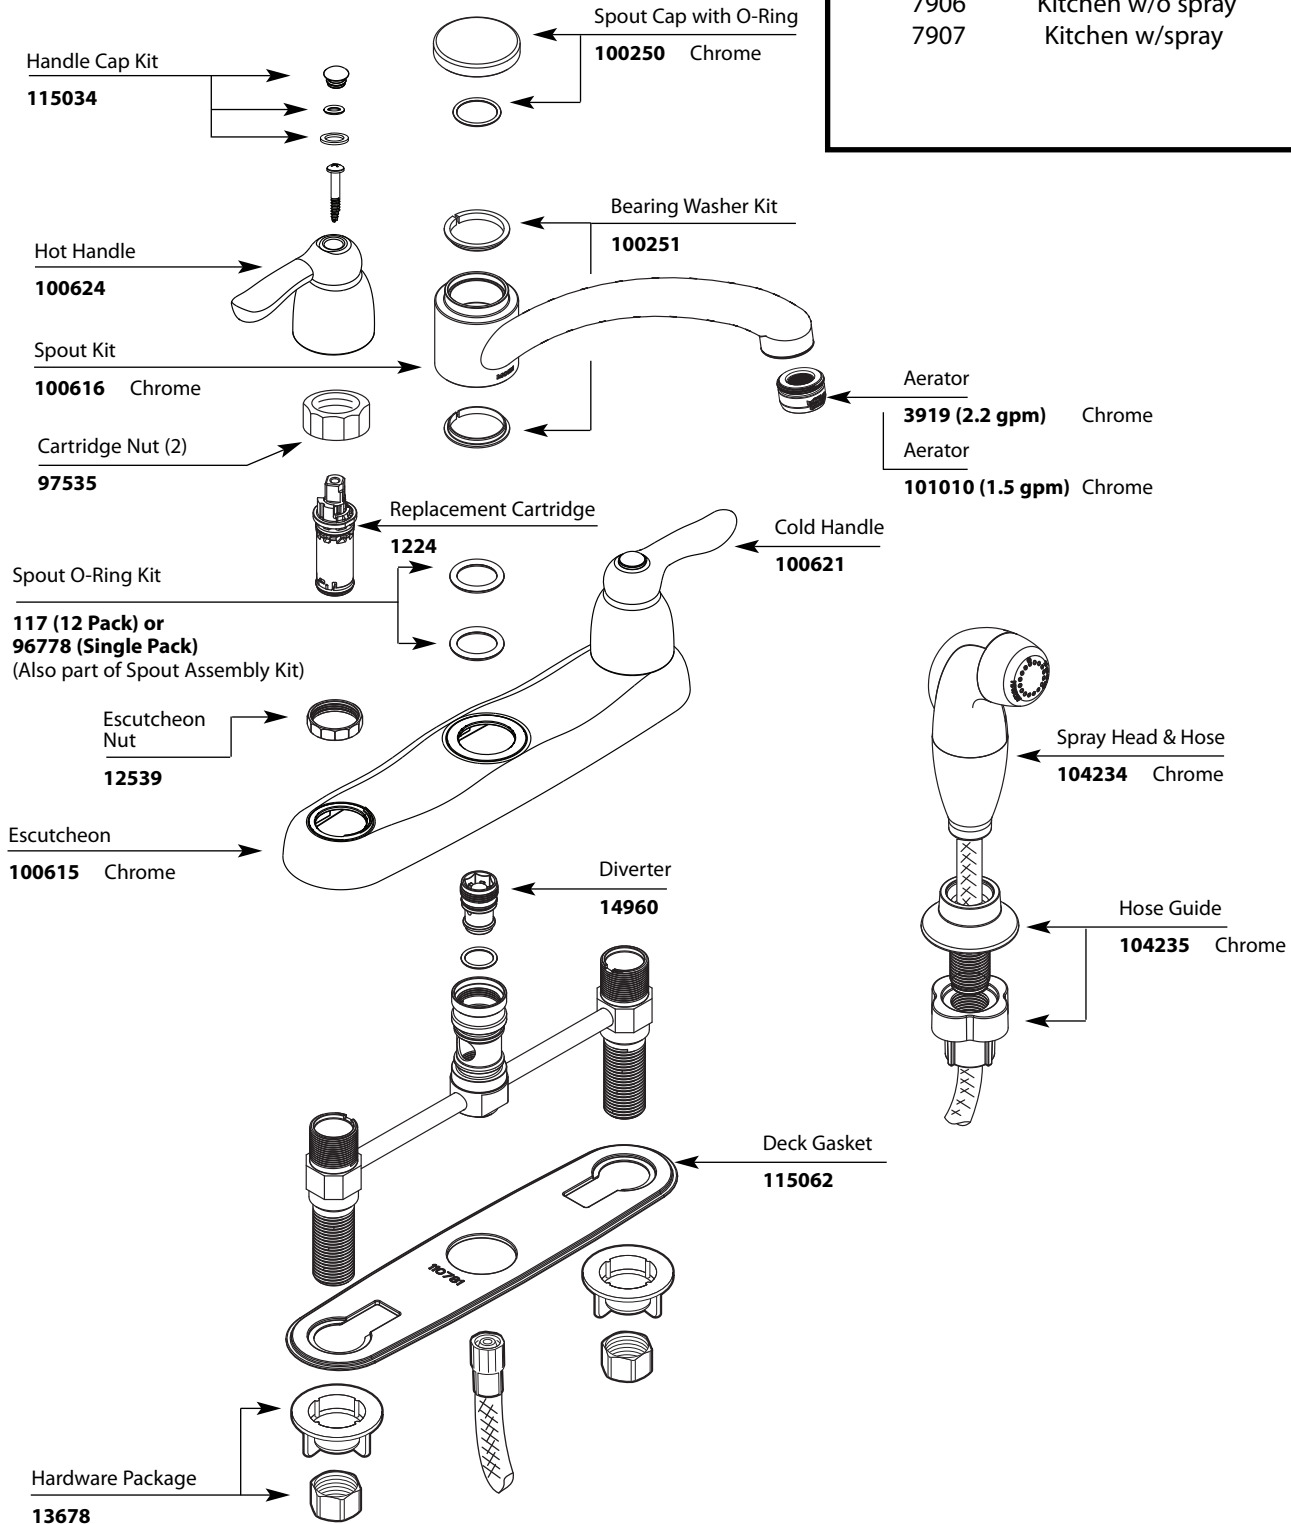

# Illustrated Parts

■ Order by Part Number

CHATEAU®		
Two-Handle Lever Style Faucet		
MODEL	TYPE	FINISH
7906	Kitchen w/o spray	Chrome
7907	Kitchen w/spray	Chrome

TO ORDER PARTS CALL: 1-800-BUY-MOEN  
www.moen.com