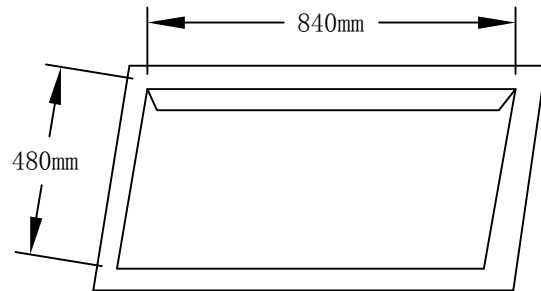

Product
Dimension (WxDxH)
900mmx510mmx95mm

Product
Dimension (WxDxH)
35.4"x20.08"x3.74"

Cut-Out
Dimension (WxD)
840mmX480mm

Cut-Out
Dimension (WxD)
33.07"x18.9"