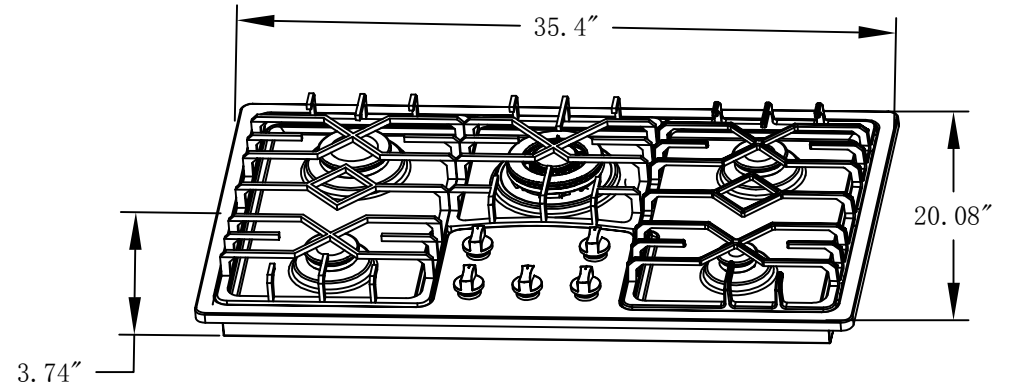

Product
Dimension (WxDxH)
900mmx510mmx95mm

Product
Dimension (WxDxH)
35.4"x20.08"x3.74"

Cut-Out
Dimension (WxD)
840mmX480mm

Cut-Out
Dimension (WxD)
33.07"x18.9"