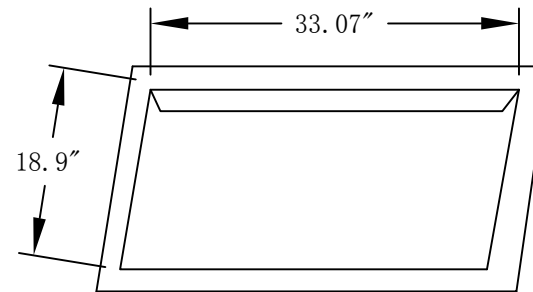

Product
Dimension (WxDxH)
900mmx510mmx95mm

Product
Dimension (WxDxH)
35.4"x20.08"x3.74"

Cut-Out
Dimension (WxD)
840mmX480mm

Cut-Out
Dimension (WxD)
33.07"x18.9"