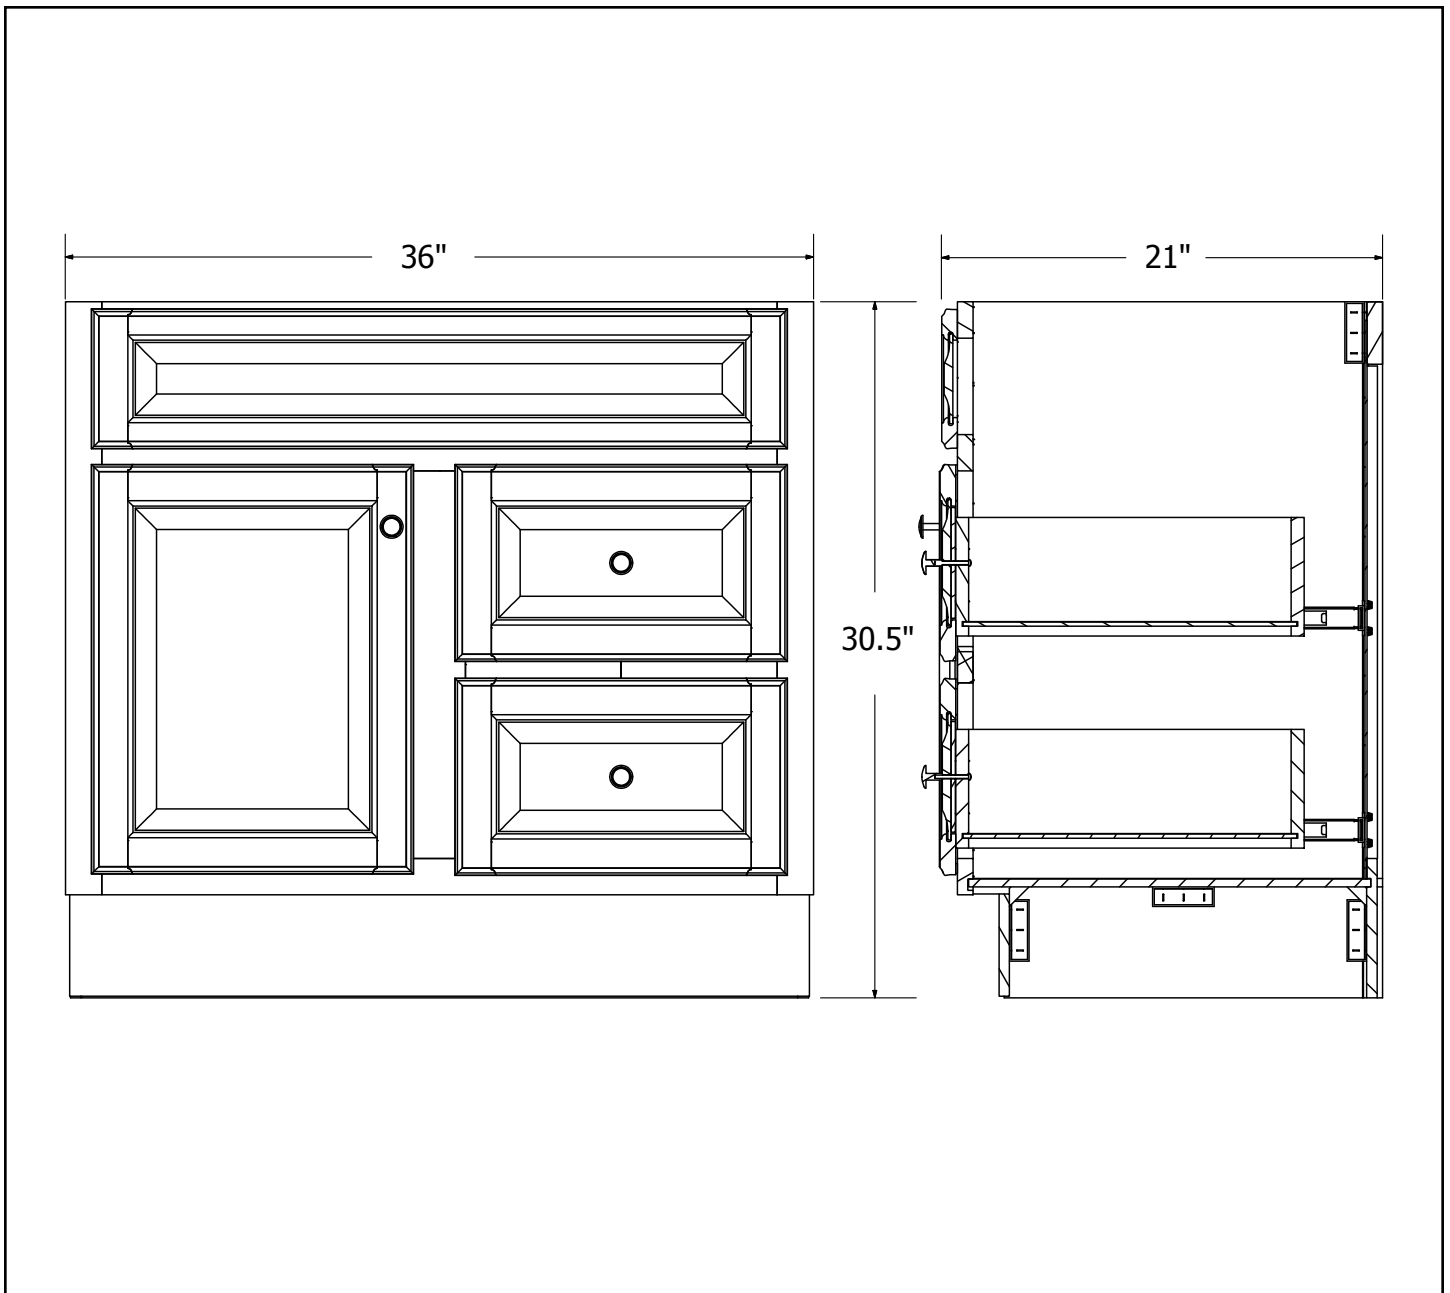

GLACIER BAY®

HAMPTON SERIES - OAK

36" Vanity Cabinet

HOA36DY

The information contained in this drawing is the sole property of RSI Home Products.
Any reproduction in part or as a whole without the written permission of RSI Home Products is prohibited.