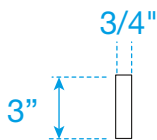

WYNDHAM COLLECTION

Edge Profile - Eased

Note - All Measurements are $\pm 1/4"$.

Side splash is reversible.

Replacement for Wyndham Collection products (except Andover).

Products from other brands may not be compatible.

Marble is a natural stone so variations in color and grain will occur and are completely normal. We cannot guarantee an exact match to your existing counter.

WC-1414-SS