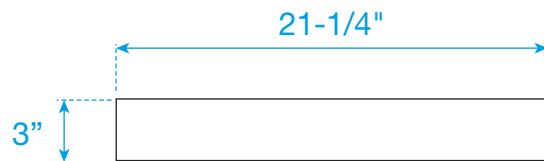

WYNDHAM COLLECTION

Edge Profile - Eased

Note - All Measurements are $\pm 1/4"$.

Side splash is reversible.

Replacement for Wyndham Collection products (except Andover).

Products from other brands may not be compatible.

Marble is a natural stone so variations in color and grain will occur and are completely normal. We cannot guarantee an exact match to your existing counter.

WC-1414-SS