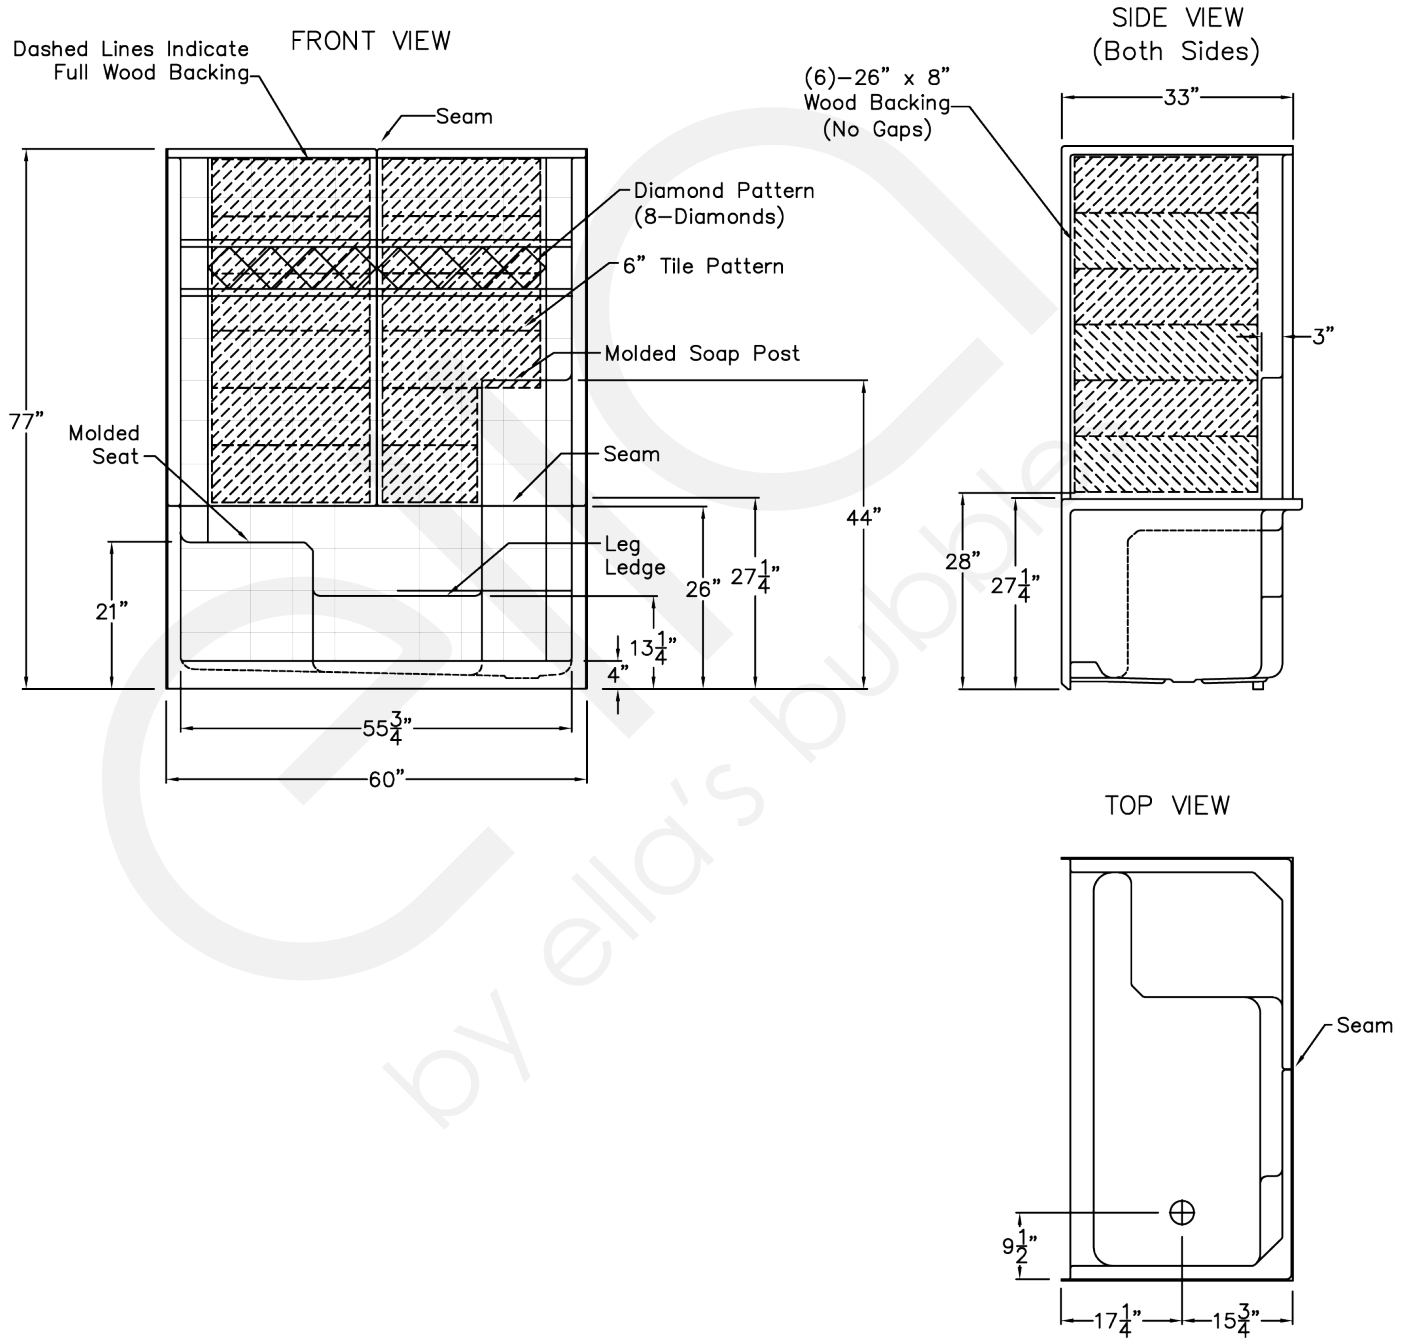

Disclaimer:

In an effort to continually improve our product, specifications and configurations are subject to change without notice. Before ordering or installing, consider future access to essential equipment. Due to the nature of the materials, dimensions may vary $\pm 1/2"$.