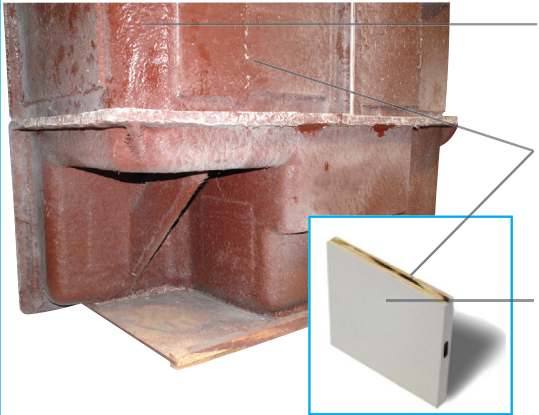

Low Threshold Shower Features

STRENGTH

Wood & Steel Reinforced Walls