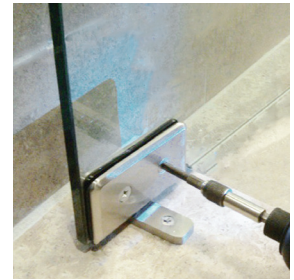

## ADAPTABILITY

Customized Accessory Placement

The wood reinforced core walls allow the fixtures to be installed right onto the wall studs by eliminating the need for a drywall backing.

## SHOWER DOOR FRIENDLY

Your choice: Curtain or Door

Square corners in Ella shower construction allow for framed or frameless shower doors to be installed.

Image for illustration only

## FRONT SIDE INSTALLATION

Aluminum Pin and Slot System for a contractor friendly front side installation.

An installation may be finished in a fraction of the time. No more need to get behind the panels to bolt large panels together.