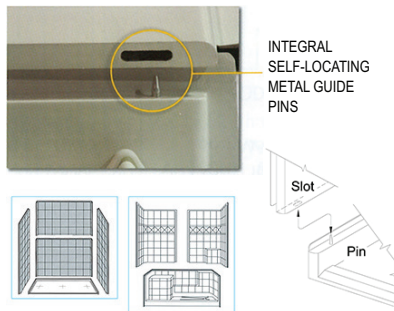

## STRENGTH

Wood & Steel Reinforced Walls

Fiberglass resin structural substrate cures to a seamless strong encasement.

All panels are backed with 3/8" wood, accessories can be installed anywhere.

Premium Marine-grade Gel-coat fiberglass surface for beautiful, long-lasting shower surface.

## ADAPTABILITY

Customized Accessory Placement

The wood reinforced core walls allow the fixtures to be installed right onto the wall studs by eliminating the need for a drywall backing.

## SHOWER DOOR FRIENDLY

Your choice: Curtain or Door

Square corners in Ella shower construction allow for framed or frameless shower doors to be installed.

Image for illustration only

## FRONT SIDE INSTALLATION

Aluminum Pin and Slot System for a contractor friendly front side installation.

An installation may be finished in a fraction of the time. No more need to get behind the panels to bolt large panels together.