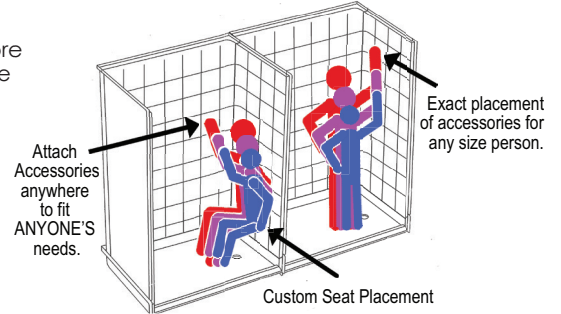

ADAPTABILITY

Customized Accessory Placement

The wood reinforced core walls allow the fixtures to be installed right onto the wall studs by eliminating the need for a drywall backing.

SHOWER DOOR FRIENDLY

Your choice: Curtain or Door

Square corners in Ella shower construction allow for framed or frameless shower doors to be installed.