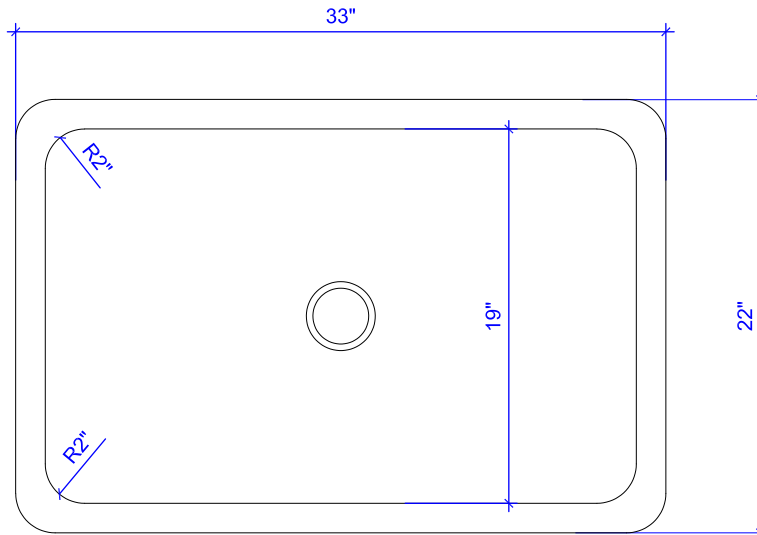

Ganku Farmhouse Copper Sink

Technical Specifications

- + Outer - 33" x 22" x 9"
- + Inner - 30" x 19" x 9"
- + Tub Rim - 1.5"
- + Drain - 3.5" diameter center drain
- + Thickness - 16 gauge pure copper

FRONT VIEW