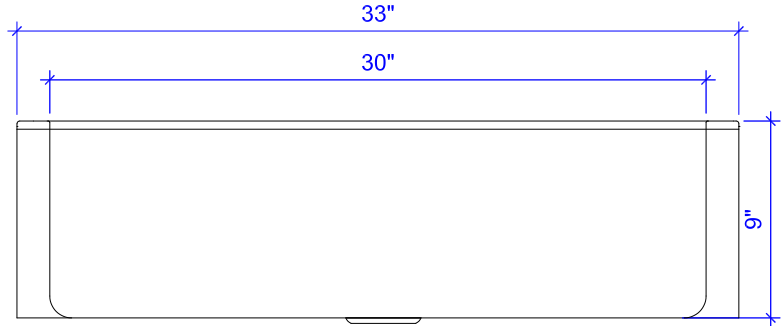

Ganku Farmhouse Copper Sink

REAL COPPER
SINKOLOGY™
Best Sink. Best Price.

Models: # [SK303-33SC](#)

33" x 22" x 9"

Features

- + Handmade 16 Gauge Copper
- + Antique Copper Finish
- + Front Apron Wrap Approx. 2.5"
- + Lifetime Warranty

Ganku Farmhouse Copper Sink

Technical Specifications

- + Outer - 33" x 22" x 9"
- + Inner - 30" x 19" x 9"
- + Tub Rim - 1.5"
- + Drain - 3.5" diameter center drain
- + Thickness - 16 gauge pure copper

FRONT VIEW