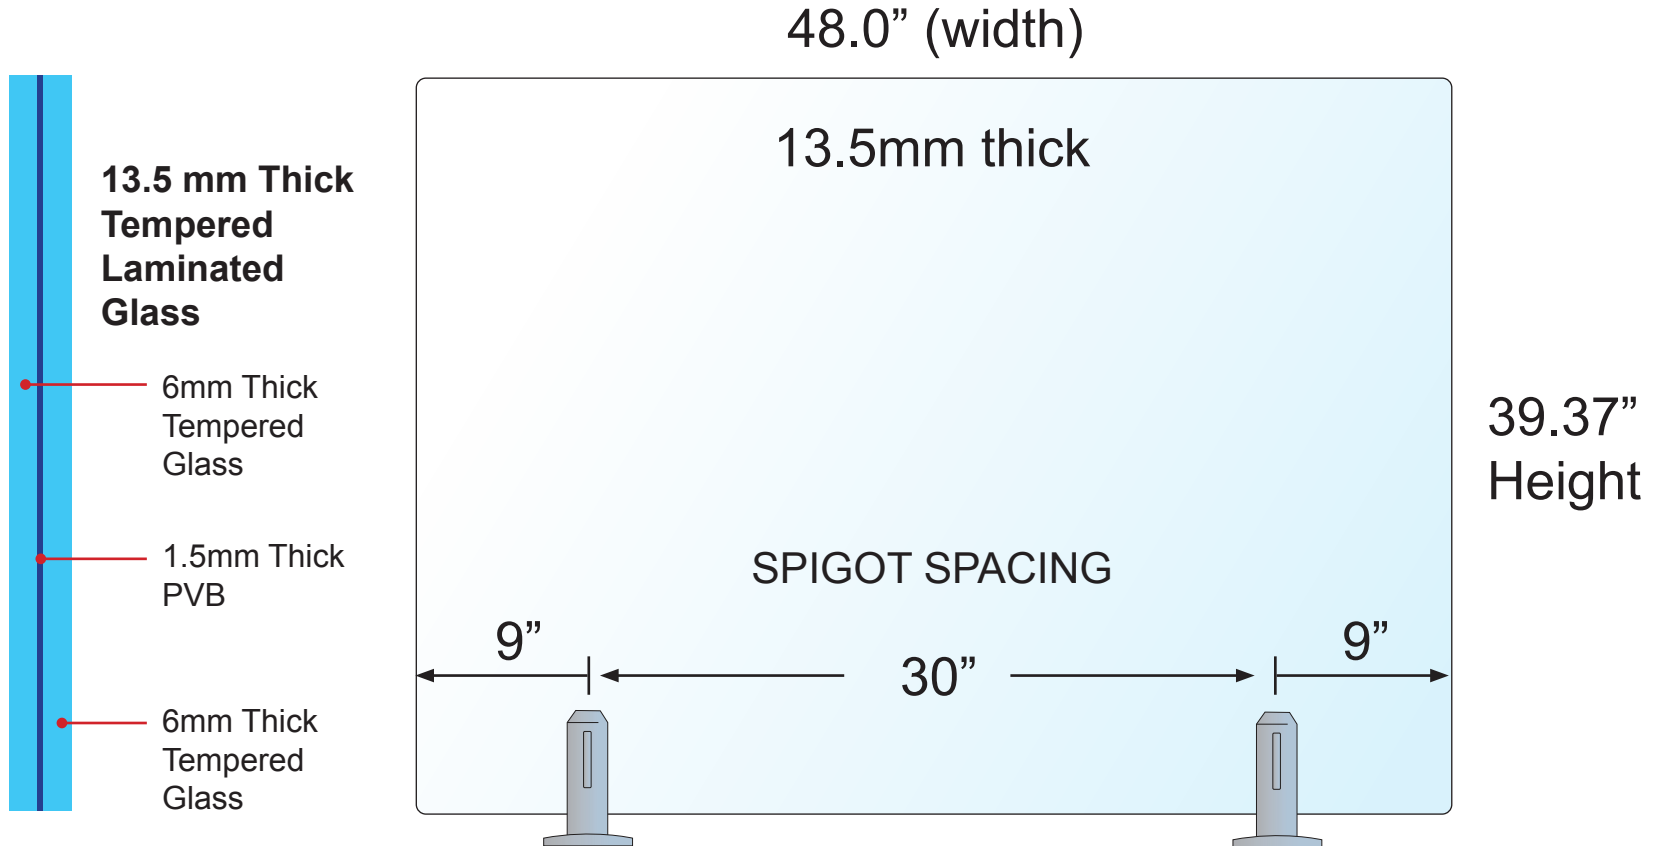

54.0" (width)

13.5mm thick

39.37"
Height

**13.5 mm Thick
Tempered
Laminated
Glass**

6mm Thick
Tempered
Glass

1.5mm Thick
PVB

6mm Thick
Tempered
Glass

SPIGOT SPACING

11.5"

31"

11.5"

ClearView
GLASS RAILINGS

48" WIDTH GLASS PANEL SPECS

ClearView
GLASS RAILINGS

42" WIDTH GLASS PANEL SPECS

ClearView
GLASS RAILINGS

36" WIDTH GLASS PANEL SPECS

ClearView
GLASS RAILINGS

30" WIDTH GLASS PANEL SPECS

ClearView
GLASS RAILINGS

24" WIDTH GLASS PANEL SPECS

ClearView
GLASS RAILINGS

18" WIDTH GLASS PANEL SPECS

ClearView
GLASS RAILINGS

12" WIDTH GLASS PANEL SPECS