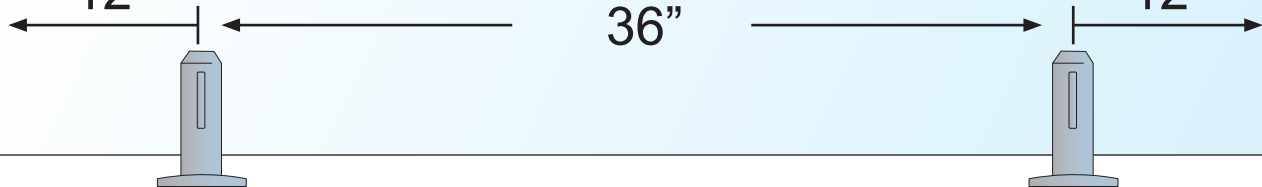

HERCULES GLASS PANEL SPEC SHEETS

ClearView
GLASS RAILINGS

60" WIDTH GLASS PANEL SPECS

60.0" (width)

13.5mm thick

**13.5 mm Thick
Tempered
Laminated
Glass**

6mm Thick
Tempered
Glass

1.5mm Thick
PVB

6mm Thick
Tempered
Glass

39.37"
Height

SPIGOT SPACING

12"

36"

12"

ClearView
GLASS RAILINGS

54" WIDTH GLASS PANEL SPECS

54.0" (width)

13.5mm thick

39.37"
Height

**13.5 mm Thick
Tempered
Laminated
Glass**

6mm Thick
Tempered
Glass

1.5mm Thick
PVB

6mm Thick
Tempered
Glass

SPIGOT SPACING

11.5"

31"

11.5"

ClearView
GLASS RAILINGS

48" WIDTH GLASS PANEL SPECS

ClearView
GLASS RAILINGS

42" WIDTH GLASS PANEL SPECS

ClearView
GLASS RAILINGS