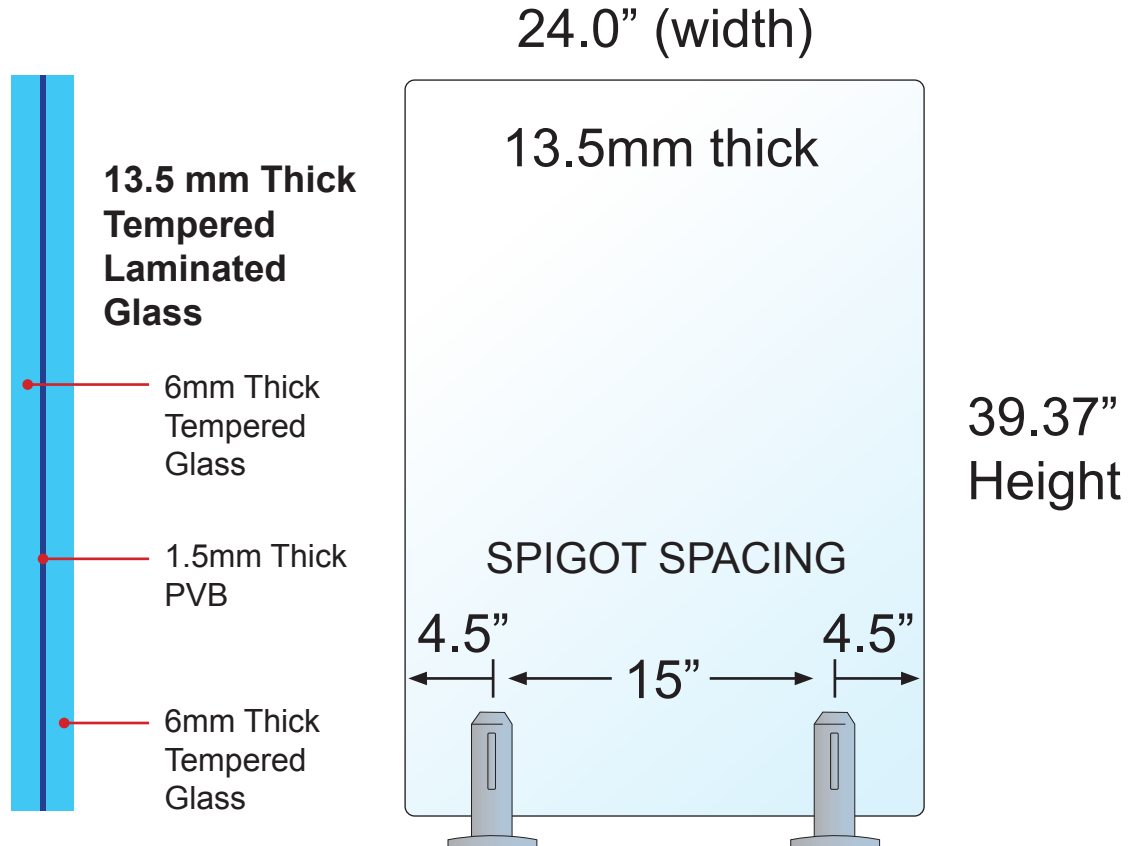

54.0" (width)

13.5mm thick

39.37"
Height

**13.5 mm Thick
Tempered
Laminated
Glass**

6mm Thick
Tempered
Glass

1.5mm Thick
PVB

6mm Thick
Tempered
Glass

SPIGOT SPACING

11.5"

31"

11.5"

ClearView
GLASS RAILINGS

48" WIDTH GLASS PANEL SPECS

ClearView
GLASS RAILINGS

42" WIDTH GLASS PANEL SPECS

ClearView
GLASS RAILINGS

36" WIDTH GLASS PANEL SPECS

ClearView
GLASS RAILINGS

30" WIDTH GLASS PANEL SPECS

ClearView
GLASS RAILINGS

24" WIDTH GLASS PANEL SPECS

ClearView
GLASS RAILINGS

18" WIDTH GLASS PANEL SPECS

ClearView
GLASS RAILINGS

12" WIDTH GLASS PANEL SPECS