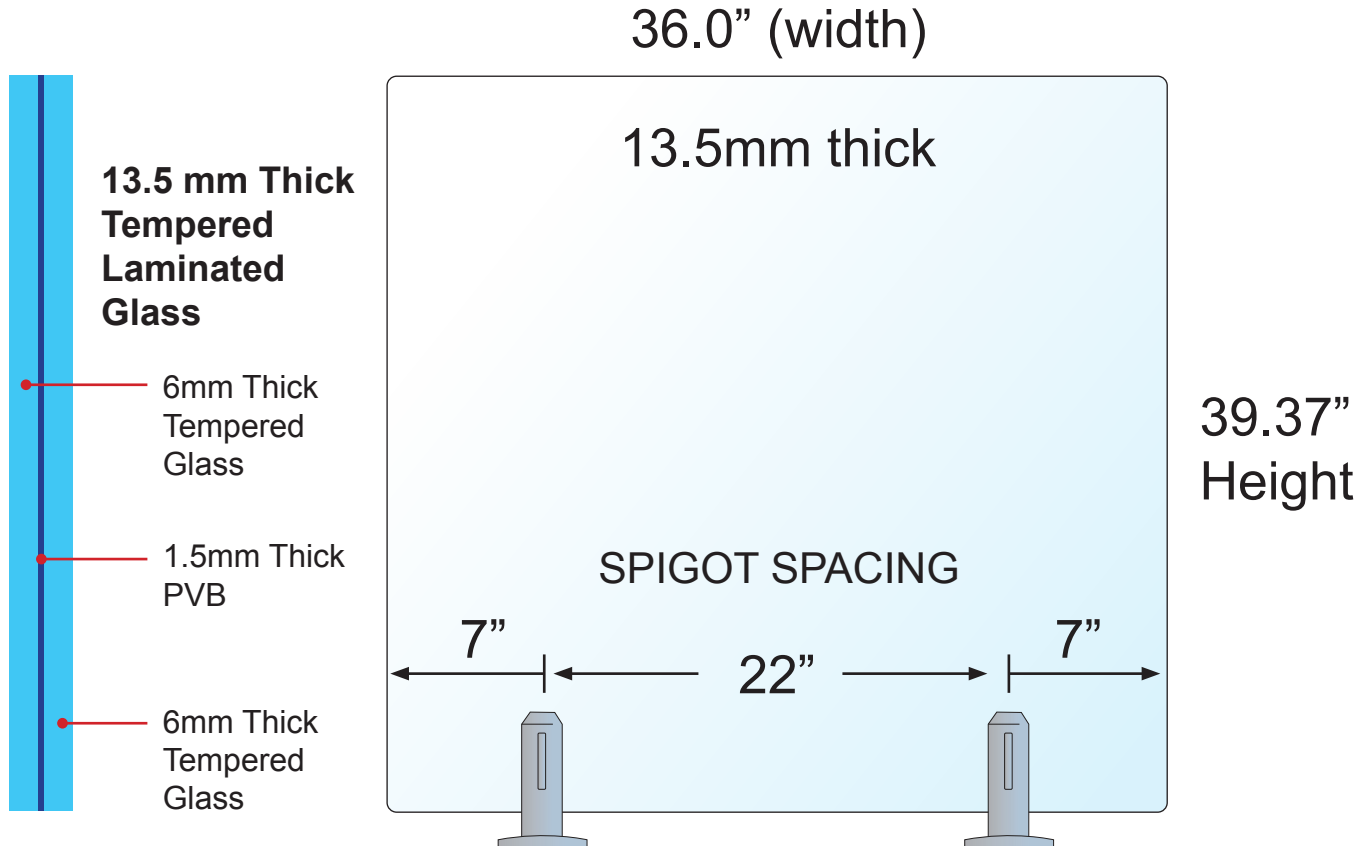

54.0" (width)

13.5mm thick

39.37"
Height

**13.5 mm Thick
Tempered
Laminated
Glass**

6mm Thick
Tempered
Glass

1.5mm Thick
PVB

6mm Thick
Tempered
Glass

SPIGOT SPACING

11.5"

31"

11.5"

ClearView
GLASS RAILINGS

48" WIDTH GLASS PANEL SPECS

ClearView
GLASS RAILINGS

42" WIDTH GLASS PANEL SPECS

ClearView
GLASS RAILINGS

36" WIDTH GLASS PANEL SPECS

ClearView
GLASS RAILINGS

30" WIDTH GLASS PANEL SPECS

ClearView
GLASS RAILINGS

24" WIDTH GLASS PANEL SPECS

ClearView
GLASS RAILINGS

18" WIDTH GLASS PANEL SPECS

ClearView
GLASS RAILINGS

12" WIDTH GLASS PANEL SPECS