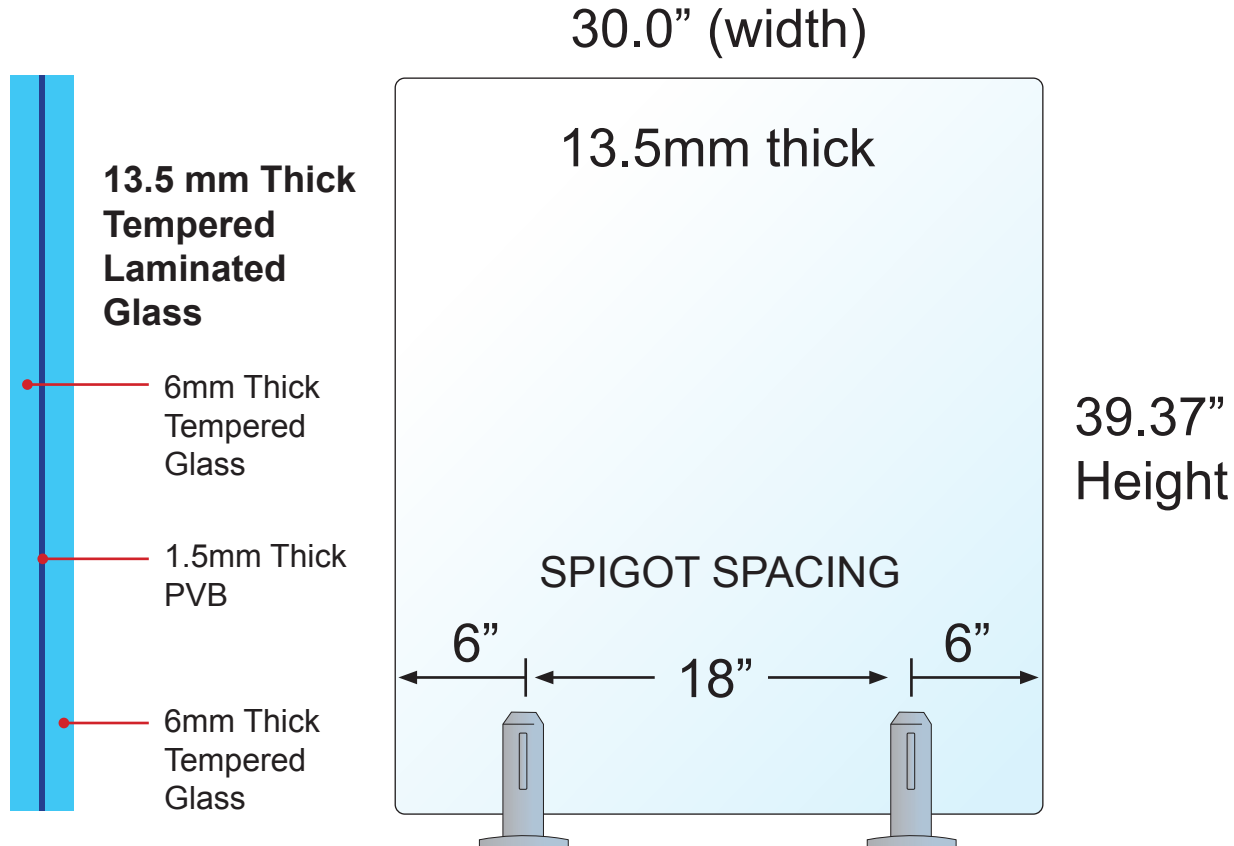

54.0" (width)

13.5mm thick

39.37"
Height

**13.5 mm Thick
Tempered
Laminated
Glass**

6mm Thick
Tempered
Glass

1.5mm Thick
PVB

6mm Thick
Tempered
Glass

SPIGOT SPACING

11.5"

31"

11.5"

ClearView
GLASS RAILINGS

48" WIDTH GLASS PANEL SPECS

ClearView
GLASS RAILINGS

42" WIDTH GLASS PANEL SPECS

ClearView
GLASS RAILINGS

36" WIDTH GLASS PANEL SPECS

ClearView
GLASS RAILINGS

30" WIDTH GLASS PANEL SPECS

ClearView
GLASS RAILINGS

24" WIDTH GLASS PANEL SPECS

ClearView
GLASS RAILINGS

18" WIDTH GLASS PANEL SPECS

ClearView
GLASS RAILINGS

12" WIDTH GLASS PANEL SPECS