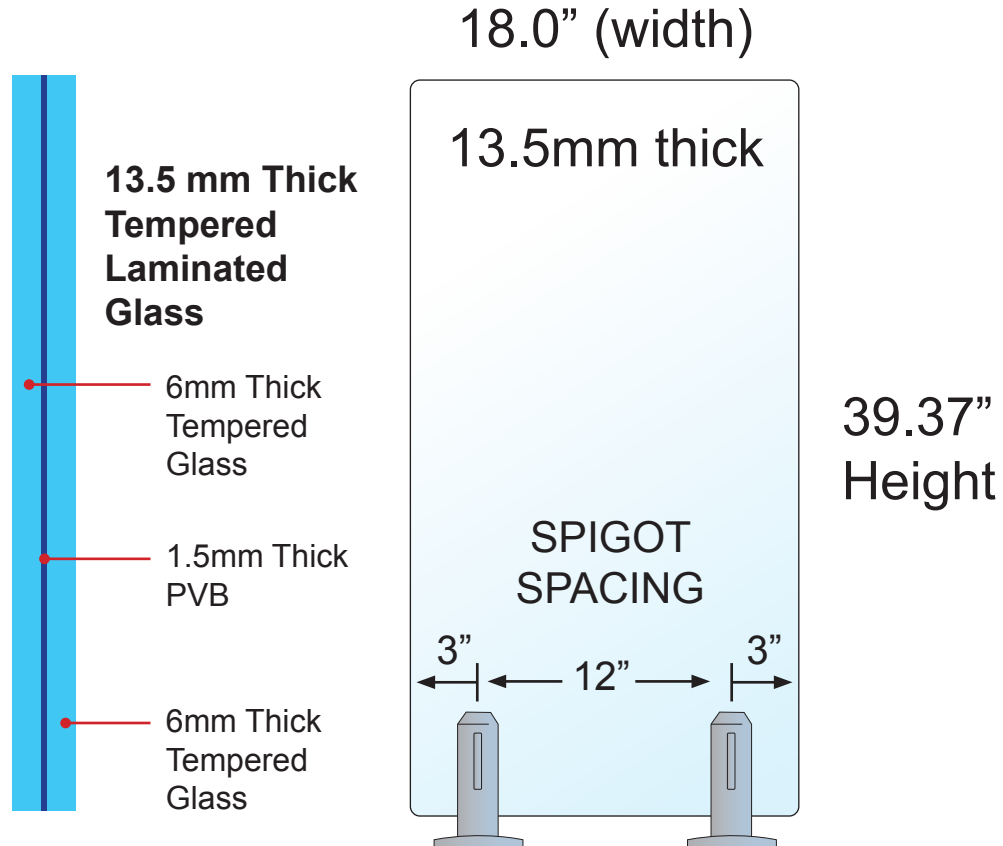

54.0" (width)

13.5mm thick

39.37"
Height

**13.5 mm Thick
Tempered
Laminated
Glass**

6mm Thick
Tempered
Glass

1.5mm Thick
PVB

6mm Thick
Tempered
Glass

SPIGOT SPACING

11.5"

31"

11.5"

ClearView
GLASS RAILINGS

48" WIDTH GLASS PANEL SPECS

ClearView
GLASS RAILINGS

42" WIDTH GLASS PANEL SPECS

ClearView
GLASS RAILINGS

36" WIDTH GLASS PANEL SPECS

ClearView
GLASS RAILINGS

30" WIDTH GLASS PANEL SPECS

ClearView
GLASS RAILINGS

24" WIDTH GLASS PANEL SPECS

ClearView
GLASS RAILINGS

18" WIDTH GLASS PANEL SPECS

ClearView
GLASS RAILINGS

12" WIDTH GLASS PANEL SPECS