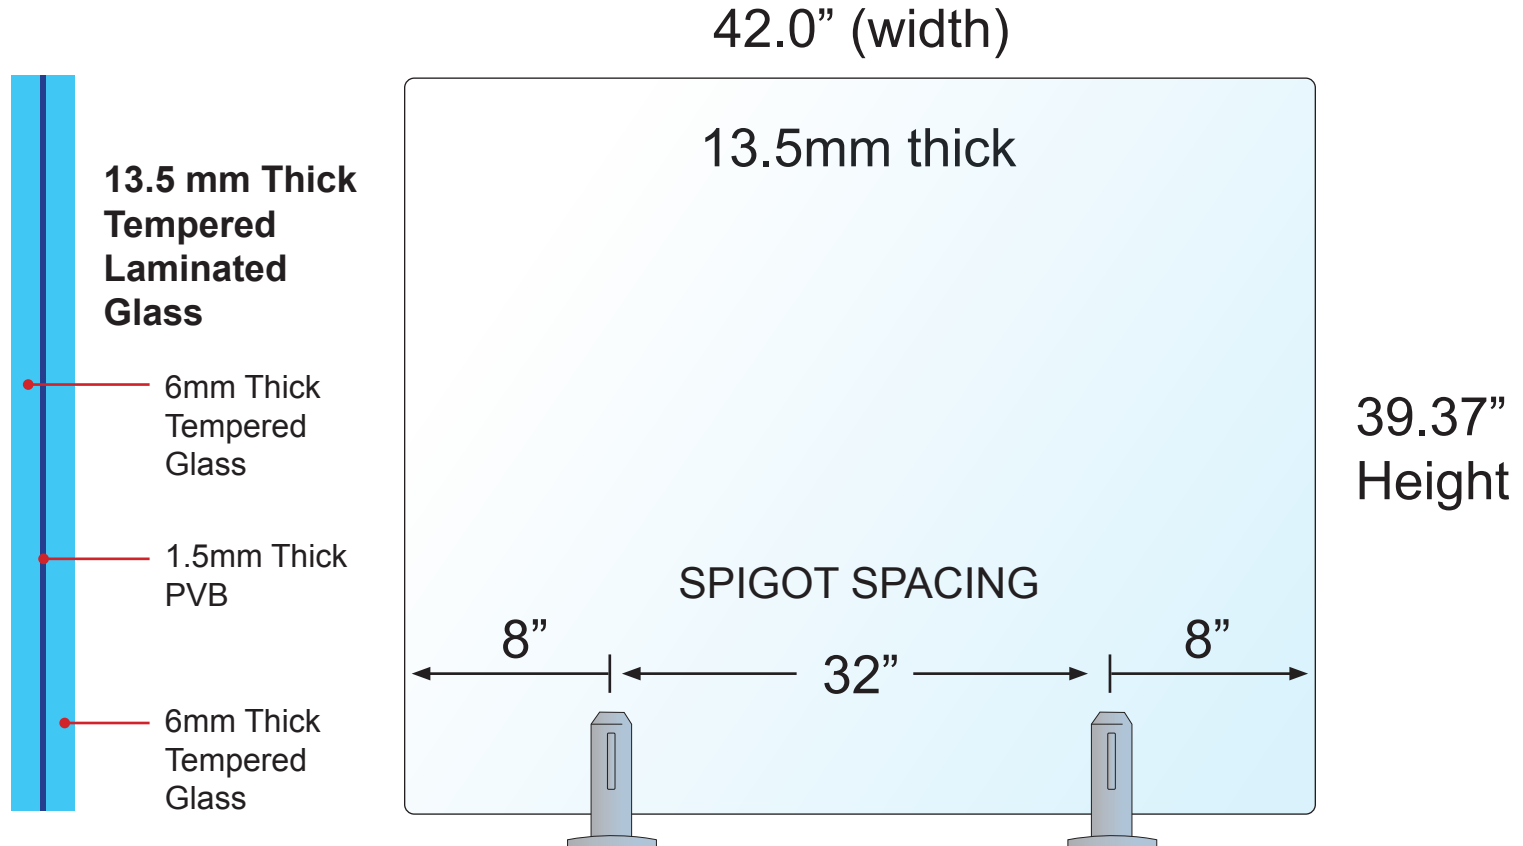

54.0" (width)

13.5mm thick

39.37"
Height

**13.5 mm Thick
Tempered
Laminated
Glass**

6mm Thick
Tempered
Glass

1.5mm Thick
PVB

6mm Thick
Tempered
Glass

SPIGOT SPACING

11.5"

31"

11.5"

ClearView
GLASS RAILINGS

48" WIDTH GLASS PANEL SPECS

ClearView
GLASS RAILINGS

42" WIDTH GLASS PANEL SPECS

ClearView
GLASS RAILINGS

36" WIDTH GLASS PANEL SPECS

ClearView
GLASS RAILINGS

30" WIDTH GLASS PANEL SPECS

ClearView
GLASS RAILINGS

24" WIDTH GLASS PANEL SPECS

ClearView
GLASS RAILINGS

18" WIDTH GLASS PANEL SPECS

ClearView
GLASS RAILINGS

12" WIDTH GLASS PANEL SPECS