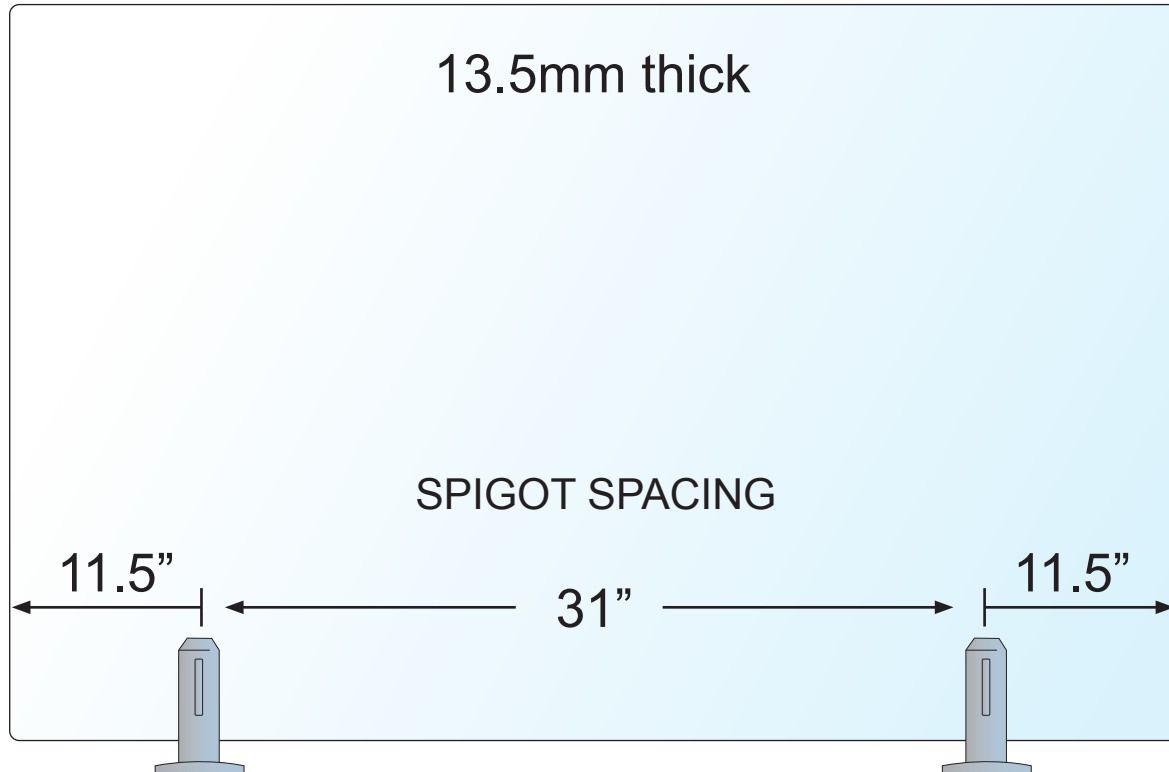

54.0" (width)

13.5mm thick

39.37"
Height

**13.5 mm Thick
Tempered
Laminated
Glass**

6mm Thick
Tempered
Glass

1.5mm Thick
PVB

6mm Thick
Tempered
Glass

SPIGOT SPACING

11.5"

31"

11.5"

ClearView
GLASS RAILINGS

48" WIDTH GLASS PANEL SPECS

ClearView
GLASS RAILINGS

42" WIDTH GLASS PANEL SPECS

ClearView
GLASS RAILINGS

36" WIDTH GLASS PANEL SPECS

ClearView
GLASS RAILINGS

30" WIDTH GLASS PANEL SPECS

ClearView
GLASS RAILINGS

24" WIDTH GLASS PANEL SPECS

ClearView
GLASS RAILINGS

18" WIDTH GLASS PANEL SPECS

ClearView
GLASS RAILINGS

12" WIDTH GLASS PANEL SPECS