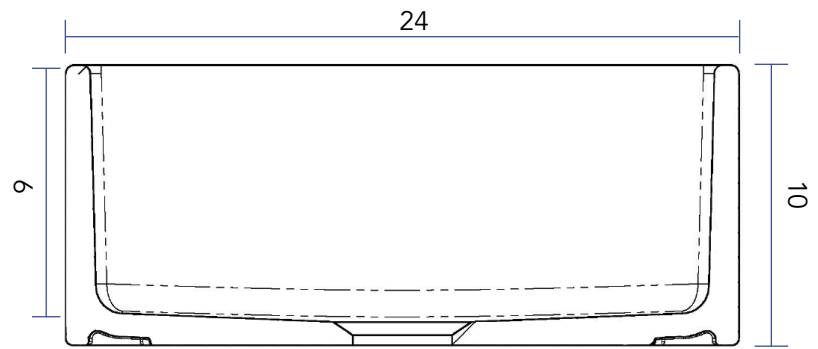

SINKOLOGY®

Technical Specifications

- + Outer - 24" x 18" x 10"
- + Inner - 22" x 16" x 9"
- + Weight - 90 lbs
- + Drain - 3.5" diameter
- + Cabinet Size - 30" minimum

FRONT VIEW: SMOOTH APRON

TOP VIEW

Lifetime Warranty