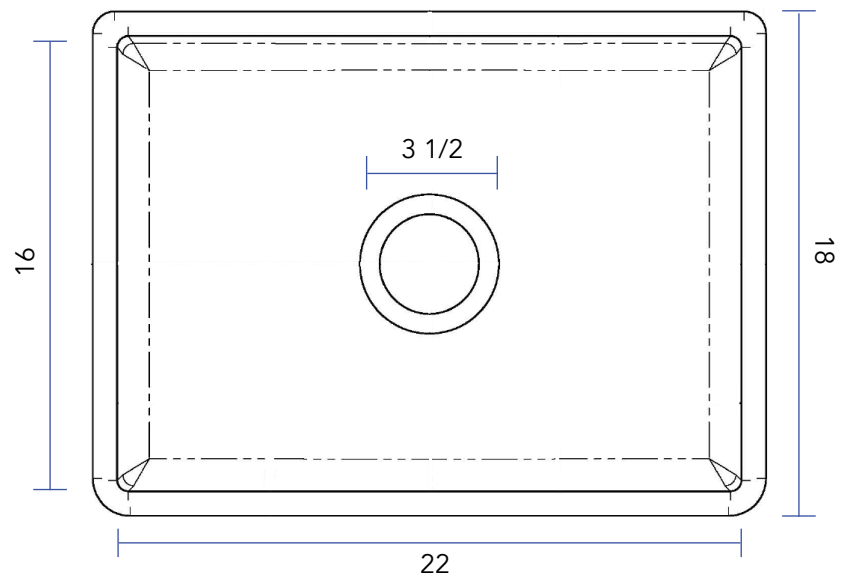

SINKOLOGY®

Technical Specifications

- + Outer - 24" x 18" x 10"
- + Inner - 22" x 16" x 9"
- + Weight - 90 lbs
- + Drain - 3.5" diameter
- + Cabinet Size - 30" minimum

FRONT VIEW: SMOOTH APRON

TOP VIEW

Lifetime Warranty