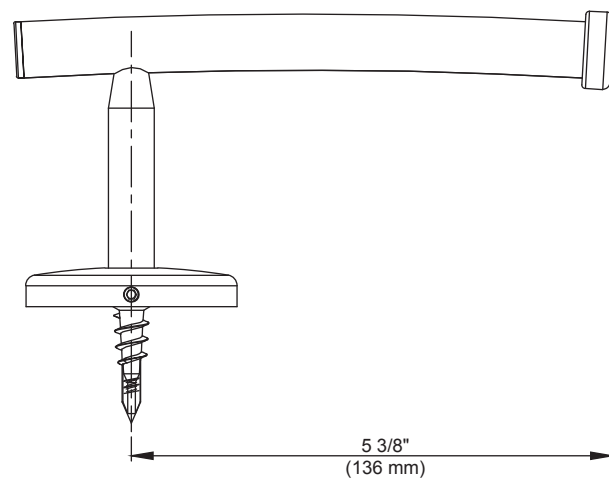

Glacier Bay Dorset Toilet Paper Holder

FEATURES

- Easy Installation
- Installation Hardware Included
- Tools Required for Installation:
 - Drill and Drill Bit Set
 - Phillips Screwdriver
 - Pencil
 - Claw Hammer (For Ceramic Tile)

MODEL	STORE SKU#	FINISH
B2532501CP	474546	Chrome

WARRANTY

- Limited Lifetime Warranty

INSTALLATION DIMENSIONS