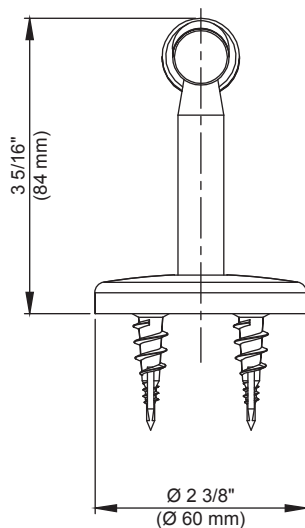

Glacier Bay Dorset Toilet Paper Holder

FEATURES

- Easy Installation
- Installation Hardware Included
- Tools Required for Installation:
 - Drill and Drill Bit Set
 - Phillips Screwdriver
 - Pencil
 - Claw Hammer (For Ceramic Tile)

MODEL	STORE SKU#	FINISH
B2532501CP	474546	Chrome

WARRANTY

- Limited Lifetime Warranty

INSTALLATION DIMENSIONS