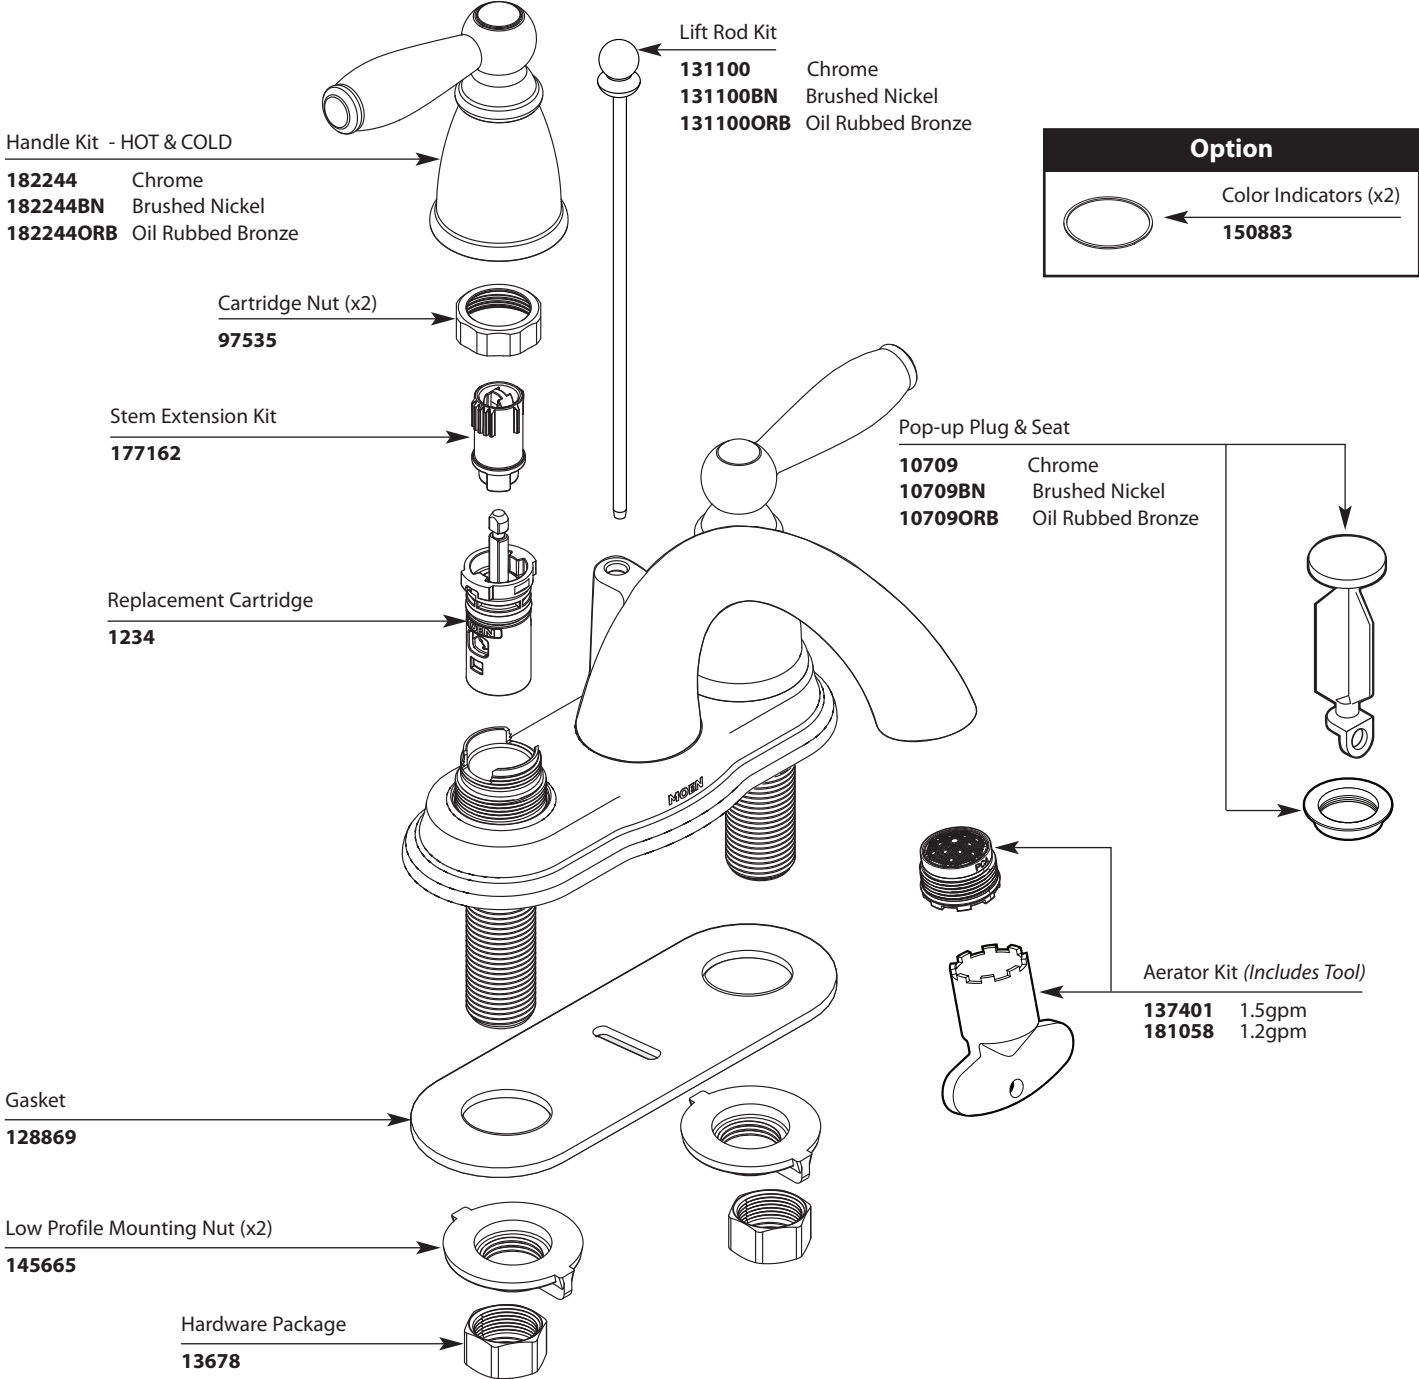

# Illustrated Parts

■ Order by Part Number

There is more than 1 version of this model  
Page down to identify the version you have

**BRANTFORD™**  
**4" Lavatory Faucet**  
**with Metal Waste Assembly**

MODEL	FINISH
6610	Chrome (Feb. 2015)
6610BN	Brushed Nickel (Dec. 2014)
6610ORB	Oil Rubbed Bronze (Oct. 2014)
66610	Chrome (Bulk) (Feb. 2015)

# Illustrated Parts

■ Order by Part Number

**Models Prior to 9/09**

Handle Cap  
**131099** Chrome  
**131099BN** Brushed Nickel  
**131099ORB** Oil Rubbed Bronze

Handle Screw Kit (2)  
**11854**

<b>BRANTFORD™ 4" Lavatory Faucet with Metal Waste Assembly</b>	
<b>MODEL</b>	<b>FINISH</b>
6610	Chrome
6610BN	Brushed Nickel
6610ORB	Oil Rubbed Bronze
66610	Chrome (Bulk)

**Option**

Color Indicators (x2)  
**150883**

- Handle Kit - HOT
- 131097** Chrome
  - 131097BN** Brushed Nickel
  - 131097ORB** Oil Rubbed Bronze

- Handle Kit - COLD
- 131098** Chrome
  - 131098BN** Brushed Nickel
  - 131098ORB** Oil Rubbed Bronze

- Lift Rod Kit
- 131100** Chrome
  - 131100BN** Brushed Nickel
  - 131100ORB** Oil Rubbed Bronze

- Cartridge Nut (x2)  
**97535**

- Replacement Cartridge  
**1224**

- Pop-up Plug & Seat
- 10709** Chrome
  - 10709BN** Brushed Nickel
  - 10709ORB** Oil Rubbed Bronze