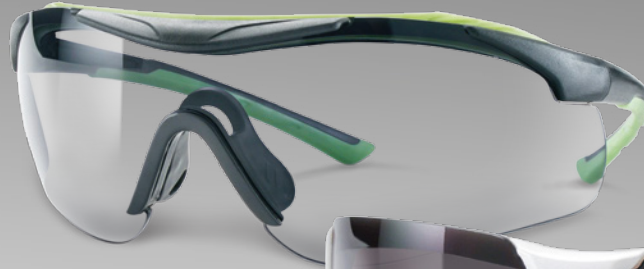

3M™ Safety Eyewear

Aerodynamic

Sports-Inspired

Ultra-Comfort

NEW 3M™ Performance Safety Eyewear Technology you can see.

Featuring high-end materials and finishes, 3M™ Performance Safety Eyewear is the go-to choice when you need premium protection and sleek design. With scratch-resistant, anti-fog coatings and impact-resistant lenses that absorb 99.9% of UV radiation, this line of eyewear products also meets ANSI Z87.1 and OSHA standards. A drawstring bag and lanyard make storage easy. Plus, with a variety of lens tints and coatings and three new products, you've got more options than ever — so you can find the right safety eyewear for your project.

Ultra-Comfort Design

Lightweight, durable design

Premium flexible, adjustable nose piece

Soft-touch, low-pressure temples

Modern, minimalist sport styling with high-end finishes

Available in white (47080-WZ4)

Large, full-coverage lens provides extra protection

Built-in brow guard helps keep sweat and debris away from eyes

Ultra-sport design with athletic look and feel

Available in clear (47090-WZ4) or gray (47091-WZ4)

Sports-Inspired Design

Soft-touch nose and ear pieces

Lightweight, contoured frame for a protective, wraparound fit

Large, full-coverage lens with built-in brow guard helps keep sweat and debris away from eyes