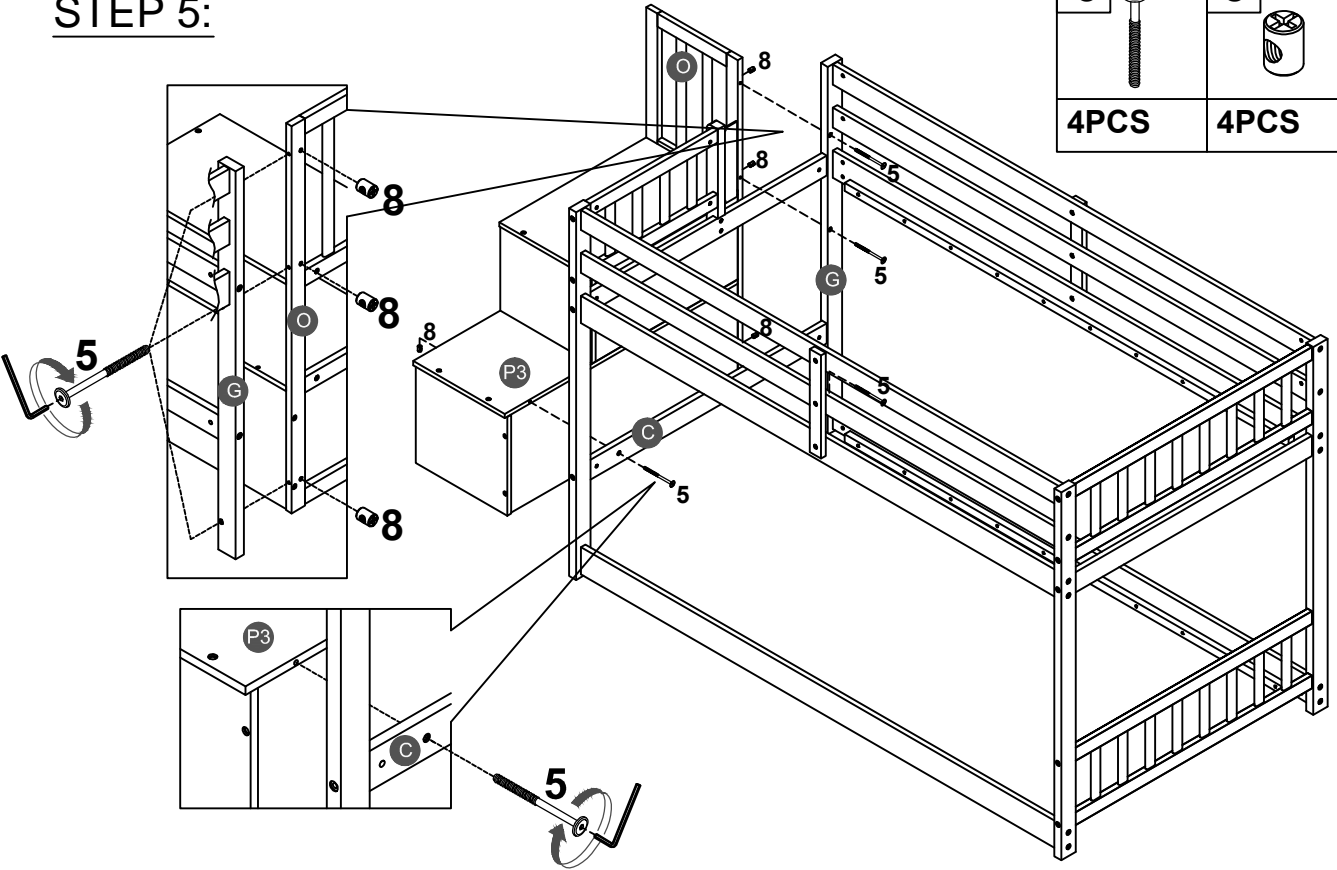

WF193952

A  Upper FB - 1pc	B  Upper horizontal FB- 1pc	C  Lower horizontal FB- 1pc
D  Upper / Lower HB - 2pcs	E  Horizontal HB- 1pc	K  Support guard rail - 1pc
L  Vertical guard rail - 2pcs	M  Upper guard side - 1pc	N  Guard side - 1pc
O  Frame guard back - 1pc	P  Upper step ladder panel -1pc	P1  Upper front panel - 1pc
P2  Upper side panel - 1pc	P3  Lower step ladder panel -1pc	P4  Lower front panel - 1pc
P5  Lower side panel - 1pc	S  Slats - 2sets (8pcs/set)	U  Panel (FB)- 1pc

Hardware List

1  Ø10*40mm	2  Ø8*30mm	3  (Ø15)1/4"*100mm
Wood dowel (8pcs)	Wood dowel (4pcs)	Hex-Head bolts (16pcs)
4  (Ø15)1/4"*80mm	5  (Ø12)1/4"*60mm	6  (Ø12)1/4"*35mm
Hex-Head bolts (26pcs)	Hex-Head bolts (26pcs)	Hex-Head bolts (2pcs)
7  (Ø12)1/4"*30mm	8  1/4"*15 (9.5mm)	9  (1/4")4.5*58mm
Hex-Head bolts (6pcs)	Horizontal-Hole bolts(66pcs)	Allen key (1pc)
10  Ø4*30mm	11  Ø3.5*15mm	
Wood screws (32pcs)	Wood screws (4pcs)	

ASSEMBLY TOOLS REQUIRED (NOT INCLUDED)

PLEASE BE CAREFUL DO NOT DAMAGE THE HOLE POSITION WHEN YOU USE POWER TOOLS !

STEP 1:

STEP 2:

STEP 3:

2		5		8	
4PCS		8PCS		8PCS	

STEP 4:

5		8	
6PCS		6PCS	
		11	
		2PCS	

STEP 5:

5		8	
4PCS		4PCS	

STEP 6:

11		5		8	
2PCS		8PCS		6PCS	

STEP 7:

10

32PCS