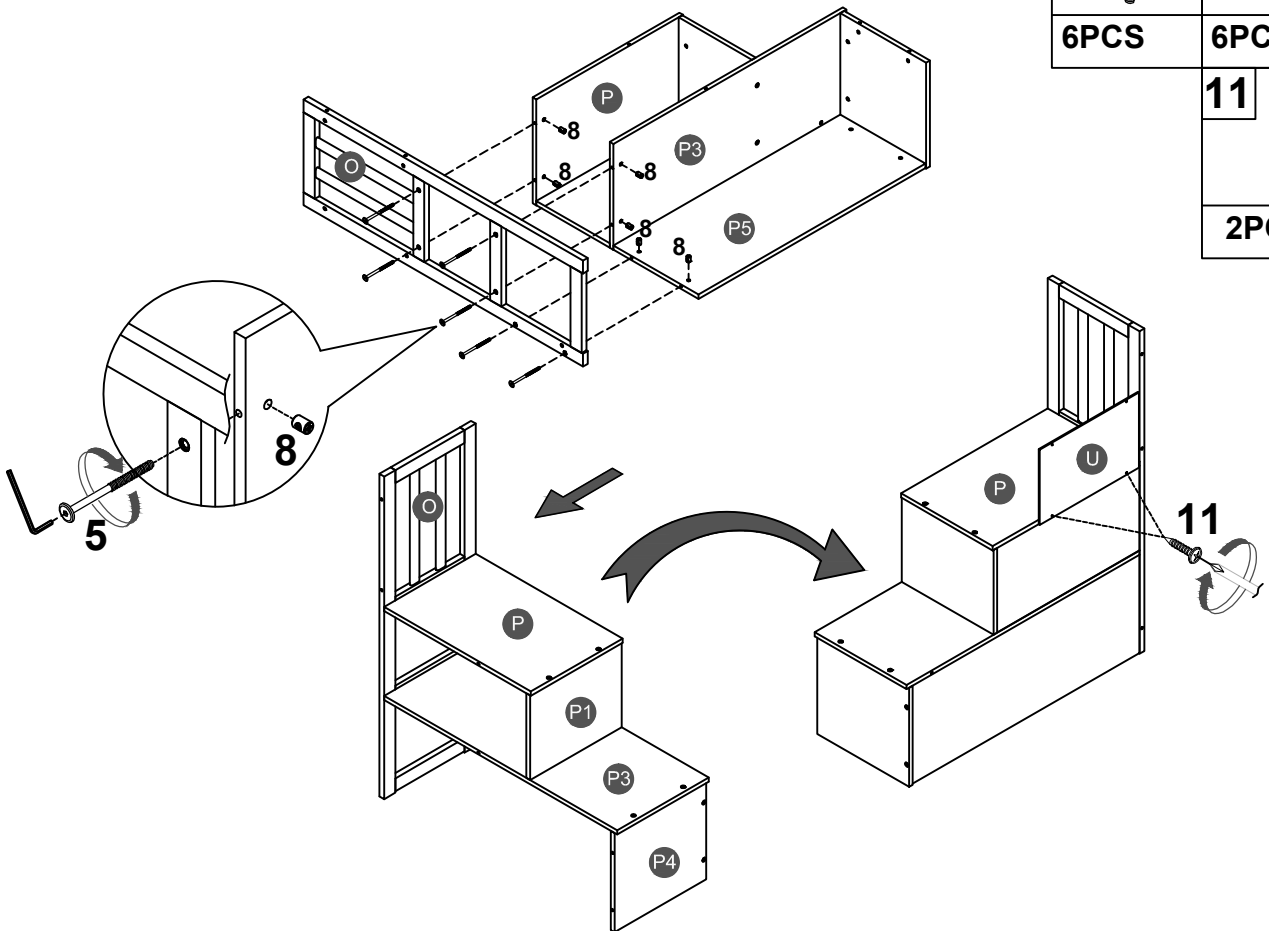

WF193952

A  Upper FB - 1pc	B  Upper horizontal FB- 1pc	C  Lower horizontal FB- 1pc
D  Upper / Lower HB - 2pcs	E  Horizontal HB- 1pc	K  Support guard rail - 1pc
L  Vertical guard rail - 2pcs	M  Upper guard side - 1pc	N  Guard side - 1pc
O  Frame guard back - 1pc	P  Upper step ladder panel -1pc	P1  Upper front panel - 1pc
P2  Upper side panel - 1pc	P3  Lower step ladder panel -1pc	P4  Lower front panel - 1pc
P5  Lower side panel - 1pc	S  Slats - 2sets (8pcs/set)	U  Panel (FB)- 1pc

Hardware List

1  Ø10*40mm	2  Ø8*30mm	3  (Ø15)1/4"*100mm
Wood dowel (8pcs)	Wood dowel (4pcs)	Hex-Head bolts (16pcs)
4  (Ø15)1/4"*80mm	5  (Ø12)1/4"*60mm	6  (Ø12)1/4"*35mm
Hex-Head bolts (26pcs)	Hex-Head bolts (26pcs)	Hex-Head bolts (2pcs)
7  (Ø12)1/4"*30mm	8  1/4"*15 (9.5mm)	9  (1/4")4.5*58mm
Hex-Head bolts (6pcs)	Horizontal-Hole bolts(66pcs)	Allen key (1pc)
10  Ø4*30mm	11  Ø3.5*15mm	
Wood screws (32pcs)	Wood screws (4pcs)	

ASSEMBLY TOOLS REQUIRED (NOT INCLUDED)

PLEASE BE CAREFUL DO NOT DAMAGE THE HOLE POSITION WHEN YOU USE POWER TOOLS !

STEP 1:

STEP 2:

STEP 3:

2		5		8	
4PCS		8PCS		8PCS	

STEP 4:

5		8	
6PCS		6PCS	
		11	
		2PCS	

STEP 5:

5		8	
4PCS		4PCS	

STEP 6:

11		5		8	
2PCS		8PCS		6PCS	

STEP 7:

10

32PCS