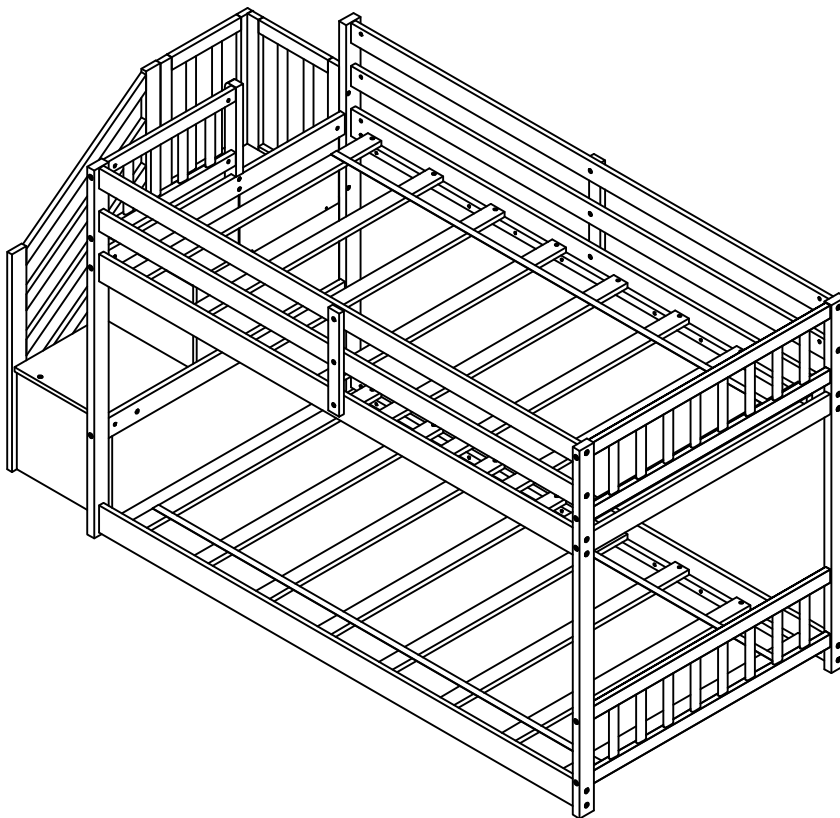

ASSEMBLY INSTRUCTIONS

TWIN/TWIN BUNK BED

This set is included 2 boxes if don't receive full 2 boxes please contact our customer service team.

PLEASE DO NOT RETURN PRODUCT TO THE STORE.
If you have any problems or concerns, please feel free to contact our customer service department. We will reply to you at the first time.

E-Mail: csr@merax.com
Tel: 626-912-8886 Ext.100

WF193951-WF193952

Detail View

Part List

Hardware List WF193951

F  Leg FB (Front) - 1pc	G  Leg FB (Back) - 1pc	H  Leg HB (Front) - 1pc
J  Leg HB (Back) - 1pc	Q  Guard rail - 4pcs	R  Upper side rail-2pcs
T  Lower side rail-2pcs		

WF193952

A  Upper FB - 1pc	B  Upper horizontal FB- 1pc	C  Lower horizontal FB- 1pc
D  Upper / Lower HB - 2pcs	E  Horizontal HB- 1pc	K  Support guard rail - 1pc
L  Vertical guard rail - 2pcs	M  Upper guard side - 1pc	N  Guard side - 1pc
O  Frame guard back - 1pc	P  Upper step ladder panel -1pc	P1  Upper front panel - 1pc
P2  Upper side panel - 1pc	P3  Lower step ladder panel -1pc	P4  Lower front panel - 1pc
P5  Lower side panel - 1pc	S  Slats - 2sets (8pcs/set)	U  Panel (FB)- 1pc