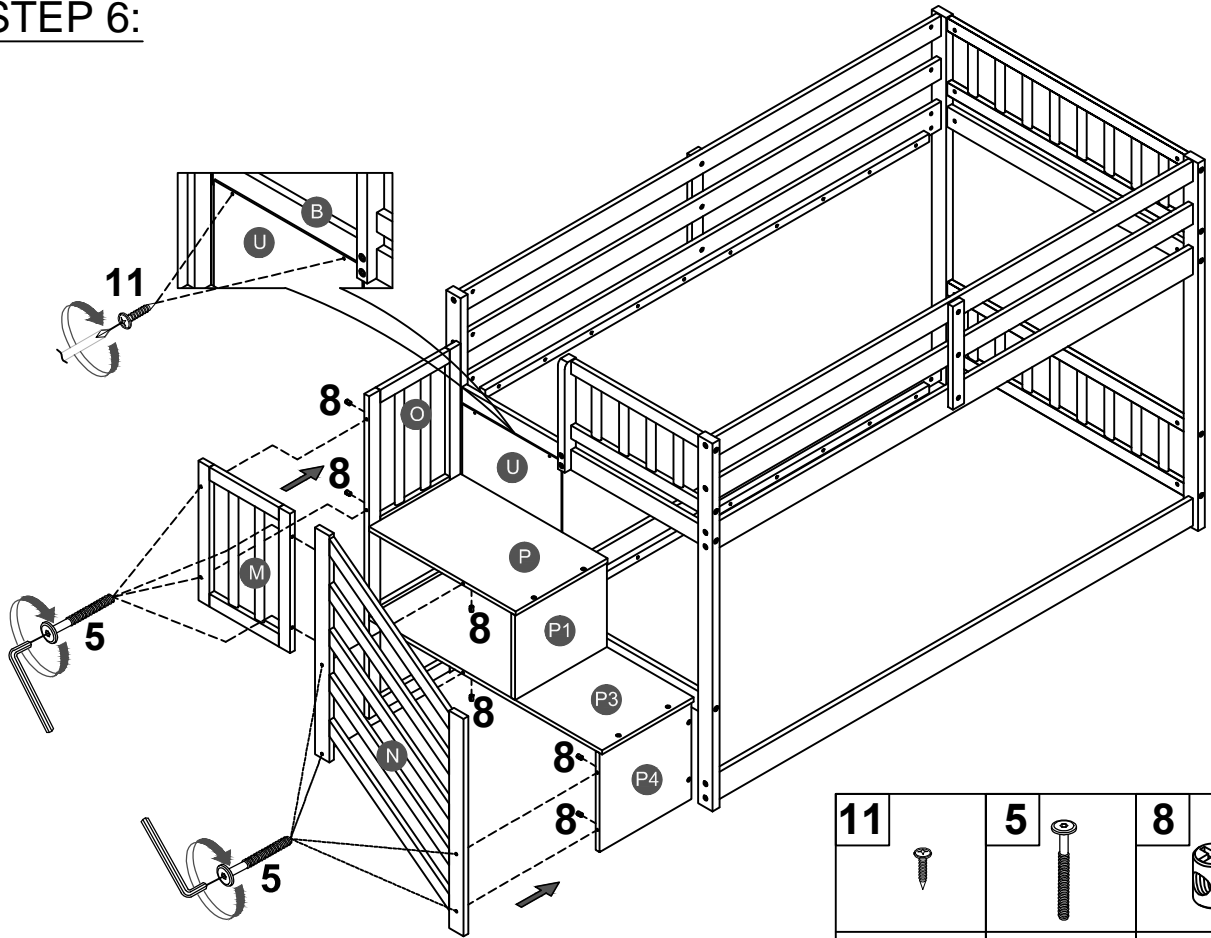

WF193952

A  Upper FB - 1pc	B  Upper horizontal FB- 1pc	C  Lower horizontal FB- 1pc
D  Upper / Lower HB - 2pcs	E  Horizontal HB- 1pc	K  Support guard rail - 1pc
L  Vertical guard rail - 2pcs	M  Upper guard side - 1pc	N  Guard side - 1pc
O  Frame guard back - 1pc	P  Upper step ladder panel -1pc	P1  Upper front panel - 1pc
P2  Upper side panel - 1pc	P3  Lower step ladder panel -1pc	P4  Lower front panel - 1pc
P5  Lower side panel - 1pc	S  Slats - 2sets (8pcs/set)	U  Panel (FB)- 1pc

Hardware List

1  Ø10*40mm	2  Ø8*30mm	3  (Ø15)1/4"*100mm
Wood dowel (8pcs)	Wood dowel (4pcs)	Hex-Head bolts (16pcs)
4  (Ø15)1/4"*80mm	5  (Ø12)1/4"*60mm	6  (Ø12)1/4"*35mm
Hex-Head bolts (26pcs)	Hex-Head bolts (26pcs)	Hex-Head bolts (2pcs)
7  (Ø12)1/4"*30mm	8  1/4"*15 (9.5mm)	9  (1/4")4.5*58mm
Hex-Head bolts (6pcs)	Horizontal-Hole bolts(66pcs)	Allen key (1pc)
10  Ø4*30mm	11  Ø3.5*15mm	
Wood screws (32pcs)	Wood screws (4pcs)	

ASSEMBLY TOOLS REQUIRED (NOT INCLUDED)

PLEASE BE CAREFUL DO NOT DAMAGE THE HOLE POSITION WHEN YOU USE POWER TOOLS !

STEP 1:

STEP 2:

STEP 3:

2		5		8	
4PCS		8PCS		8PCS	

STEP 4:

5		8	
6PCS		6PCS	
		11	
		2PCS	

STEP 5:

5		8	
4PCS		4PCS	

STEP 6:

11		5		8	
2PCS		8PCS		6PCS	

STEP 7:

10

32PCS