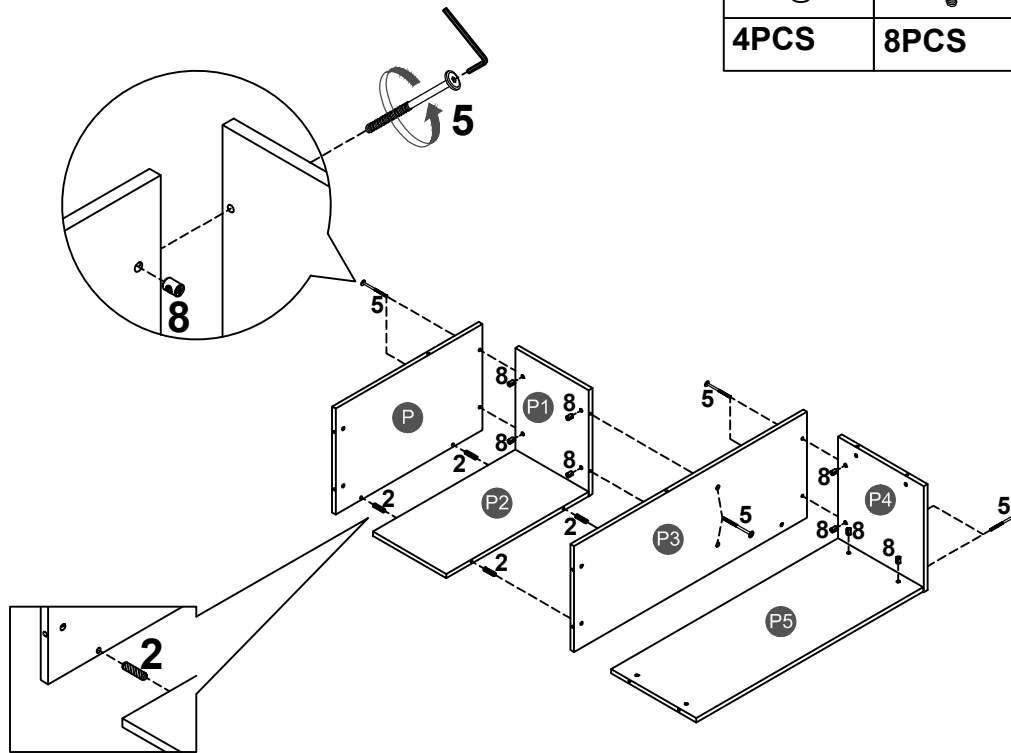

WF193952

A  Upper FB - 1pc	B  Upper horizontal FB- 1pc	C  Lower horizontal FB- 1pc
D  Upper / Lower HB - 2pcs	E  Horizontal HB- 1pc	K  Support guard rail - 1pc
L  Vertical guard rail - 2pcs	M  Upper guard side - 1pc	N  Guard side - 1pc
O  Frame guard back - 1pc	P  Upper step ladder panel -1pc	P1  Upper front panel - 1pc
P2  Upper side panel - 1pc	P3  Lower step ladder panel -1pc	P4  Lower front panel - 1pc
P5  Lower side panel - 1pc	S  Slats - 2sets (8pcs/set)	U  Panel (FB)- 1pc

Hardware List

1  Ø10*40mm	2  Ø8*30mm	3  (Ø15)1/4"*100mm
Wood dowel (8pcs)	Wood dowel (4pcs)	Hex-Head bolts (16pcs)
4  (Ø15)1/4"*80mm	5  (Ø12)1/4"*60mm	6  (Ø12)1/4"*35mm
Hex-Head bolts (26pcs)	Hex-Head bolts (26pcs)	Hex-Head bolts (2pcs)
7  (Ø12)1/4"*30mm	8  1/4"*15 (9.5mm)	9  (1/4")4.5*58mm
Hex-Head bolts (6pcs)	Horizontal-Hole bolts(66pcs)	Allen key (1pc)
10  Ø4*30mm	11  Ø3.5*15mm	
Wood screws (32pcs)	Wood screws (4pcs)	

ASSEMBLY TOOLS REQUIRED (NOT INCLUDED)

PLEASE BE CAREFUL DO NOT DAMAGE THE HOLE POSITION WHEN YOU USE POWER TOOLS !

STEP 1:

STEP 2:

STEP 3:

2		5		8	
4PCS		8PCS		8PCS	

STEP 4:

5		8	
6PCS		6PCS	
		11	
		2PCS	

STEP 5:

5		8	
4PCS		4PCS	

STEP 6:

11		5		8	
2PCS		8PCS		6PCS	

STEP 7:

10

32PCS