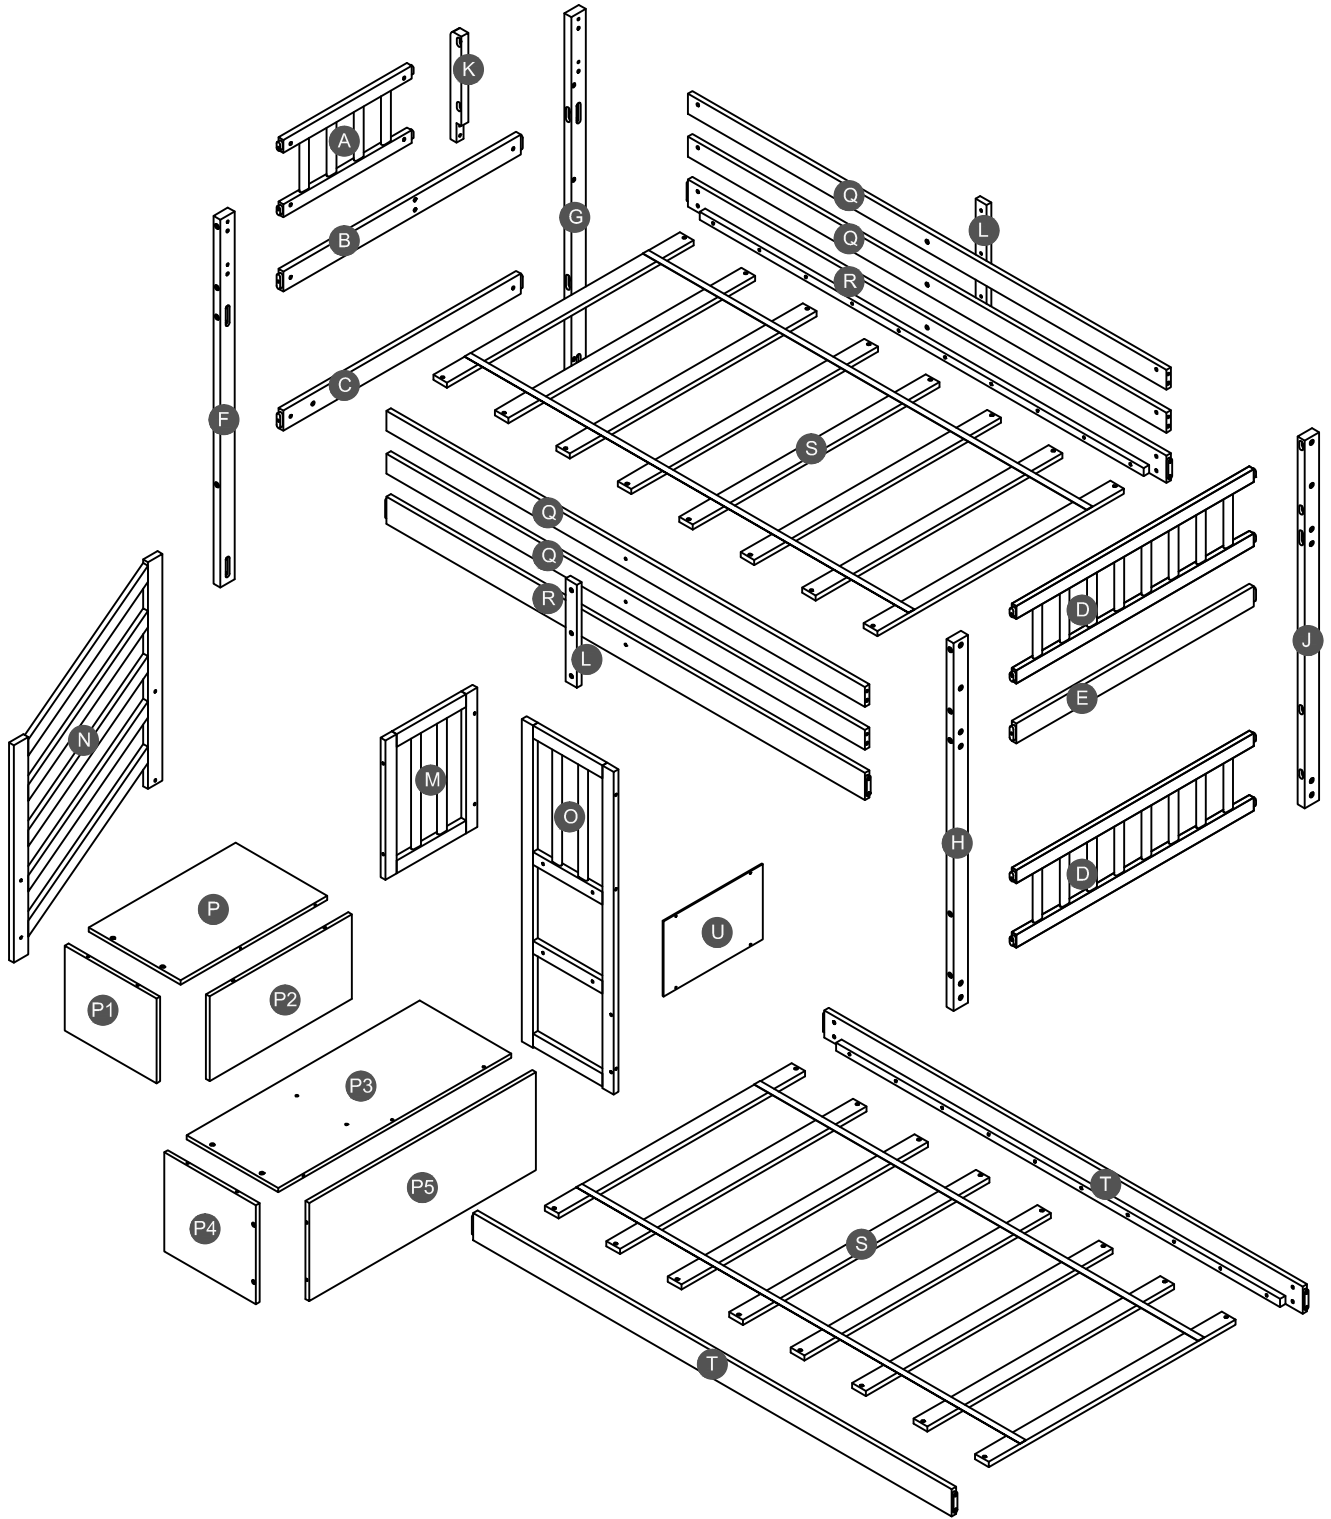

ASSEMBLY INSTRUCTIONS

TWIN/TWIN BUNK BED

This set is included 2 boxes if don't receive full 2 boxes please contact our customer service team.

PLEASE DO NOT RETURN PRODUCT TO THE STORE.
If you have any problems or concerns, please feel free to contact our customer service department. We will reply to you at the first time.

E-Mail: csr@merax.com
Tel: 626-912-8886 Ext.100

WF193951-WF193952

Detail View

Part List

Hardware List WF193951

F  Leg FB (Front) - 1pc	G  Leg FB (Back) - 1pc	H  Leg HB (Front) - 1pc
J  Leg HB (Back) - 1pc	Q  Guard rail - 4pcs	R  Upper side rail-2pcs
T  Lower side rail-2pcs		

WF193952

A  Upper FB - 1pc	B  Upper horizontal FB- 1pc	C  Lower horizontal FB- 1pc
D  Upper / Lower HB - 2pcs	E  Horizontal HB- 1pc	K  Support guard rail - 1pc
L  Vertical guard rail - 2pcs	M  Upper guard side - 1pc	N  Guard side - 1pc
O  Frame guard back - 1pc	P  Upper step ladder panel -1pc	P1  Upper front panel - 1pc
P2  Upper side panel - 1pc	P3  Lower step ladder panel -1pc	P4  Lower front panel - 1pc
P5  Lower side panel - 1pc	S  Slats - 2sets (8pcs/set)	U  Panel (FB)- 1pc

Hardware List

1  Ø10*40mm	2  Ø8*30mm	3  (Ø15)1/4"*100mm
Wood dowel (8pcs)	Wood dowel (4pcs)	Hex-Head bolts (16pcs)
4  (Ø15)1/4"*80mm	5  (Ø12)1/4"*60mm	6  (Ø12)1/4"*35mm
Hex-Head bolts (26pcs)	Hex-Head bolts (26pcs)	Hex-Head bolts (2pcs)
7  (Ø12)1/4"*30mm	8  1/4"*15 (9.5mm)	9  (1/4")4.5*58mm
Hex-Head bolts (6pcs)	Horizontal-Hole bolts(66pcs)	Allen key (1pc)
10  Ø4*30mm	11  Ø3.5*15mm	
Wood screws (32pcs)	Wood screws (4pcs)	