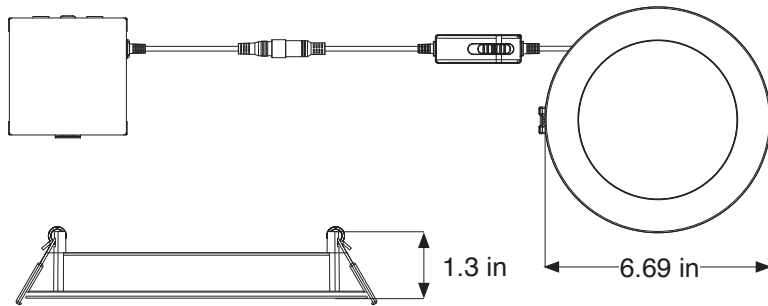

PRODUCT SPECIFICATIONS

6 in LED Integrated Ultraslim Recessed Kit (12 PACK)

Pro Value Series
92087
SKU# 1009410801

SPECIFICATIONS

Series	Pro Value Series
Model Number	92087
SKU	1009 410 801
OMSID	324324048
Power	10 W
AC Voltage, Frequency	120V, 60 Hz
Color Temp (nom.)	3000K / 4000K / 5000K
Operation Temp	-20°C ~ -40°C
CRI	90
Lumen Output (min.)	820 lm
Dimming	YES
Lifetime Rating	L70/50000Hrs
Efficacy	66.67 lm/watt

PACKAGING

Weight (±0.5 lb)	0.81 lbs
Size (L x W x H) (±0.1 in)	6.69 in x 6.69 in x 1.28 in
Box Dimensions	20.16 in x 11.14 in x 7.91 in
Gross Weight	12.19 lbs
UPC	058219920879

DIMMER LIST

LUTRON		
CTCL-153PDH-IV	DVCL-153P-WH	SLV-600P-WH
CTCL-153PDH-WH	DV-600PR-WH	LGCL-153PLH-WH
DVWCL-153PH-WH	DV-600-PR-BL	DVW-603PGH-WH
MSCL-OP153M-WH	TG-600PR-WH	DVLV-600PH
TG-600PR-LA	S-600P-WH	DV-103P-WH
TGCL-153PH-WH	TG-603PGH-WH	MRF2-6ND-120WH
S-600P-WH	S2-LH	MALVD-600-WH
AY-600P-LA	DVELV-300P-WH	PD-10NXD-WH