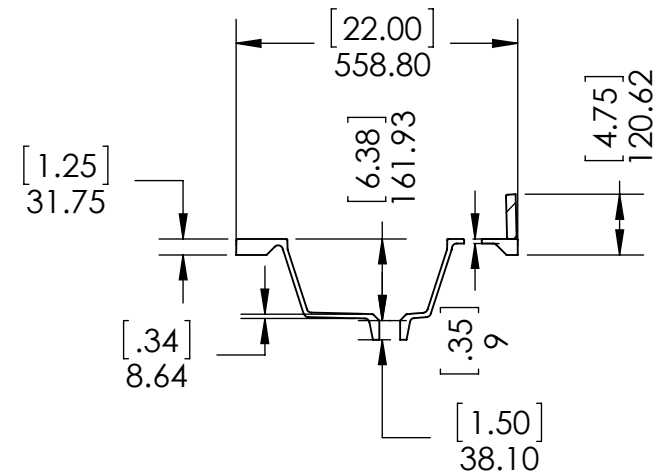

DRAWING TYPE	ITEM ID	ITEM DESCRIPTION	TECHNOLOGIES	DRAWING STATUS
Finish Good	SS49R-AH	Vtop Rect 49x22 SS Silver Ash Shark tank	Solid Surface	Ready for production

REV	ECO #	DESCRIPTION	REV'D BY DATE	CHK'D BY DATE	APRV'D BY DATE
1		Original	2/16/18	2/16/18	2/16/18

UNLESS OTHERWISE SPECIFIED
 DIMENSIONS ARE IN MM. AND (INCHES)
 TOLERANCES ARE
 +0.125 [3.175] - 0.125 [-3.175]
 SCALE:1:10

	NAME	DATE
DRAWN	R. Rubio	1/27/16
CHECKED	R. Rubio	4/05/16
ENG APPR.	R. Rubio	4/05/16
MFG APPR.	C. Leal	4/05/16

Wood Crafters

SIZE DWG. NO. **A** Vtop Rect 49x22 Solid Surface

SHEET 1 OF 1 REV. **1**