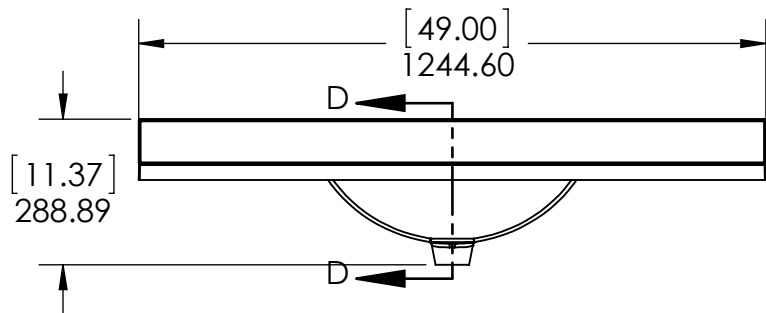

DRAWING TYPE	ITEM ID	ITEM DESCRIPTION	TECHNOLOGIES	DRAWING STATUS
Finish Good	SS49R-AH	Vtop Rect 49x22 SS Silver Ash Shark tank	Solid Surface	Ready for production

REV	ECO #	DESCRIPTION	REV'D BY DATE	CHK'D BY DATE	APRV'D BY DATE
1		Original	2/16/18	2/16/18	2/16/18

UNLESS OTHERWISE SPECIFIED
 DIMENSIONS ARE IN MM. AND (INCHES)
 TOLERANCES ARE
 +0.125 [3.175] - 0.125 [-3.175]
 SCALE:1:10

	NAME	DATE
DRAWN	R. Rubio	1/27/16
CHECKED	R. Rubio	4/05/16
ENG APPR.	R. Rubio	4/05/16
MFG APPR.	C. Leal	4/05/16

Wood Crafters

SIZE DWG. NO. **A** Vtop Rect 49x22 Solid Surface

SHEET 1 OF 1 REV. **1**