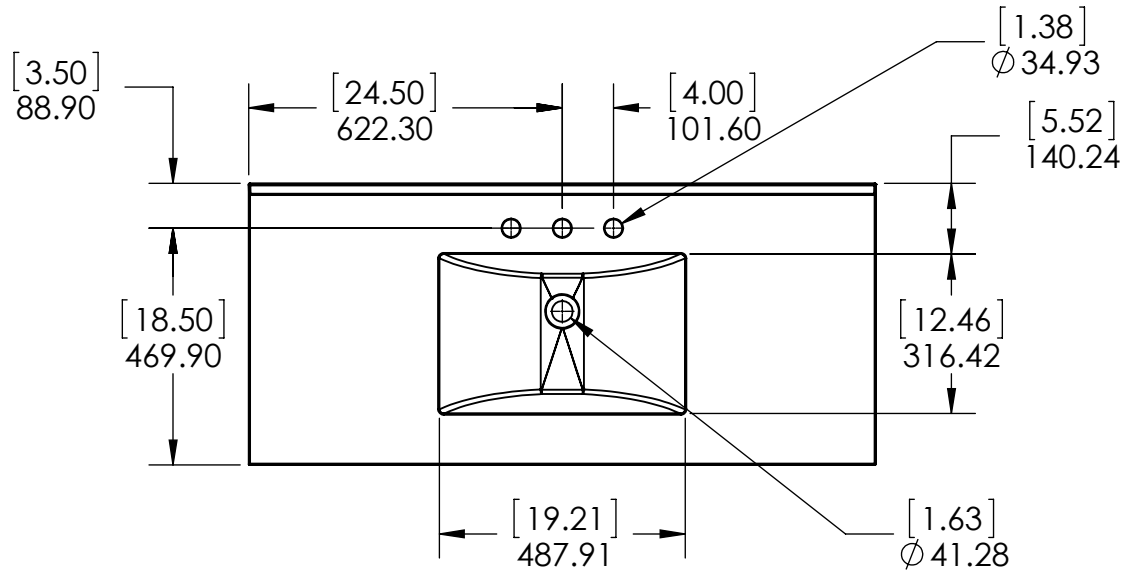

DRAWING TYPE	ITEM ID	ITEM DESCRIPTION	TECHNOLOGIES	DRAWING STATUS
Finish Good	SS49R-AH	Vtop Rect 49x22 SS Silver Ash Shark tank	Solid Surface	Ready for production

REV	ECO #	DESCRIPTION	REV'D BY DATE	CHK'D BY DATE	APRV'D BY DATE
1		Original	2/16/18	2/16/18	2/16/18

UNLESS OTHERWISE SPECIFIED
 DIMENSIONS ARE IN MM. AND (INCHES)
 TOLERANCES ARE
 +0.125 [3.175] - 0.125 [-3.175]
 SCALE:1:10

	NAME	DATE
DRAWN	R. Rubio	1/27/16
CHECKED	R. Rubio	4/05/16
ENG APPR.	R. Rubio	4/05/16
MFG APPR.	C. Leal	4/05/16

Wood Crafters

SIZE DWG. NO. **A** Vtop Rect 49x22 Solid Surface

SHEET 1 OF 1 REV. **1**