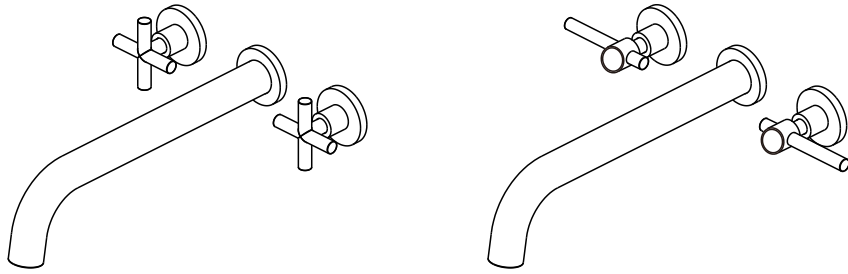

TWO-HANDLE WALL MOUNT TUB FILLER

3082500

3082600

You may need

For easy installation of your faucet you will need:

To READ ALL the instructions completely before beginning.

To READ ALL warnings, care, and maintenance information.

3082600

inch(mm)

3082500

Min. 13.4" (340) - Max. 14" (355)