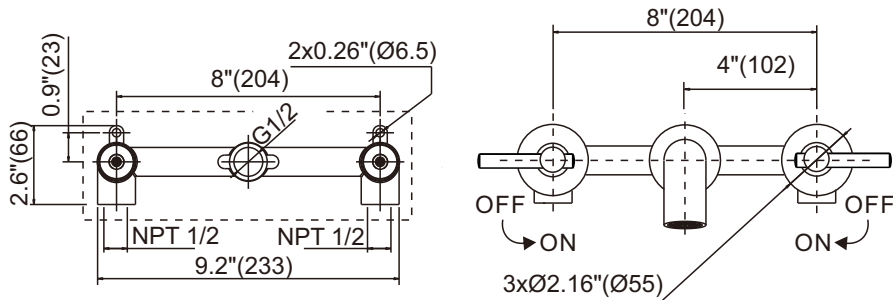

TWO-HANDLE WALL MOUNT TUB FILLER

3082500

3082600

You may need

For easy installation of your faucet you will need:

To READ ALL the instructions completely before beginning.

To READ ALL warnings, care, and maintenance information.

3082600

inch(mm)

3082500

Min. 13.4" (340) - Max. 14" (355)