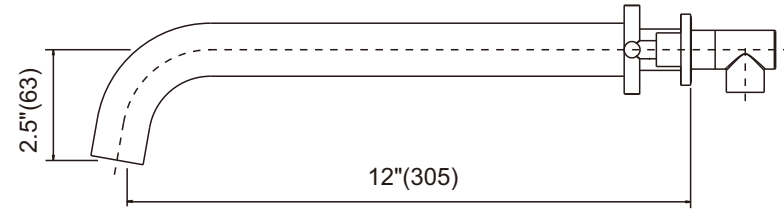

TWO-HANDLE WALL MOUNT TUB FILLER

3082500

3082600

You may need

For easy installation of your faucet you will need:

To READ ALL the instructions completely before beginning.

To READ ALL warnings, care, and maintenance information.

3082600

inch(mm)

3082500

Min. 13.4" (340) - Max. 14" (355)