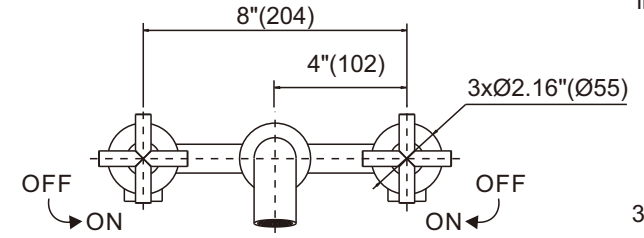

TWO-HANDLE WALL MOUNT TUB FILLER

3082500

3082600

You may need

For easy installation of your faucet you will need:

To READ ALL the instructions completely before beginning.

To READ ALL warnings, care, and maintenance information.

3082600

inch(mm)

3082500

Min. 13.4" (340) - Max. 14" (355)