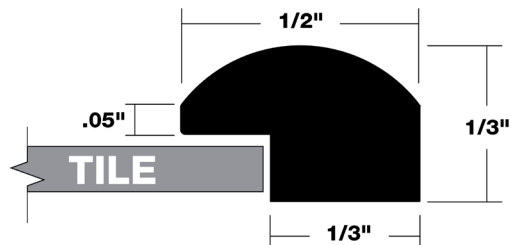

Aspect Trim

Aspect accessories are designed to add a professional looking finishing touch to your backsplash or accent wall project.

- Made of durable PVC
- Can be cut with chop saw/miter saw for cleanest cut
- Fits tiles up to 1/8" in thickness
- Clean substrate prior to installing
- Prep surface with stand-alone primer
- OR-
- Can use additional adhesive (Loctite PL Premium)

Aspect Edge Trim

Length 24"

ACP
Sound Ideas. Proven Products.

1-800-434-3750 • aspectideas.com